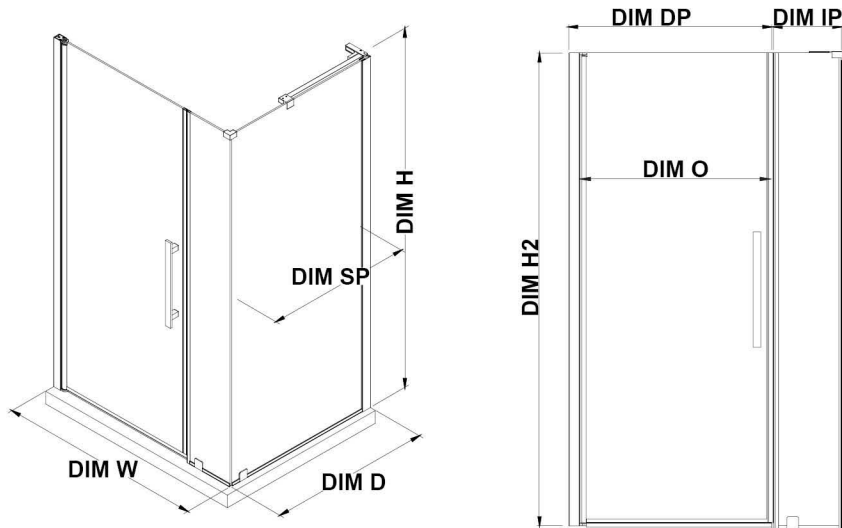

# OVE DECORS ENDLESS PASADENA

57 TO 57 13/16 IN. W X 72 IN. H CORNER FRAMELESS PIVOT SHOWER  
DOOR IN CHROME

## CONFIGURATION DIMENSIONS

**DIM W\*** Min. 57 in

**DIM SP** 31 in

**DIM O** 25 13/16 in

Max. 57 13/16 in **DIM DP** 25 in

**DIM D\*** 32 1/2 in

**DIM IP** 29 in

**DIM H** 72 in

**DIM H2** 72 in

Please note: \*Measurements for glass panel only, excludes shower base. OVE Decors reserves the right to update or modify the picture without prior notice for the purpose of product improvement, updated dimensions, and customer satisfaction.