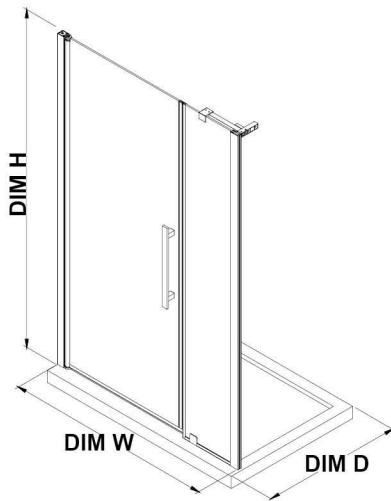

PA0560191

OVE DECORS ENDLESS PASADENA

60 IN. W X 74 3/4 IN. H ALCOVE FRAMELESS PIVOT SHOWER DOOR IN CHROME WITH BASE AND SHELVES

CONFIGURATION DIMENSIONS

DIM W* Min. 57 1/16 in
Max. 59 1/16 in

DIM DP 25 in

DIM IP 29 in

DIM D* 32 in

DIM H2 72 in

DIM H 74 3/4 in

DIM O 25 13/16 in

Shower Base DIM

60x32x2 3/4 in.

Please note: *Measurements for glass panel only, excludes shower base. OVE Decors reserves the right to update or modify the picture without prior notice for the purpose of product improvement, updated dimensions, and customer satisfaction.