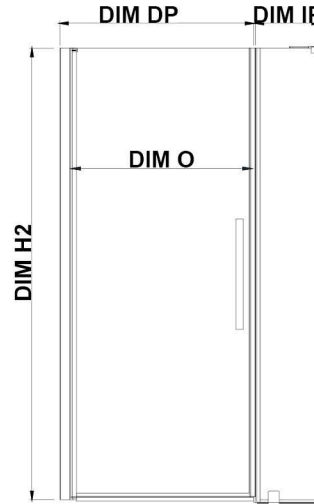

PA0560191

OVE DECORS ENDLESS PASADENA

60 IN. W X 74 3/4 IN. H ALCOVE FRAMELESS PIVOT SHOWER DOOR IN CHROME WITH BASE AND SHELVES

CONFIGURATION DIMENSIONS

DIM W* Min. 57 1/16 in
Max. 59 1/16 in

DIM DP 25 in

DIM IP 29 in

DIM D* 32 in

DIM H2 72 in

DIM H 74 3/4 in

DIM O 25 13/16 in

Shower Base DIM

60x32x2 3/4 in.

Please note: *Measurements for glass panel only, excludes shower base. OVE Decors reserves the right to update or modify the picture without prior notice for the purpose of product improvement, updated dimensions, and customer satisfaction.