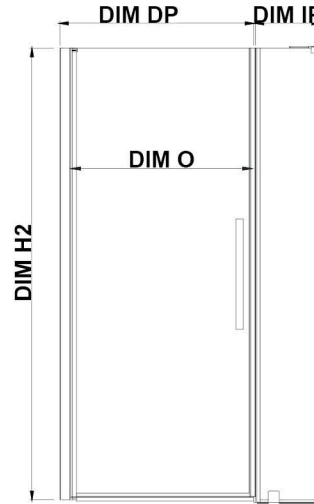

# OVE DECORS ENDLESS PASADENA

60 IN. W X 74 3/4 IN. H ALCOVE FRAMELESS PIVOT SHOWER DOOR IN CHROME WITH BASE

## CONFIGURATION DIMENSIONS

**DIM W\*** Min. 57 1/16 in  
Max. 59 1/16 in

**DIM DP** 25 in  
**DIM IP** 29 in

**Shower Base DIM**  
60x32x2 3/4 in.

**DIM D\*** 32 in

**DIM H2** 72 in

**DIM H** 74 3/4 in

**DIM O** 25 13/16 in

Please note: \*Measurements for glass panel only, excludes shower base. OVE Decors reserves the right to update or modify the picture without prior notice for the purpose of product improvement, updated dimensions, and customer satisfaction.