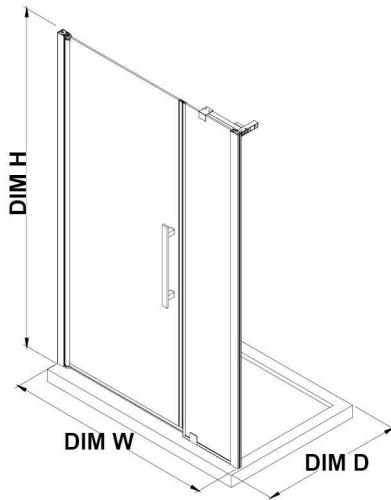

# OVE DECORS ENDLESS PASADENA

60 IN. W X 74 3/4 IN. H ALCOVE FRAMELESS PIVOT SHOWER DOOR IN CHROME WITH BASE

## CONFIGURATION DIMENSIONS

**DIM W\*** Min. 57 1/16 in  
Max. 59 1/16 in

**DIM DP** 25 in  
**DIM IP** 29 in

**Shower Base DIM**  
60x32x2 3/4 in.

**DIM D\*** 32 in

**DIM H2** 72 in

**DIM H** 74 3/4 in

**DIM O** 25 13/16 in