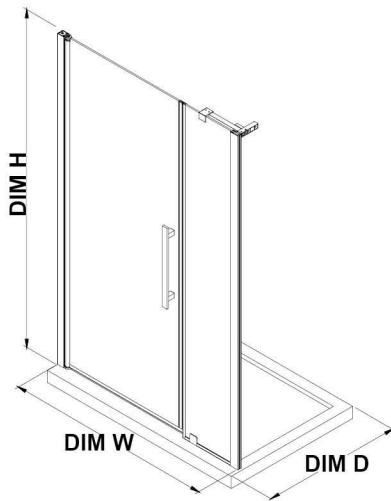

# OVE DECORS ENDLESS PASADENA

60 IN. W X 74 3/4 IN. H ALCOVE FRAMELESS PIVOT SHOWER DOOR IN CHROME WITH BASE

## CONFIGURATION DIMENSIONS

**DIM W\*** Min. 57 1/16 in  
Max. 59 1/16 in

**DIM D\*** 36 in

**DIM H** 74 3/4 in

**DIM DP** 25 in

**DIM IP** 29 in

**DIM H2** 72 in

**DIM O** 25 13/16 in

**Shower Base DIM**

60x36x2 3/4 in.

Please note: \*Measurements for glass panel only, excludes shower base. OVE Decors reserves the right to update or modify the picture without prior notice for the purpose of product improvement, updated dimensions, and customer satisfaction.