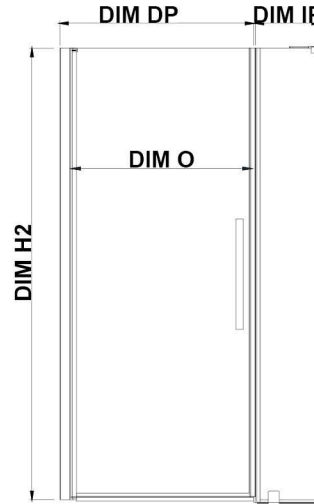

# OVE DECORS ENDLESS PASADENA

60 IN. W X 74 3/4 IN. H ALCOVE FRAMELESS PIVOT SHOWER DOOR IN CHROME WITH BASE

## CONFIGURATION DIMENSIONS

**DIM W\*** Min. 57 1/16 in  
Max. 59 1/16 in

**DIM D\*** 36 in

**DIM H** 74 3/4 in

**DIM DP** 25 in

**DIM IP** 29 in

**DIM H2** 72 in

**DIM O** 25 13/16 in

**Shower Base DIM**

60x36x2 3/4 in.

Please note: \*Measurements for glass panel only, excludes shower base. OVE Decors reserves the right to update or modify the picture without prior notice for the purpose of product improvement, updated dimensions, and customer satisfaction.