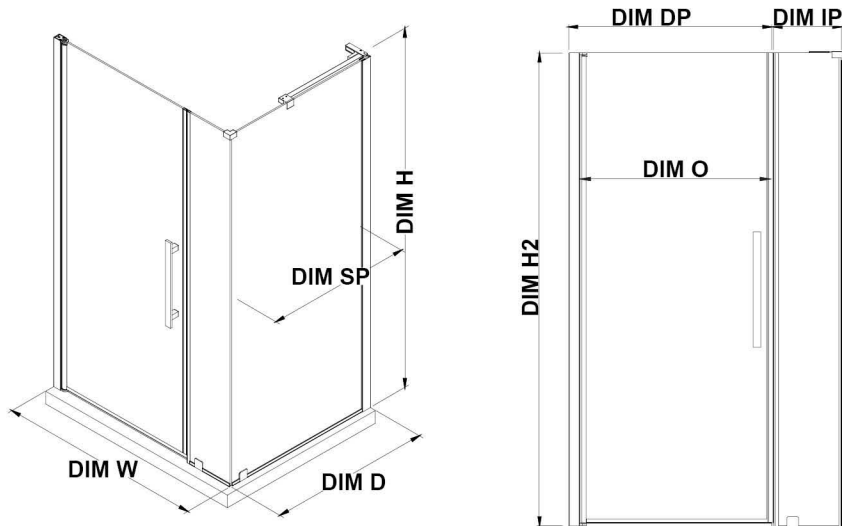

PA0551100

OVE DECORS ENDLESS PASADENA

41 3/4 TO 42 1/2 IN. W X 72 IN. H CORNER FRAMELESS PIVOT SHOWER
DOOR IN CHROME

CONFIGURATION DIMENSIONS

DIM W* Min. 41 3/4 in	DIM SP 29 in	DIM O 25 13/16 in
Max. 42 1/2 in	DIM DP 25 in	
DIM D* 30 1/2 in	DIM IP 14 in	
DIM H 72 in	DIM H2 72 in	

Please note: *Measurements for glass panel only, excludes shower base. OVE Decors reserves the right to update or modify the picture without prior notice for the purpose of product improvement, updated dimensions, and customer satisfaction.