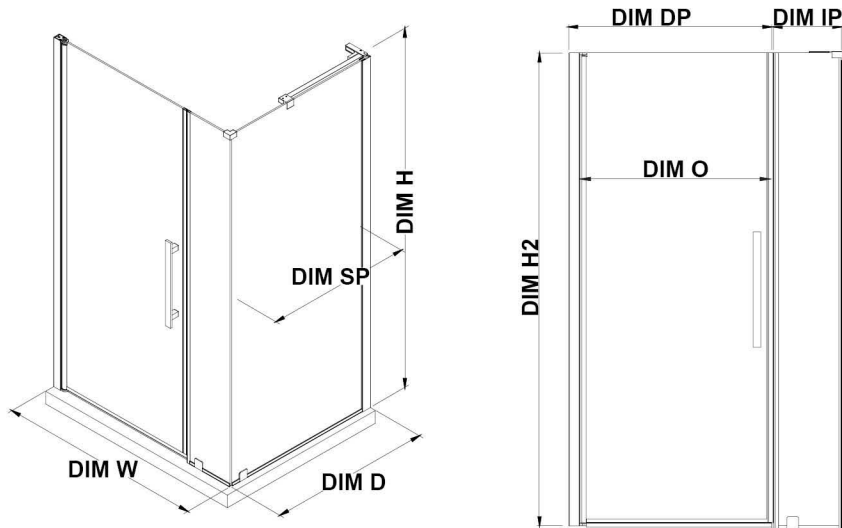

PA0542100

OVE DECORS ENDLESS PASADENA

39 3/4 TO 40 1/2 IN. W X 72 IN. H CORNER FRAMELESS PIVOT SHOWER
DOOR IN CHROME

CONFIGURATION DIMENSIONS

DIM W* Min. 39 3/4 in	DIM SP 31 in	DIM O 25 13/16 in
Max. 40 1/2 in	DIM DP 25 in	
DIM D* 32 1/2 in	DIM IP 12 in	
DIM H 72 in	DIM H2 72 in	

Please note: *Measurements for glass panel only, excludes shower base. OVE Decors reserves the right to update or modify the picture without prior notice for the purpose of product improvement, updated dimensions, and customer satisfaction.