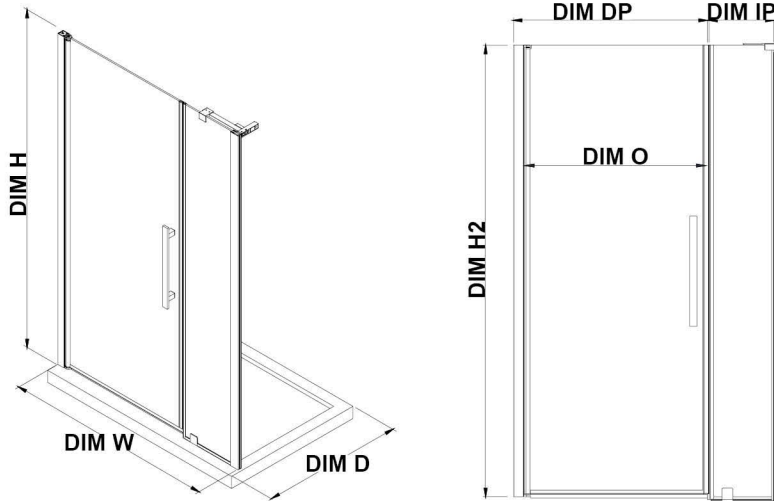

PA0540100

OVE DECORS ENDLESS PASADENA

39 13/16 TO 41 3/4 IN. W X 72 IN. H ALCOVE FRAMELESS PIVOT SHOWER
DOOR IN CHROME

CONFIGURATION DIMENSIONS

DIM W*	Min. 39 13/16 in	DIM DP	25 in
	Max. 41 3/4 in	DIM IP	12 in
DIM D*	1 5/16 in	DIM H2	72 in
DIM H	72 in	DIM O	25 13/16 in

Please note: *Measurements for glass panel only, excludes shower base. OVE Decors reserves the right to update or modify the picture without prior notice for the purpose of product improvement, updated dimensions, and customer satisfaction.