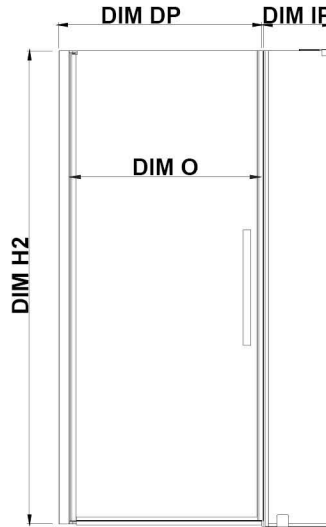

# OVE DECORS ENDLESS PASADENA

40 IN. W X 74 3/4 IN. H CORNER FRAMELESS PIVOT SHOWER DOOR IN CHROME WITH BASE

## CONFIGURATION DIMENSIONS

**DIM W\*** Min. 37 3/4 in  
Max. 38 1/2 in

**DIM D\*** 32 in

**DIM H** 74 3/4 in

**DIM SP** 29 in

**DIM DP** 25 in

**DIM IP** 10 in

**DIM H2** 72 in

**DIM O** 25 13/16 in

**Shower Base DIM**

40x32x2 3/4 in.

Please note: \*Measurements for glass panel only, excludes shower base. OVE Decors reserves the right to update or modify the picture without prior notice for the purpose of product improvement, updated dimensions, and customer satisfaction.