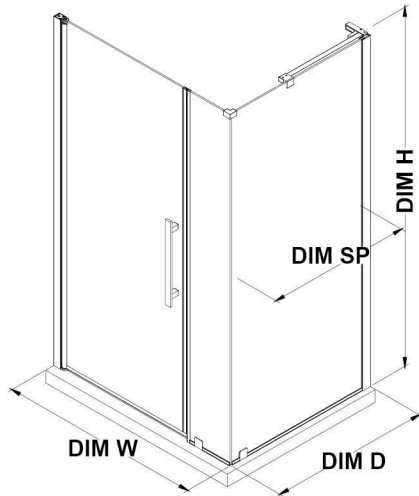

# OVE DECORS ENDLESS PASADENA

40 IN. W X 74 3/4 IN. H CORNER FRAMELESS PIVOT SHOWER DOOR IN CHROME WITH BASE

## CONFIGURATION DIMENSIONS

**DIM W\*** Min. 37 3/4 in  
Max. 38 1/2 in

**DIM D\*** 32 in

**DIM H** 74 3/4 in

**DIM SP** 29 in

**DIM DP** 25 in

**DIM IP** 10 in

**DIM H2** 72 in

**DIM O** 25 13/16 in

**Shower Base DIM**

40x32x2 3/4 in.

Please note: \*Measurements for glass panel only, excludes shower base. OVE Decors reserves the right to update or modify the picture without prior notice for the purpose of product improvement, updated dimensions, and customer satisfaction.