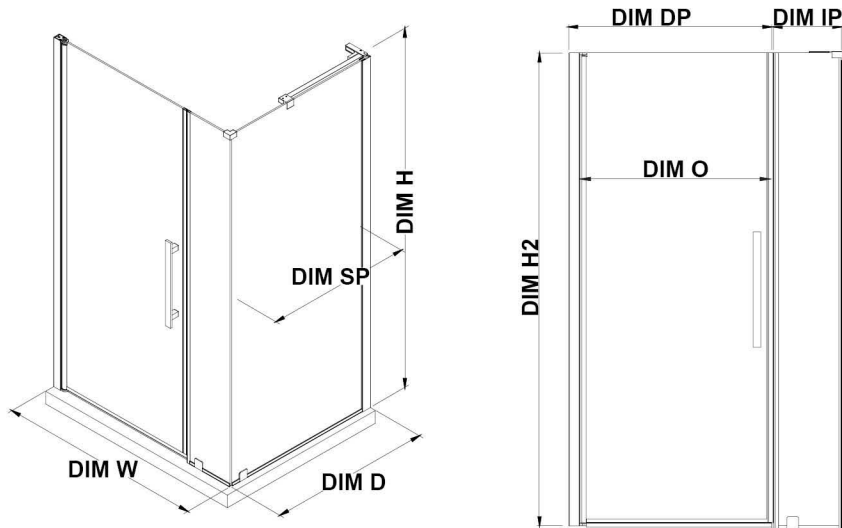

# OVE DECORS ENDLESS PASADENA

37 3/4 TO 38 1/2 IN. W X 72 IN. H CORNER FRAMELESS PIVOT SHOWER  
DOOR IN CHROME

## CONFIGURATION DIMENSIONS

**DIM W\*** Min. 37 3/4 in  
Max. 38 1/2 in

**DIM D\*** 30 1/2 in

**DIM H** 72 in

**DIM SP** 29 in

**DIM DP** 25 in

**DIM IP** 10 in

**DIM H2** 72 in

**DIM O** 25 13/16 in

Reversible Door

Please note: \*Measurements for glass panel only, excludes shower base. OVE Decors reserves the right to update or modify the picture without prior notice for the purpose of product improvement, updated dimensions, and customer satisfaction.