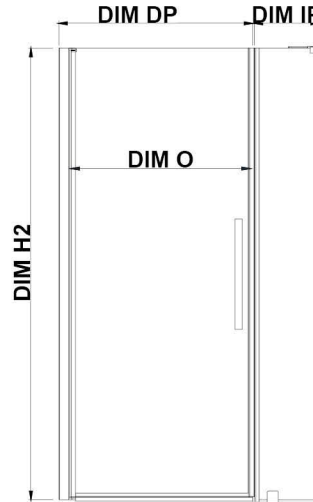

# OVE DECORS ENDLESS PASADENA

40 IN. W X 74 3/4 IN. H ALCOVE FRAMELESS PIVOT SHOWER DOOR IN CHROME WITH BASE AND SHELVES

## CONFIGURATION DIMENSIONS

**DIM W\*** Min. 37 13/16 in

Max. 39 3/4 in

**DIM D\*** 32 in

**DIM H** 74 3/4 in

**DIM DP** 25 in

**DIM IP** 10 in

**DIM H2** 72 in

**DIM O** 25 13/16 in

**Shower Base DIM**

40x32x2 3/4 in.

Please note: \*Measurements for glass panel only, excludes shower base. OVE Decors reserves the right to update or modify the picture without prior notice for the purpose of product improvement, updated dimensions, and customer satisfaction.