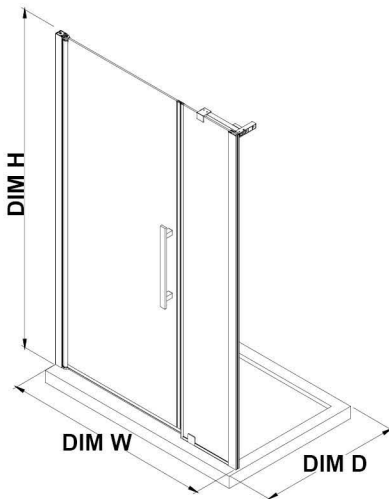

# OVE DECORS ENDLESS PASADENA

40 IN. W X 74 3/4 IN. H ALCOVE FRAMELESS PIVOT SHOWER DOOR IN CHROME WITH BASE AND SHELVES

## CONFIGURATION DIMENSIONS

**DIM W\*** Min. 37 13/16 in

Max. 39 3/4 in

**DIM D\*** 32 in

**DIM H** 74 3/4 in

**DIM DP** 25 in

**DIM IP** 10 in

**DIM H2** 72 in

**DIM O** 25 13/16 in

**Shower Base DIM**

40x32x2 3/4 in.

Please note: \*Measurements for glass panel only, excludes shower base. OVE Decors reserves the right to update or modify the picture without prior notice for the purpose of product improvement, updated dimensions, and customer satisfaction.