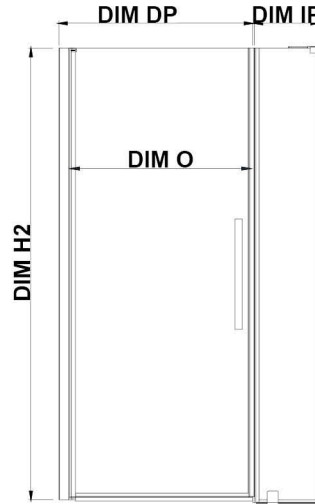

PA05301D1

OVE DECORS ENDLESS PASADENA

40 IN. W X 74 3/4 IN. H ALCOVE FRAMELESS PIVOT SHOWER DOOR IN CHROME WITH BASE AND SHELVES

CONFIGURATION DIMENSIONS

DIM W* Min. 37 13/16 in **DIM DP** 25 in

Max. 39 3/4 in **DIM IP** 10 in

DIM D* 36 in **DIM H2** 72 in

DIM H 74 3/4 in **DIM O** 25 13/16 in

Shower Base DIM

40x36x2 3/4 in.

Please note: *Measurements for glass panel only, excludes shower base. OVE Decors reserves the right to update or modify the picture without prior notice for the purpose of product improvement, updated dimensions, and customer satisfaction.