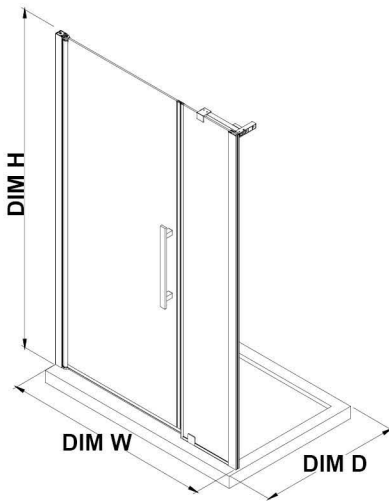

PA05301D1

OVE DECORS ENDLESS PASADENA

40 IN. W X 74 3/4 IN. H ALCOVE FRAMELESS PIVOT SHOWER DOOR IN CHROME WITH BASE AND SHELVES

CONFIGURATION DIMENSIONS

DIM W* Min. 37 13/16 in **DIM DP** 25 in

Max. 39 3/4 in **DIM IP** 10 in

DIM D* 36 in **DIM H2** 72 in

DIM H 74 3/4 in **DIM O** 25 13/16 in

Shower Base DIM

40x36x2 3/4 in.

Please note: *Measurements for glass panel only, excludes shower base. OVE Decors reserves the right to update or modify the picture without prior notice for the purpose of product improvement, updated dimensions, and customer satisfaction.