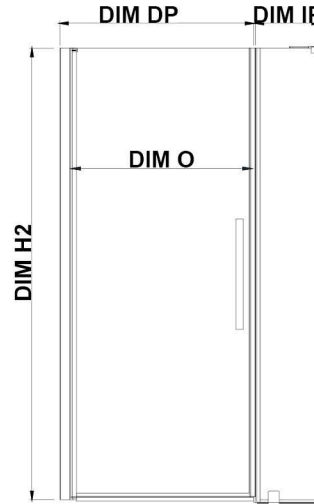

PA05301D0

OVE DECORS ENDLESS PASADENA

40 IN. W X 74 3/4 IN. H ALCOVE FRAMELESS PIVOT SHOWER DOOR IN CHROME WITH BASE

CONFIGURATION DIMENSIONS

DIM W* Min. 37 13/16 in **DIM DP** 25 in

Max. 39 3/4 in **DIM IP** 10 in

DIM D* 36 in **DIM H2** 72 in

DIM H 74 3/4 in **DIM O** 25 13/16 in

Shower Base DIM

40x36x2 3/4 in.

Please note: *Measurements for glass panel only, excludes shower base. OVE Decors reserves the right to update or modify the picture without prior notice for the purpose of product improvement, updated dimensions, and customer satisfaction.