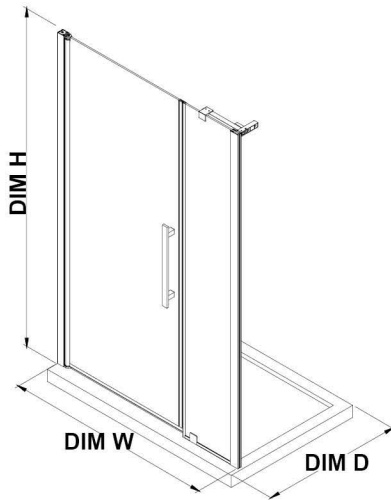

PA05301D0

OVE DECORS ENDLESS PASADENA

40 IN. W X 74 3/4 IN. H ALCOVE FRAMELESS PIVOT SHOWER DOOR IN CHROME WITH BASE

CONFIGURATION DIMENSIONS

DIM W* Min. 37 13/16 in **DIM DP** 25 in

Max. 39 3/4 in **DIM IP** 10 in

DIM D* 36 in **DIM H2** 72 in

DIM H 74 3/4 in **DIM O** 25 13/16 in

Shower Base DIM

40x36x2 3/4 in.

Please note: *Measurements for glass panel only, excludes shower base. OVE Decors reserves the right to update or modify the picture without prior notice for the purpose of product improvement, updated dimensions, and customer satisfaction.