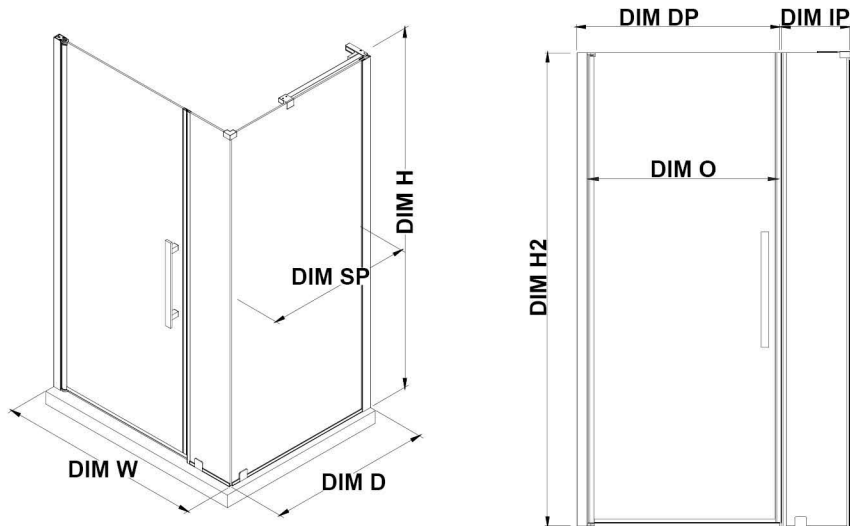

# OVE DECORS ENDLESS PASADENA

38 IN. W X 74 3/4 IN. H CORNER FRAMELESS PIVOT SHOWER DOOR IN CHROME WITH BASE

## CONFIGURATION DIMENSIONS

**DIM W\*** Min. 35 11/16 in    **DIM SP** 33 in

Max. 36 1/2 in    **DIM DP** 25 in

**DIM D\*** 36 in    **DIM IP** 8 in

**DIM H** 74 3/4 in    **DIM H2** 72 in

**DIM O** 25 13/16 in

**Shower Base DIM**

38x36x2 3/4 in.

Reversible Door

Please note: \*Measurements for glass panel only, excludes shower base. OVE Decors reserves the right to update or modify the picture without prior notice for the purpose of product improvement, updated dimensions, and customer satisfaction.