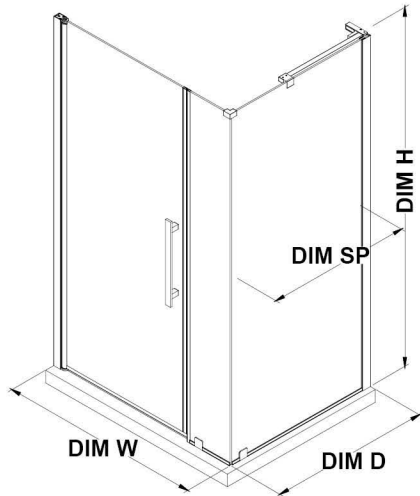

PA0523101

OVE DECORS ENDLESS PASADENA

35 11/16 TO 36 1/2 IN. W X 72 IN. H CORNER FRAMELESS PIVOT SHOWER DOOR IN CHROME WITH SHELVES

CONFIGURATION DIMENSIONS

DIM W* Min. 35 11/16 in **DIM SP** 33 in

Max. 36 1/2 in **DIM DP** 25 in

DIM D* 34 1/2 in **DIM IP** 8 in

DIM H 72 in **DIM H2** 72 in

DIM O 25 13/16 in

Please note: *Measurements for glass panel only, excludes shower base. OVE Decors reserves the right to update or modify the picture without prior notice for the purpose of product improvement, updated dimensions, and customer satisfaction.