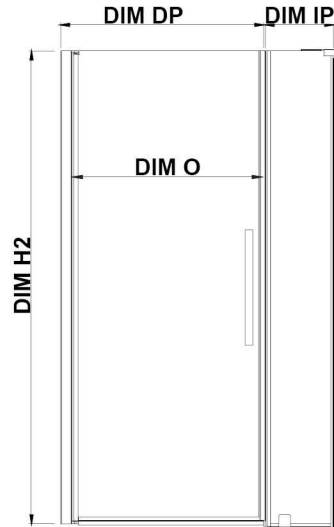

PA0523101

OVE DECORS ENDLESS PASADENA

35 11/16 TO 36 1/2 IN. W X 72 IN. H CORNER FRAMELESS PIVOT SHOWER DOOR IN CHROME WITH SHELVES

CONFIGURATION DIMENSIONS

DIM W* Min. 35 11/16 in **DIM SP** 33 in

Max. 36 1/2 in **DIM DP** 25 in

DIM D* 34 1/2 in **DIM IP** 8 in

DIM H 72 in **DIM H2** 72 in

DIM O 25 13/16 in

Please note: *Measurements for glass panel only, excludes shower base. OVE Decors reserves the right to update or modify the picture without prior notice for the purpose of product improvement, updated dimensions, and customer satisfaction.