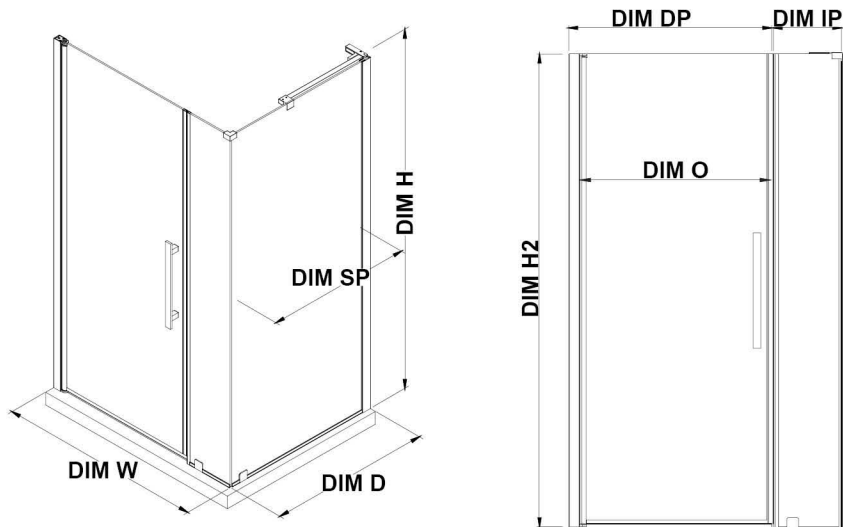

PA0522100

OVE DECORS ENDLESS PASADENA

35 11/16 TO 36 1/2 IN. W X 72 IN. H CORNER FRAMELESS PIVOT SHOWER DOOR IN CHROME

CONFIGURATION DIMENSIONS

DIM W* Min. 35 11/16 in **DIM SP** 31 in

Max. 36 1/2 in **DIM DP** 25 in

DIM D* 32 1/2 in **DIM IP** 8 in

DIM H 72 in **DIM H2** 72 in

DIM O 25 13/16 in

Please note: *Measurements for glass panel only, excludes shower base. OVE Decors reserves the right to update or modify the picture without prior notice for the purpose of product improvement, updated dimensions, and customer satisfaction.

Reversible Door