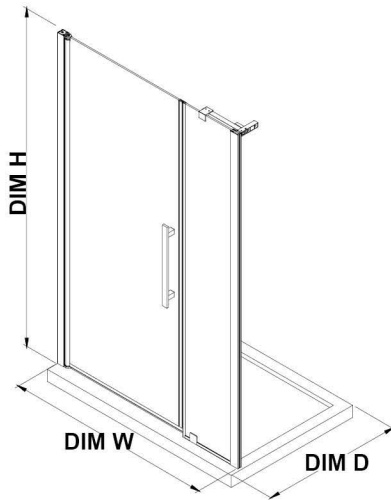

PA05201H0

OVE DECORS ENDLESS PASADENA

38 IN. W X 74 3/4 IN. H ALCOVE FRAMELESS PIVOT SHOWER DOOR IN CHROME WITH BASE

CONFIGURATION DIMENSIONS

DIM W* Min. 35 13/16 in **DIM DP** 25 in

Max. 37 3/4 in **DIM IP** 8 in

DIM D* 32 in **DIM H2** 72 in

DIM H 74 3/4 in **DIM O** 25 13/16 in

Shower Base DIM

38x32x2 3/4 in.

Please note: *Measurements for glass panel only, excludes shower base. OVE Decors reserves the right to update or modify the picture without prior notice for the purpose of product improvement, updated dimensions, and customer satisfaction.