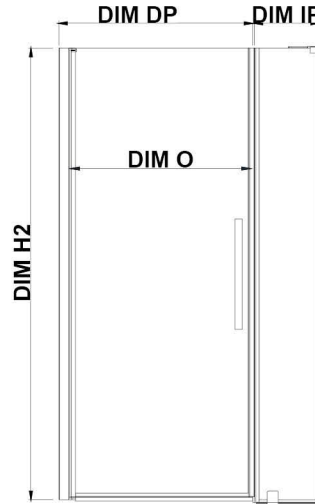

PA05201H0

OVE DECORS ENDLESS PASADENA

38 IN. W X 74 3/4 IN. H ALCOVE FRAMELESS PIVOT SHOWER DOOR IN CHROME WITH BASE

CONFIGURATION DIMENSIONS

DIM W* Min. 35 13/16 in **DIM DP** 25 in

Max. 37 3/4 in **DIM IP** 8 in

DIM D* 32 in **DIM H2** 72 in

DIM H 74 3/4 in **DIM O** 25 13/16 in

Shower Base DIM

38x32x2 3/4 in.

Please note: *Measurements for glass panel only, excludes shower base. OVE Decors reserves the right to update or modify the picture without prior notice for the purpose of product improvement, updated dimensions, and customer satisfaction.