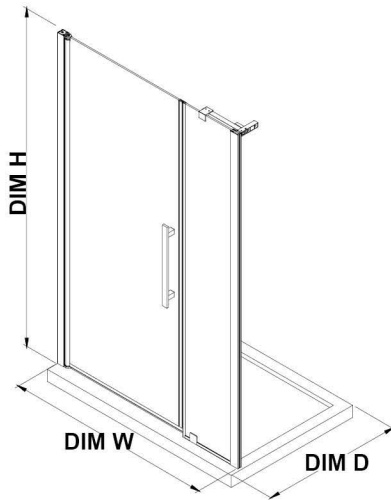

PA05201C0

OVE DECORS ENDLESS PASADENA

38 IN. W X 74 3/4 IN. H ALCOVE FRAMELESS PIVOT SHOWER DOOR IN CHROME WITH BASE

CONFIGURATION DIMENSIONS

DIM W* Min. 35 13/16 in **DIM DP** 25 in

Max. 37 3/4 in **DIM IP** 8 in

DIM D* 36 in **DIM H2** 72 in

DIM H 74 3/4 in **DIM O** 25 13/16 in

Shower Base DIM

38x36x2 3/4 in.

Please note: *Measurements for glass panel only, excludes shower base. OVE Decors reserves the right to update or modify the picture without prior notice for the purpose of product improvement, updated dimensions, and customer satisfaction.