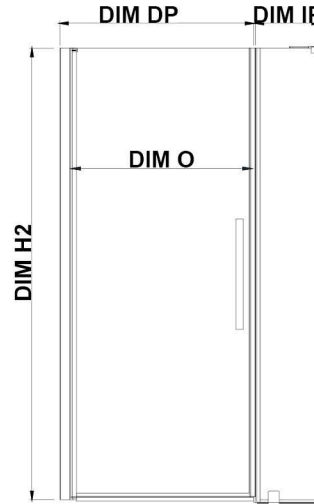

PA05201C0

OVE DECORS ENDLESS PASADENA

38 IN. W X 74 3/4 IN. H ALCOVE FRAMELESS PIVOT SHOWER DOOR IN CHROME WITH BASE

CONFIGURATION DIMENSIONS

DIM W* Min. 35 13/16 in **DIM DP** 25 in

Max. 37 3/4 in **DIM IP** 8 in

DIM D* 36 in **DIM H2** 72 in

DIM H 74 3/4 in **DIM O** 25 13/16 in

Shower Base DIM

38x36x2 3/4 in.

Please note: *Measurements for glass panel only, excludes shower base. OVE Decors reserves the right to update or modify the picture without prior notice for the purpose of product improvement, updated dimensions, and customer satisfaction.