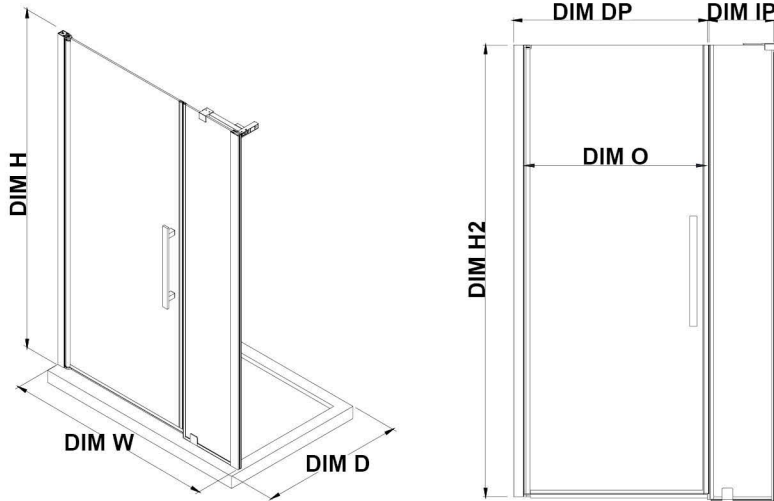

PA0520101

OVE DECORS ENDLESS PASADENA

35 13/16 TO 37 3/4 IN. W X 72 IN. H ALCOVE FRAMELESS PIVOT SHOWER
DOOR IN CHROME WITH SHELVES

CONFIGURATION DIMENSIONS

DIM W*	Min. 35 13/16 in	DIM DP	25 in
	Max. 37 3/4 in	DIM IP	8 in
DIM D*	1 5/16 in	DIM H2	72 in
DIM H	72 in	DIM O	25 13/16 in

Please note: *Measurements for glass panel only, excludes shower base. OVE Decors reserves the right to update or modify the picture without prior notice for the purpose of product improvement, updated dimensions, and customer satisfaction.