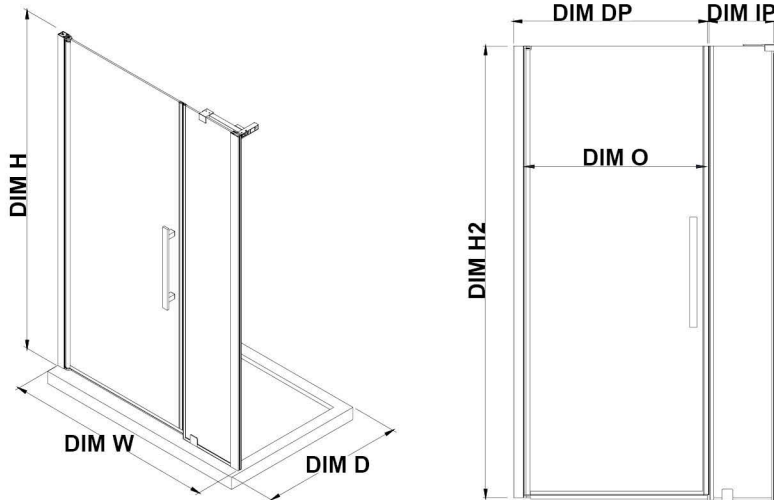

PA0520100

OVE DECORS ENDLESS PASADENA

35 13/16 TO 37 3/4 IN. W X 72 IN. H ALCOVE FRAMELESS PIVOT SHOWER
DOOR IN CHROME

CONFIGURATION DIMENSIONS

DIM W*	Min. 35 13/16 in	DIM DP	25 in
	Max. 37 3/4 in	DIM IP	8 in
DIM D*	1 5/16 in	DIM H2	72 in
DIM H	72 in	DIM O	25 13/16 in

Please note: *Measurements for glass panel only, excludes shower base. OVE Decors reserves the right to update or modify the picture without prior notice for the purpose of product improvement, updated dimensions, and customer satisfaction.