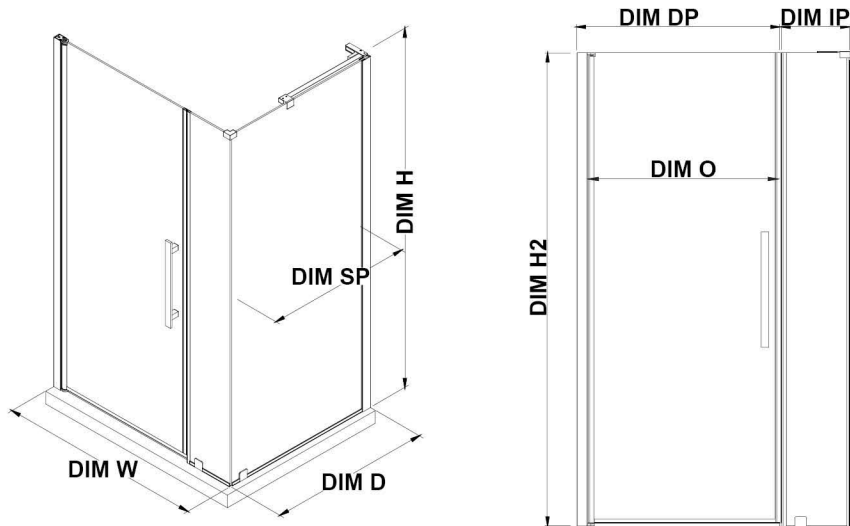

PA0513111

OVE DECORS ENDLESS PASADENA

36 IN. W X 74 3/4 IN. H CORNER FRAMELESS PIVOT SHOWER DOOR IN CHROME WITH BASE AND SHELVES

CONFIGURATION DIMENSIONS

DIM W* Min. 33 11/16 in **DIM SP** 33 in

Max. 34 1/2 in **DIM DP** 25 in

DIM D* 36 in **DIM IP** 6 in

DIM H 74 3/4 in **DIM H2** 72 in

DIM O 25 13/16 in

Shower Base DIM

36x36x2 3/4 in.

Reversible Door

Please note: *Measurements for glass panel only, excludes shower base. OVE Decors reserves the right to update or modify the picture without prior notice for the purpose of product improvement, updated dimensions, and customer satisfaction.