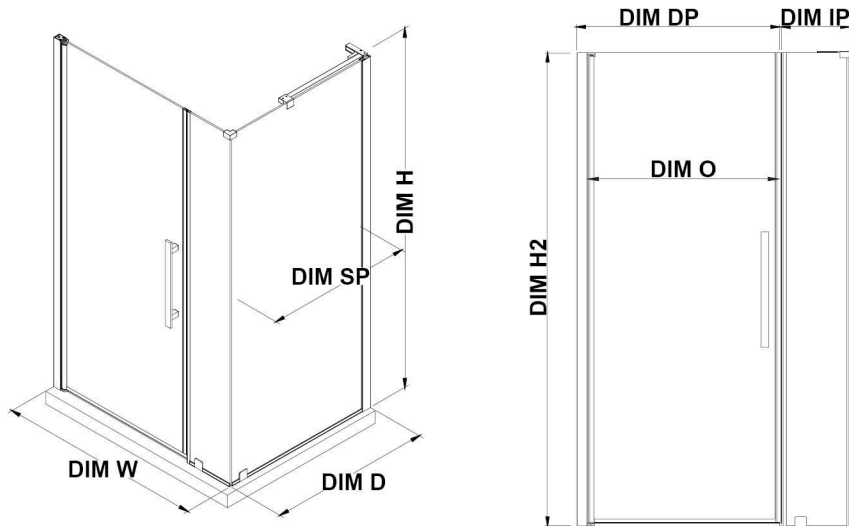

# OVE DECORS ENDLESS PASADENA

36 IN. W X 74 3/4 IN. H CORNER FRAMELESS PIVOT SHOWER DOOR IN CHROME WITH BASE AND SHELVES

## CONFIGURATION DIMENSIONS

**DIM W\*** Min. 33 11/16 in    **DIM SP** 29 in

Max. 34 1/2 in    **DIM DP** 25 in

**DIM D\*** 32 in    **DIM IP** 6 in

**DIM H** 74 3/4 in    **DIM H2** 72 in

**DIM O** 25 13/16 in

**Shower Base DIM**

36x32x2 3/4 in.

Reversible Door

Please note: \*Measurements for glass panel only, excludes shower base. OVE Decors reserves the right to update or modify the picture without prior notice for the purpose of product improvement, updated dimensions, and customer satisfaction.