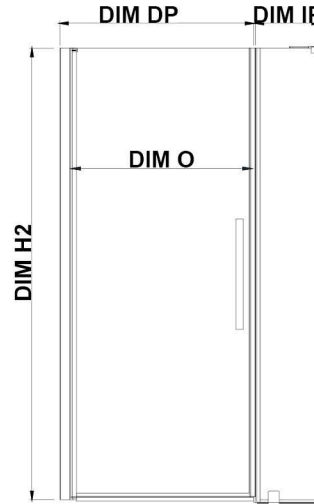

PA05101G1

OVE DECORS ENDLESS PASADENA

36 IN. W X 74 3/4 IN. H ALCOVE FRAMELESS PIVOT SHOWER DOOR IN CHROME WITH BASE AND SHELVES

CONFIGURATION DIMENSIONS

DIM W* Min. 33 3/4 in

Max. 35 3/4 in

DIM D* 32 in

DIM H 74 3/4 in

DIM DP 25 in

DIM IP 6 in

DIM H2 72 in

DIM O 25 13/16 in

Shower Base DIM

36x32x2 3/4 in.

Please note: *Measurements for glass panel only, excludes shower base. OVE Decors reserves the right to update or modify the picture without prior notice for the purpose of product improvement, updated dimensions, and customer satisfaction.