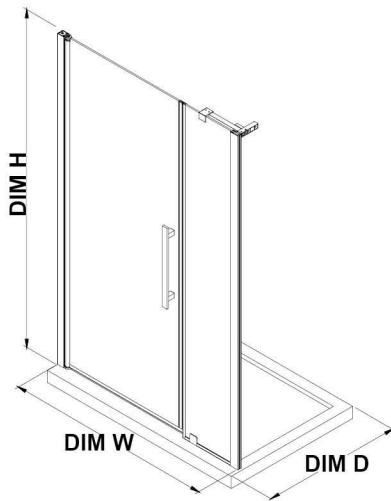

PA05101G1

OVE DECORS ENDLESS PASADENA

36 IN. W X 74 3/4 IN. H ALCOVE FRAMELESS PIVOT SHOWER DOOR IN CHROME WITH BASE AND SHELVES

CONFIGURATION DIMENSIONS

DIM W* Min. 33 3/4 in

Max. 35 3/4 in

DIM D* 32 in

DIM H 74 3/4 in

DIM DP 25 in

DIM IP 6 in

DIM H2 72 in

DIM O 25 13/16 in

Shower Base DIM

36x32x2 3/4 in.

Please note: *Measurements for glass panel only, excludes shower base. OVE Decors reserves the right to update or modify the picture without prior notice for the purpose of product improvement, updated dimensions, and customer satisfaction.