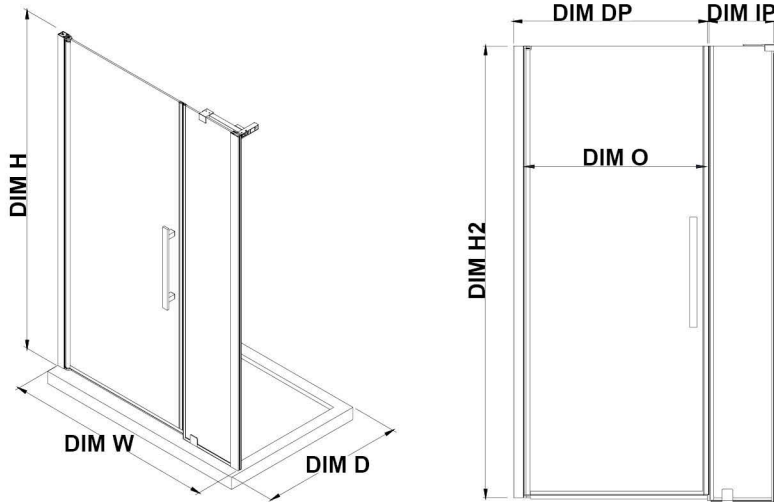

# OVE DECORS ENDLESS PASADENA

33 3/4 TO 35 3/4 IN. W X 72 IN. H ALCOVE FRAMELESS PIVOT SHOWER  
DOOR IN CHROME

## CONFIGURATION DIMENSIONS

<b>DIM W*</b>	Min. 33 3/4 in	<b>DIM DP</b>	25 in
	Max. 35 3/4 in	<b>DIM IP</b>	6 in
<b>DIM D*</b>	1 5/16 in	<b>DIM H2</b>	72 in
<b>DIM H</b>	72 in	<b>DIM O</b>	25 13/16 in

Please note: \*Measurements for glass panel only, excludes shower base. OVE Decors reserves the right to update or modify the picture without prior notice for the purpose of product improvement, updated dimensions, and customer satisfaction.