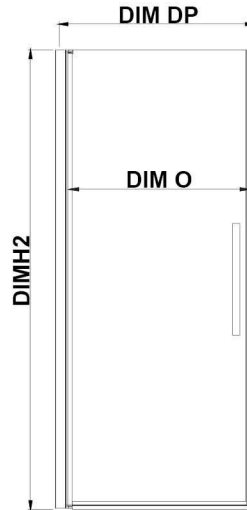

PA0502100

OVE DECORS ENDLESS PASADENA

27 3/4 TO 28 9/16 IN. W X 72 IN. H CORNER FRAMELESS PIVOT SHOWER
DOOR IN CHROME

CONFIGURATION DIMENSIONS

DIM W*	Min. 27 3/4 in	DIM SP	31 in
	Max. 28 9/16 in	DIM DP	25 in
DIM D*	32 1/2 in	DIM H2	72 in
DIM H	72 in	DIM O	25 5/8 in

Please note: *Measurements for glass panel only, excludes shower base. OVE Decors reserves the right to update or modify the picture without prior notice for the purpose of product improvement, updated dimensions, and customer satisfaction.