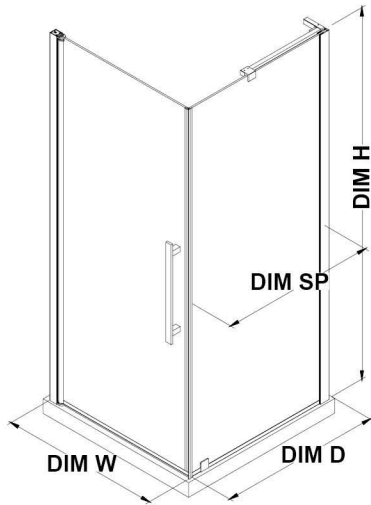

PA0502100

OVE DECORS ENDLESS PASADENA

27 3/4 TO 28 9/16 IN. W X 72 IN. H CORNER FRAMELESS PIVOT SHOWER
DOOR IN CHROME

CONFIGURATION DIMENSIONS

DIM W*	Min. 27 3/4 in	DIM SP	31 in
	Max. 28 9/16 in	DIM DP	25 in
DIM D*	32 1/2 in	DIM H2	72 in
DIM H	72 in	DIM O	25 5/8 in

Please note: *Measurements for glass panel only, excludes shower base. OVE Decors reserves the right to update or modify the picture without prior notice for the purpose of product improvement, updated dimensions, and customer satisfaction.