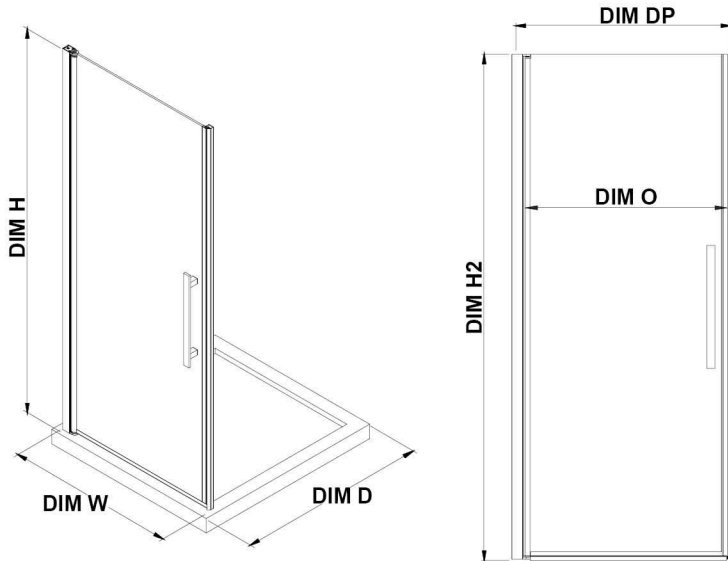

# OVE DECORS ENDLESS PASADENA

28 TO 29 3/8 IN. W X 72 IN. H ALCOVE FRAMELESS PIVOT SHOWER  
DOOR IN CHROME

## CONFIGURATION DIMENSIONS

**DIM W\*** Min. 28 in

Max. 29 3/8 in

**DIM D\*** 1 5/16 in

**DIM H** 72 in

**DIM DP** 25 in

**DIM H2** 72 in

**DIM O** 25 3/8 in

Please note: \*Measurements for glass panel only, excludes shower base. OVE Decors reserves the right to update or modify the picture without prior notice for the purpose of product improvement, updated dimensions, and customer satisfaction.