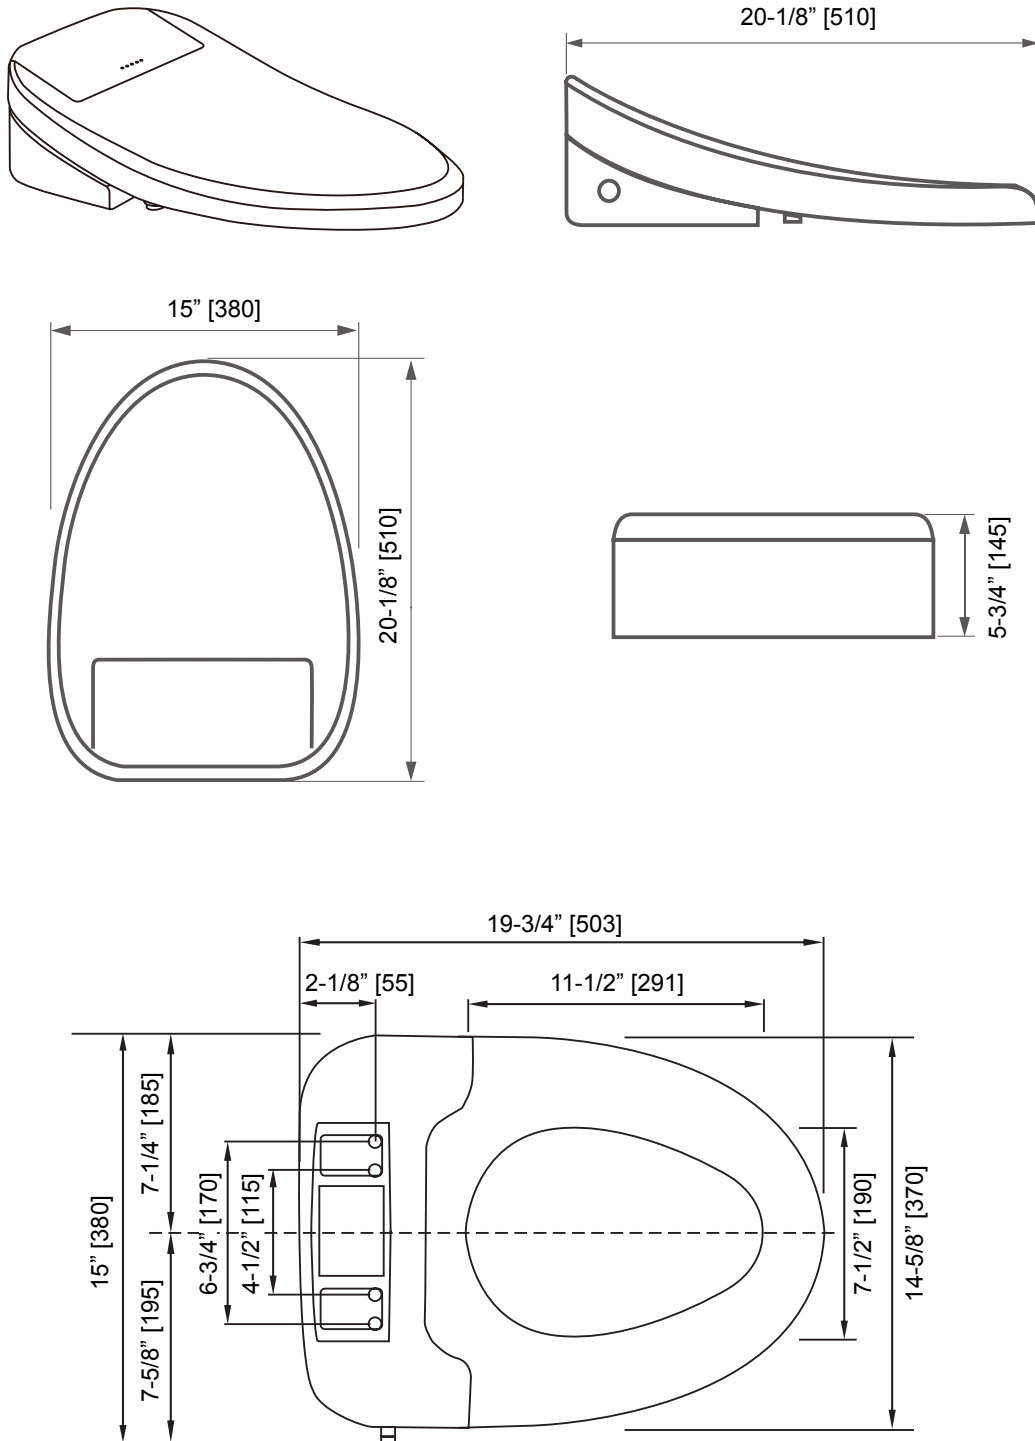

CALERO SMART TOILET SEAT

Measures: inch [millimeter]