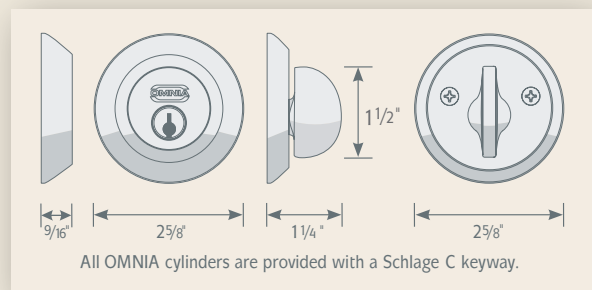

Finishes

- US3, US4A*, US10B, US14, US15, US26, US26D**, TB
- * Only 935 with Modern or Square rose
- ** Only 925, 930 or 935 with Modern, Rectangular or Square rose

TD = Traditional Rose

MD = Modern Rose

AR = Arched Rose

RT = Rectangular Rose

NEW SQ = Square Rose

All roses are concealed screw mounted.

AUXILIARY DEADBOLT KIT

Modern – MODDB

US3, US4A, US10B, US14, US15, US26, US26D, TB
2 5/8" Diameter

The auxiliary deadbolt is intended for use with a door that needs to be locked with a key. This locking function can be used where security is required, and features a keyed cylinder on the exterior and a turnpiece on the interior side of the door.