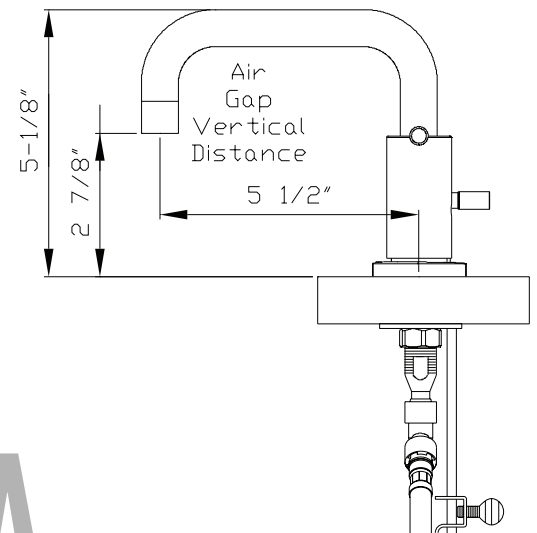

Olympia Faucets
VALUE FOR BUILDERS

L-7432
i2v Series

Two Handle Lavatory Widespread Faucet

- Lever Handles
- 90 Degree Spout
- 5-1/2" Reach, 2-7/8" From Deck to Aerator
- Ceramic Disc Cartridges
- 3-Hole 4" to 16" Installation
- Brass Pop-Up Drain Assembly
- With 1.2 GPM Flow Rate
- Easy-install mounting nut

Brass Pop-Up Drain