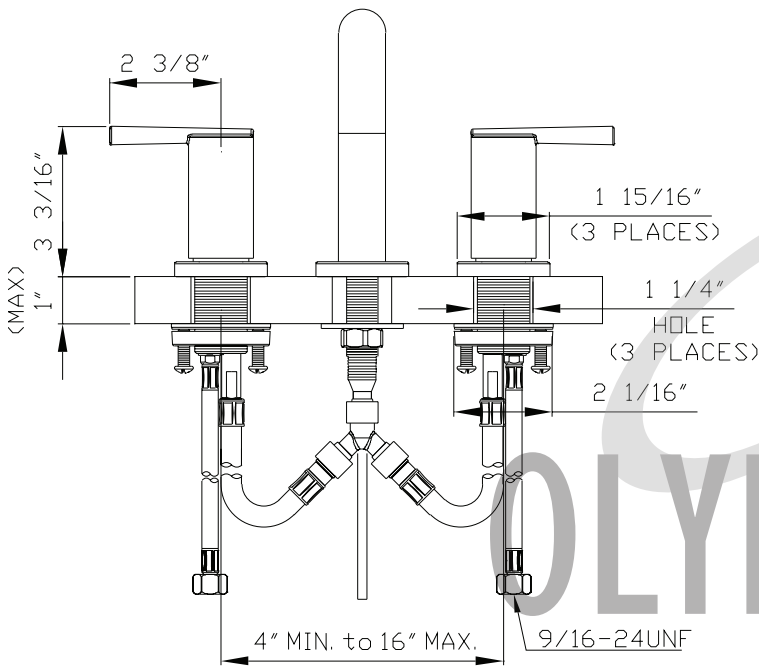

Olympia Faucets
VALUE FOR BUILDERS

L-7432
i2v Series

Two Handle Lavatory Widespread Faucet

- Lever Handles
- 90 Degree Spout
- 5-1/2" Reach, 2-7/8" From Deck to Aerator
- Ceramic Disc Cartridges
- 3-Hole 4" to 16" Installation
- Brass Pop-Up Drain Assembly
- With 1.2 GPM Flow Rate
- Easy-install mounting nut

Code and Standards

- ADA: Compliance to ICC/ANSI A117.1 (Lever Handle Only)

*For other finishes and flow rates offered, please visit our website, email an inquiry to sales@pioneerind.com or contact our sales at 800-338-9468

Brass Pop-Up Drain