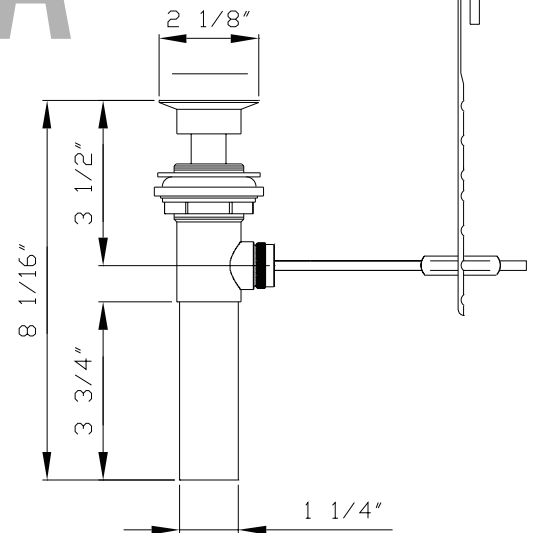

Olympia Faucets
VALUE FOR BUILDERS

L-7432
i2v Series

Two Handle Lavatory Widespread Faucet

- Lever Handles
- 90 Degree Spout
- 5-1/2" Reach, 2-7/8" From Deck to Aerator
- Ceramic Disc Cartridges
- 3-Hole 4" to 16" Installation
- Brass Pop-Up Drain Assembly
- With 1.2 GPM Flow Rate
- Easy-install mounting nut

Brass Pop-Up Drain