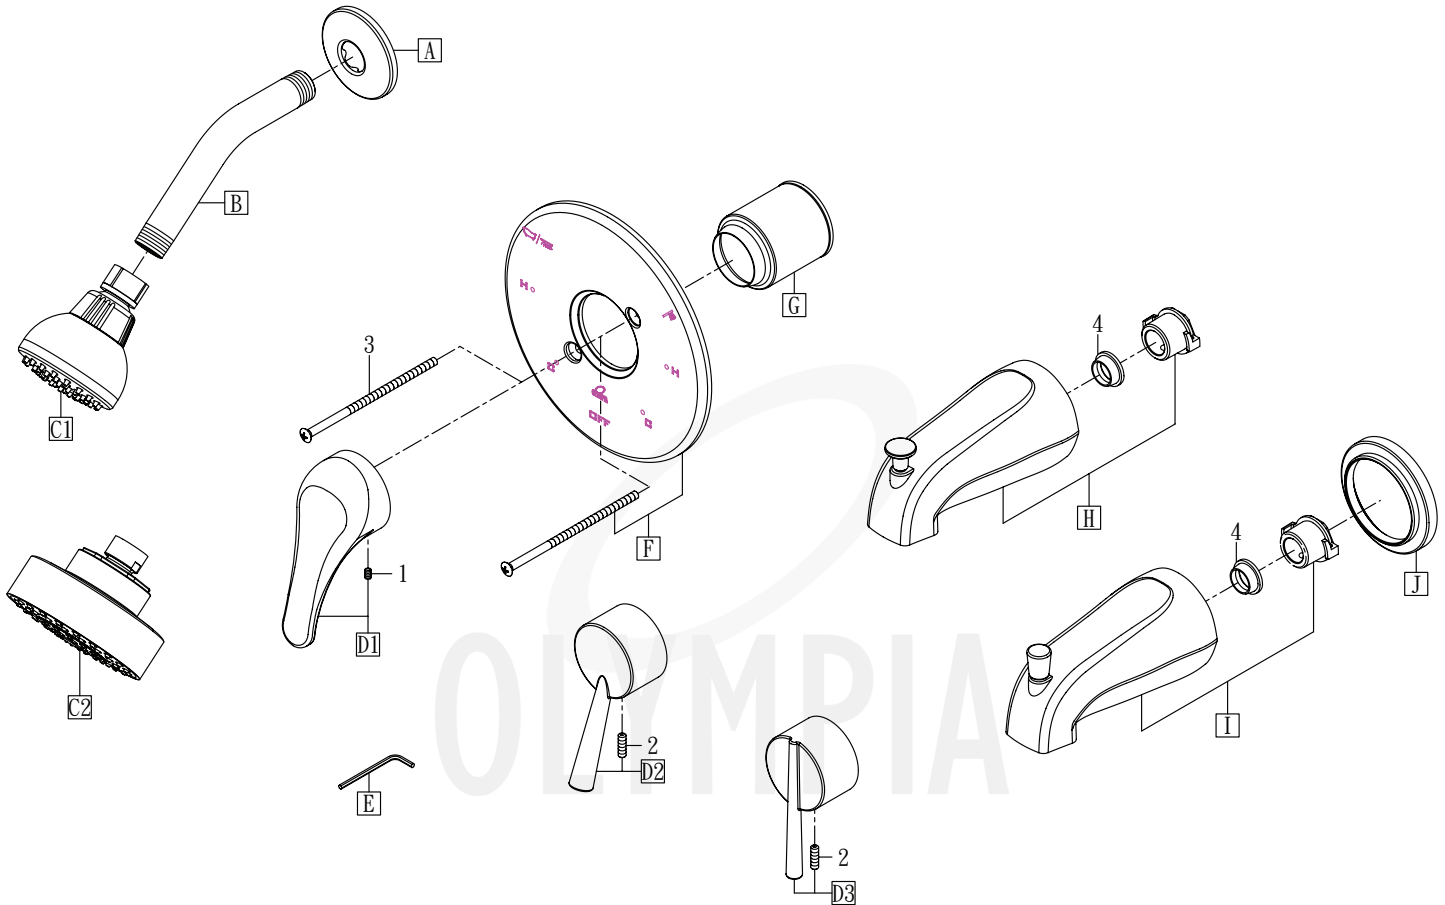

PARTS BREAKDOWN SHEET

Model Number: TD-230X, TD-237X, TD-238X

* Note: Please specify finish/color when ordering.

ITEM #	DESCRIPTION				
A	OP-640001*	Shower Arm Flange	G	OP-440054*	Sleeve
B	OP-640002*	Shower Arm	H	OP-640018*	Diverter Tub Spout (For TD-2300)
C1	OP-640053*	1.5 GPM Shower Head (For TD-230X)	I	OP-640007*	Diverter Tub Spout (For TD-2370, TD-2380)
C2	OP-640038*	1.75 GPM Shower Head (For TD-237X, TD-238X)	J	OP-640008*	Spout Escutcheon (For TD-2370, TD-2380)
D1	OP-140014*	Lever Handle (For TD-230X)	1	OP-490029	Allen Screw
D2	OP-160003*	Lever Handle (For TD-237X)	2	OP-440043	Allen Screw
D3	OP-140018	Lever Handle (For TD-238X)	3	OP-440010*	Face Plate Screws
E	OP-490011	3/32" Allen Wrench	4	OP-640058	Gasket
F	OP-440069*	Face Plate			

PARTS BREAKDOWN SHEET

Model Number: TD-239X, TD-2391X

* Note: Please specify finish/color when ordering.

ITEM #	DESCRIPTION				
A	OP-640045*	Shower Arm Flange	G	OP-440054*	Sleeve
B	OP-640002*	Shower Arm	H	OP-640046*	Diverter Tub Spout (For TD-2390)
C	OP-640038*	1.75 GPM Shower Head (For TD-239X, TD-2391X)	I	OP-640007*	Diverter Tub Spout (For TD-23910)
D1	OP-140019*	Lever Handle (For TD-239X)	J	OP-440055*	Spout Escutcheon
D2	OP-140021*	Lever Handle (For TD-2391X)	1	OP-440043	Allen Screw
E	OP-490011	3/32" Allen Wrench	2	OP-440010*	Face Plate Screws
F	OP-440070*	Face Plate	3	OP-640058	Gasket

PARTS BREAKDOWN SHEET

Model Number: P-4440

* Note: Please specify finish/color when ordering.

	ITEM #	DESCRIPTION
A	OP-660008*	1.75 GPM Handheld Showerhead
B	OP-460027*	60" SST Hose
C	OP-460020*	Vacuum Breaker
D	OP-460006*	Drop Ell
E	OP-460028*	Grab Bar
1	OP-460025	Washer
2	OP-460029	Handheld Shower Holder
3	OP-460030	Mounting Kit