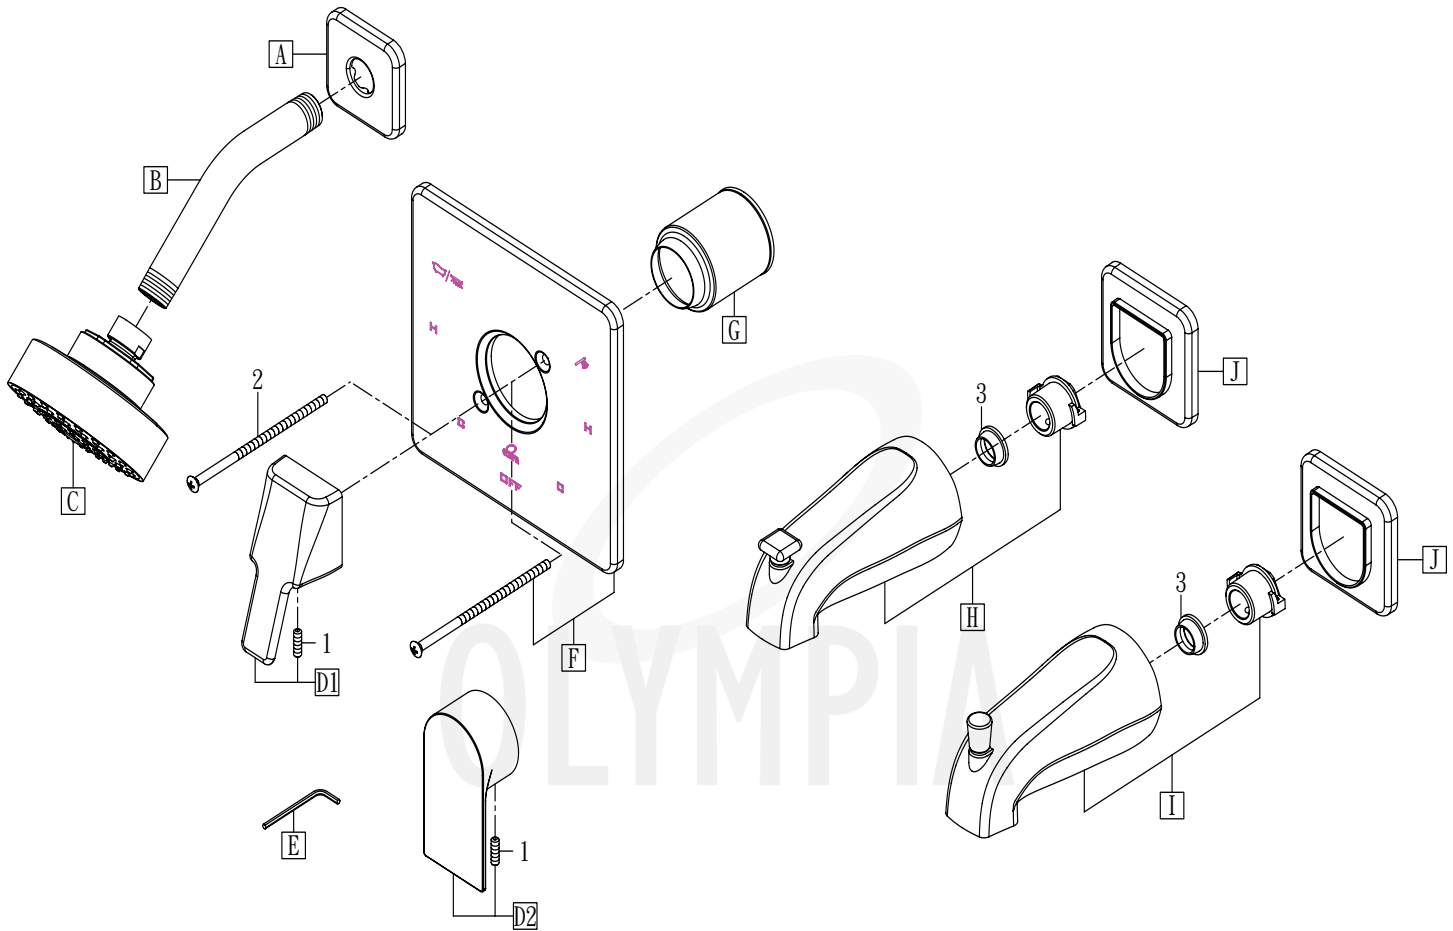

PARTS BREAKDOWN SHEET

Model Number: TD-230X, TD-237X, TD-238X

* Note: Please specify finish/color when ordering.

ITEM #	DESCRIPTION				
A	OP-640001*	Shower Arm Flange	G	OP-440054*	Sleeve
B	OP-640002*	Shower Arm	H	OP-640018*	Diverter Tub Spout (For TD-2300)
C1	OP-640053*	1.5 GPM Shower Head (For TD-230X)	I	OP-640007*	Diverter Tub Spout (For TD-2370, TD-2380)
C2	OP-640038*	1.75 GPM Shower Head (For TD-237X, TD-238X)	J	OP-640008*	Spout Escutcheon (For TD-2370, TD-2380)
D1	OP-140014*	Lever Handle (For TD-230X)	1	OP-490029	Allen Screw
D2	OP-160003*	Lever Handle (For TD-237X)	2	OP-440043	Allen Screw
D3	OP-140018	Lever Handle (For TD-238X)	3	OP-440010*	Face Plate Screws
E	OP-490011	3/32" Allen Wrench	4	OP-640058	Gasket
F	OP-440069*	Face Plate			

PARTS BREAKDOWN SHEET

Model Number: TD-239X, TD-2391X

* Note: Please specify finish/color when ordering.

ITEM #	DESCRIPTION				
A	OP-640045*	Shower Arm Flange	G	OP-440054*	Sleeve
B	OP-640002*	Shower Arm	H	OP-640046*	Diverter Tub Spout (For TD-2390)
C	OP-640038*	1.75 GPM Shower Head (For TD-239X, TD-2391X)	I	OP-640007*	Diverter Tub Spout (For TD-23910)
D1	OP-140019*	Lever Handle (For TD-239X)	J	OP-440055*	Spout Escutcheon
D2	OP-140021*	Lever Handle (For TD-2391X)	1	OP-440043	Allen Screw
E	OP-490011	3/32" Allen Wrench	2	OP-440010*	Face Plate Screws
F	OP-440070*	Face Plate	3	OP-640058	Gasket

PARTS BREAKDOWN SHEET

Model Number: P-4440

* Note: Please specify finish/color when ordering.

	ITEM #	DESCRIPTION
A	OP-660008*	1.75 GPM Handheld Showerhead
B	OP-460027*	60" SST Hose
C	OP-460020*	Vacuum Breaker
D	OP-460006*	Drop Ell
E	OP-460028*	Grab Bar
1	OP-460025	Washer
2	OP-460029	Handheld Shower Holder
3	OP-460030	Mounting Kit