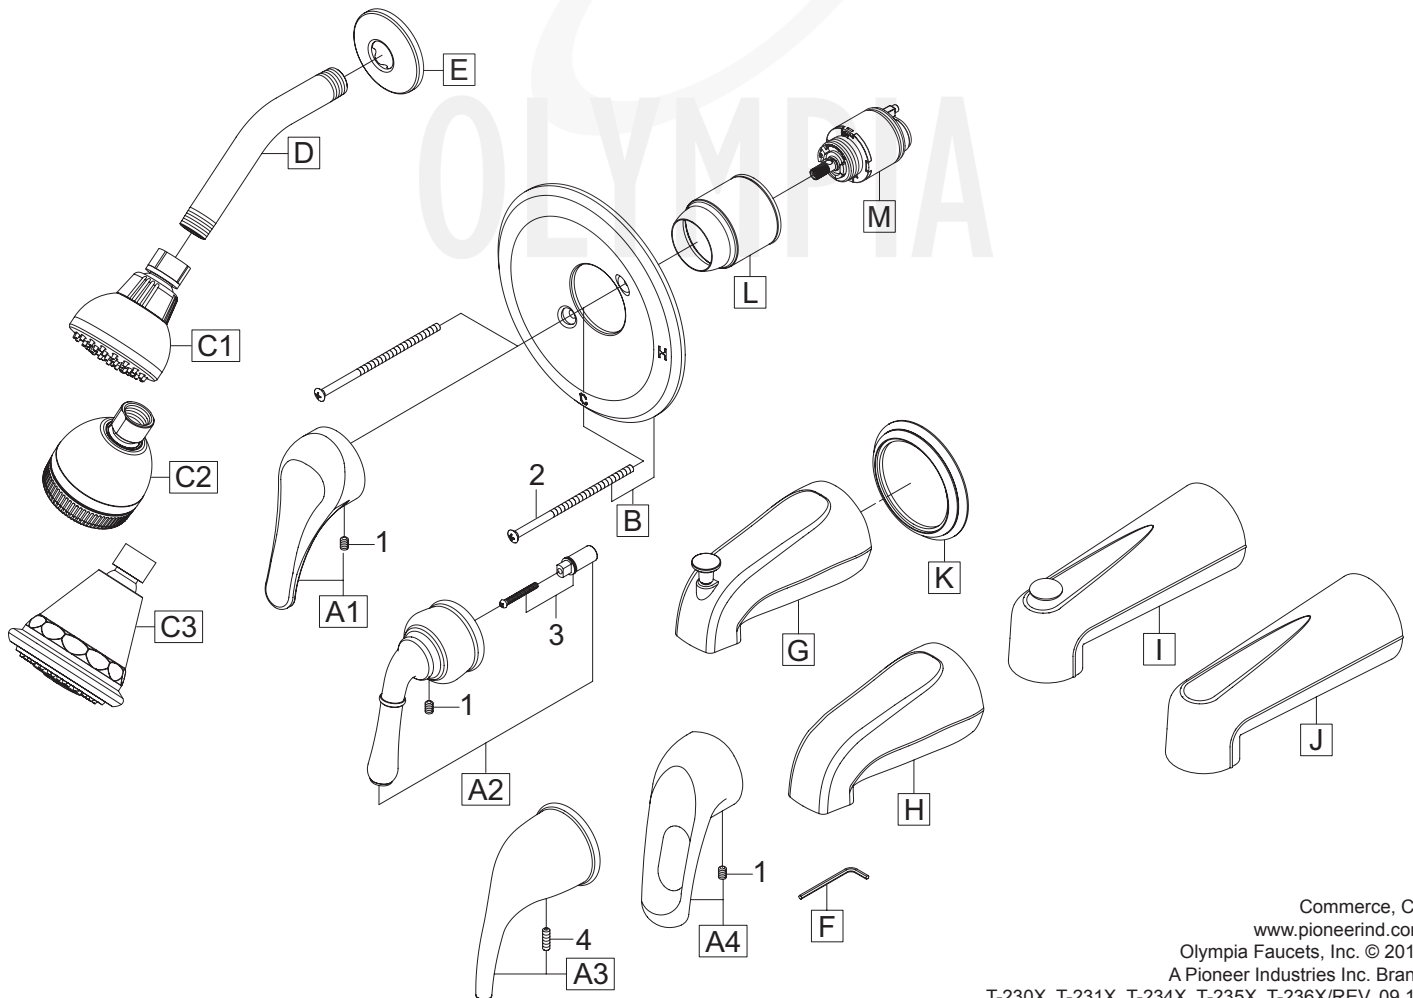

PARTS BREAKDOWN SHEET

Model Number: T-230X, T-231X, T-234X, T-235X, T-236X

ITEM #	DESCRIPTION
A1	OP-140014* Metal Lever Handle (For T-230X)
A2	OP-140008* Lever Handle (For T-234X, T-235X)
A3	OP-140015* Lever Handle (For T-236X)
A4	OP-140010* Loop Handle (For T-231X)
B	OP-440009* Face Plate
C1	OP-640053* 1.5 GPM Showerhead (For T-230X, T-231X)
C2	OP-640029* 1.75 GPM Showerhead (For T-234X, T-236X)
C3	OP-640035* 1.75 GPM Showerhead (For T-235X)
D	OP-640002* Shower Arm
E	OP-640001* Shower Arm Flange
F	OP-490011 3/32" Allen Wrench

* Note- Please Specify finish/color code while ordering.

PARTS BREAKDOWN SHEET

Model Number: T-233X, T-237X, T-238X

	ITEM #	DESCRIPTION
A	OP-640001*	Shower Arm Flange
B	OP-640002*	Shower Arm
C	OP-640038*	1.75 GPM Shower Head (For T-23X0, T-23X2)
D	OP-640037*	1.75 GPM Rain Shower Head (For T-23X4, T-23X5)
E	OP-640041*	1.75 GPM Shower Head (For T-2386, T-2387)
F	OP-440051*	Face Plate
G	OP-140011*	Lever Handle (For T-237X)
H	OP-140018*	Lever Handle (For T-238X)
I	OP-490011	3/32" Allen Wrench
J	OP-640007*	Diverter Tub Spout (For T-23X0, T-2386)

* Note- Please Specify finish/color code while ordering.

PARTS BREAKDOWN SHEET

Model Number: T-239X, T-2391X

ITEM #	DESCRIPTION
A OP-640045*	Shower Arm Flange
B OP-640002*	Shower Arm
C OP-640038*	1.75 GPM Shower Head (For T-2390, T-2392, T-23910, T-23912)
D OP-640042*	1.75 GPM Shower Head (For T-2394, T-2395, T-2398, "-4S" Suf- fix)
E X-6400088*	1.75 GPM Shower Head (For T-2394-6, T-2395-6, T-2398-6)
F OP-640041*	1.75 GPM Shower Head (For T-23914, T-23915)
G OP-440056*	Face Plate
H OP-140019*	Lever Handle (For T-239X)
I OP-140021*	Lever Handle (For T-2391X)
J OP-490011	3/32" Allen Wrench