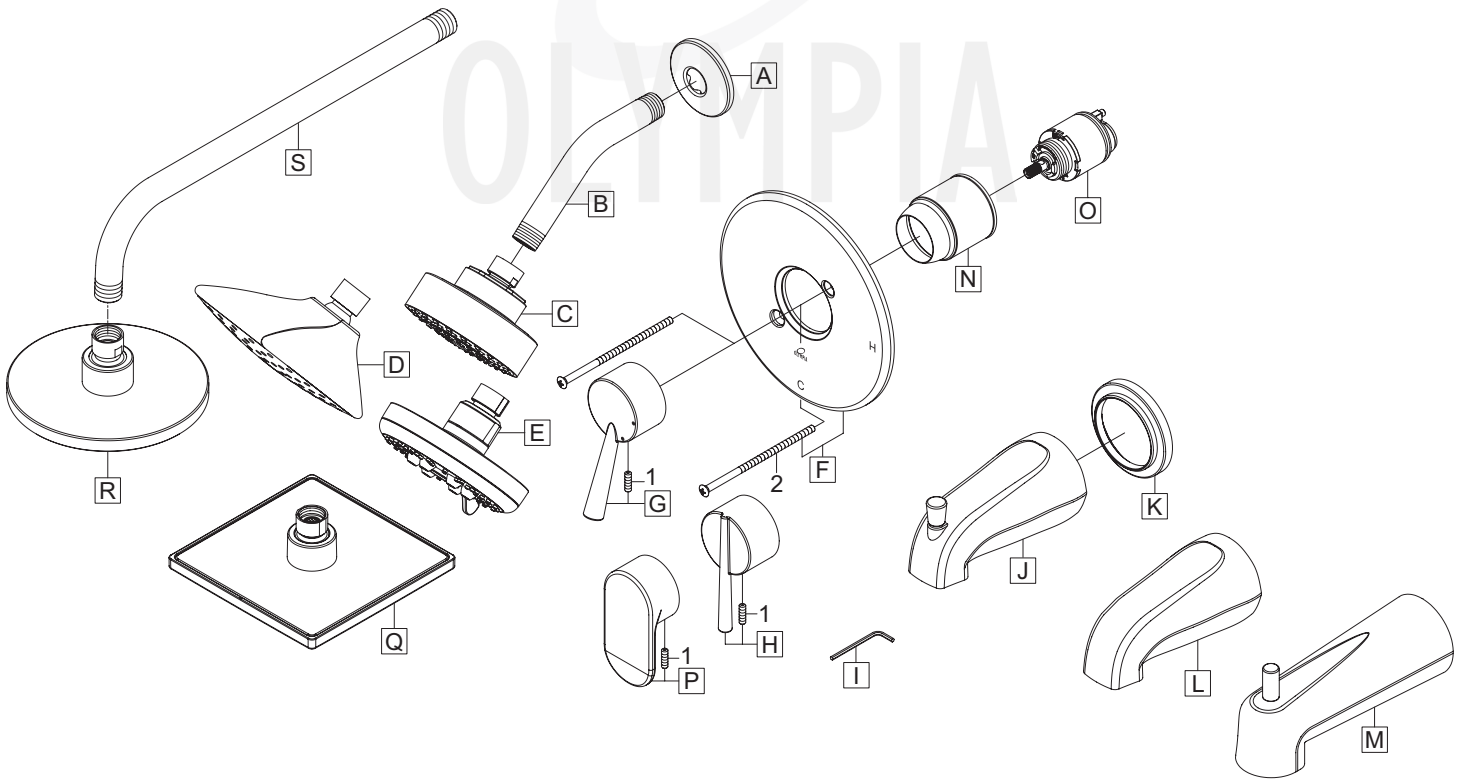

* Note- Please Specify finish/color code while ordering.

PARTS BREAKDOWN SHEET

Model Number: T-233X, T-237X, T-238X

	ITEM #	DESCRIPTION
A	OP-640001*	Shower Arm Flange
B	OP-640002*	Shower Arm
C	OP-640038*	1.75 GPM Shower Head (For T-23X0, T-23X2)
D	OP-640037*	1.75 GPM Rain Shower Head (For T-23X4, T-23X5)
E	OP-640041*	1.75 GPM Shower Head (For T-2386, T-2387)
F	OP-440051*	Face Plate
G	OP-140011*	Lever Handle (For T-237X)
H	OP-140018*	Lever Handle (For T-238X)
I	OP-490011	3/32" Allen Wrench
J	OP-640007*	Diverter Tub Spout (For T-23X0, T-2386)

	ITEM #	DESCRIPTION
K	OP-640008*	Spout Escutcheon (For T-23X0, T-23X1, T-23X4, T-23X6)
L	OP-640019*	Tub Spout (For T-23X1)
M	OP-640040*	7" Extended Diverter Tub Spout (For T-23X4)
N	OP-440054*	Sleeve
O	OP-340009	Ceramic Cartridge & Spool
P	OP-140020*	Lever Handle (For T-233X)
Q	X-6400088*	1.75 GPM Shower Head (For T-239X-6)
R	OP-640047*	1.75 GPM Shower Head (For T-238X-6R(L))
S	OP-640056*	14" L Shower Arm (For T-2384-6RL, T-2385-6RL)
1	OP-440043	Allen Screw
2	OP-440010*	Face Plate Screws

* Note- Please Specify finish/color code while ordering.

PARTS BREAKDOWN SHEET

Model Number: T-239X, T-2391X

ITEM #	DESCRIPTION
A OP-640045*	Shower Arm Flange
B OP-640002*	Shower Arm
C OP-640038*	1.75 GPM Shower Head (For T-2390, T-2392, T-23910, T-23912)
D OP-640042*	1.75 GPM Shower Head (For T-2394, T-2395, T-2398, "-4S" Suf- fix)
E X-6400088*	1.75 GPM Shower Head (For T-2394-6, T-2395-6, T-2398-6)
F OP-640041*	1.75 GPM Shower Head (For T-23914, T-23915)
G OP-440056*	Face Plate
H OP-140019*	Lever Handle (For T-239X)
I OP-140021*	Lever Handle (For T-2391X)
J OP-490011	3/32" Allen Wrench