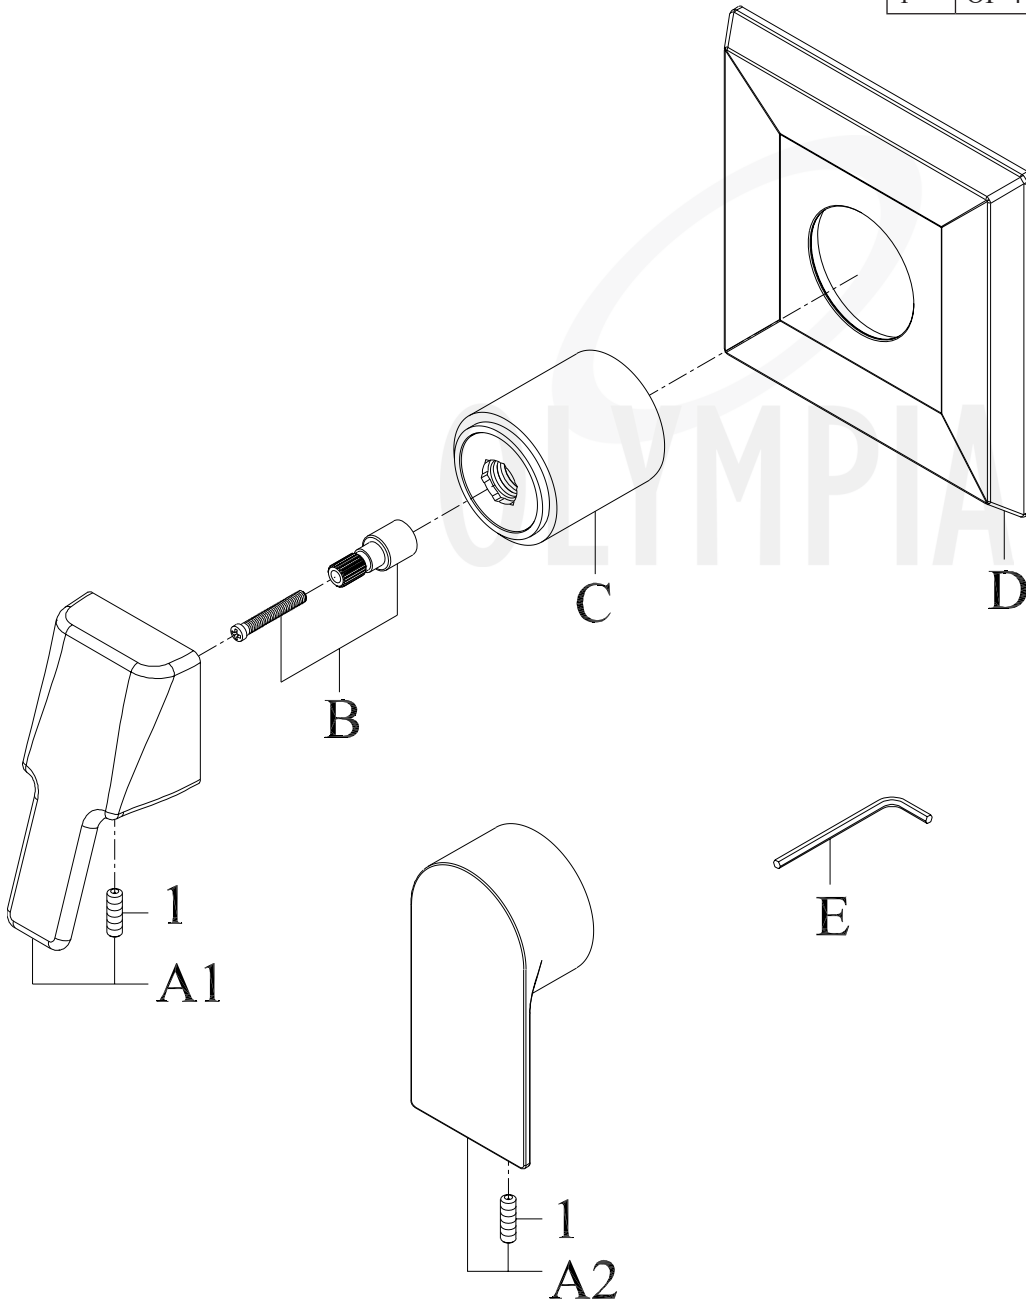

# PARTS BREAKDOWN SHEET

Model Number: T-239X, T-2391X

ITEM #	DESCRIPTION
A OP-640045*	Shower Arm Flange
B OP-640002*	Shower Arm
C OP-640038*	1.75 GPM Shower Head (For T-2390, T-2392, T-23910, T-23912)
D OP-640042*	1.75 GPM Shower Head (For T-2394, T-2395, T-2398, "-4S" Suf- fix)
E X-6400088*	1.75 GPM Shower Head (For T-2394-6, T-2395-6, T-2398-6)
F OP-640041*	1.75 GPM Shower Head (For T-23914, T-23915)
G OP-440056*	Face Plate
H OP-140019*	Lever Handle (For T-239X)
I OP-140021*	Lever Handle (For T-2391X)
J OP-490011	3/32" Allen Wrench

# PARTS BREAKDOWN SHEET

Model Number: P-2240T

\* Note: Please specify finish/color when ordering.

	ITEM #	DESCRIPTION
A	OP-140009*	Lever Handle
B	OP-460002*	Flange
C	OP-460001	Handle Adapter
D	OP-460005*	Sleeve
E	OP-490011	3/32" Allen Wrench

# PARTS BREAKDOWN SHEET

Model Number: P-2230T, P-2270T, P-2280T

\* Note: Please specify finish/color when ordering.

	ITEM #	DESCRIPTION
A1	OP-160003*	Lever Handle (For P-2270T)
A2	OP-140018*	Lever Handle (For P-2280T)
A3	OP-140020*	Lever Handle (For P-2230T)
B	OP-460022	Handle Adapter
C	X-4600035*	Sleeve
D	X-4600011*	Face Plate
E	OP-490011	3/32" Allen Wrench
1	OP-440043	3/32" Allen Screw
2	X-4600012	Rubber Gasket

# PARTS BREAKDOWN SHEET

**Model Number: P-2290T, P-2291T**

\* Note: Please specify finish/color when ordering.

	ITEM #	DESCRIPTION
A1	OP-140019*	Lever Handle (For P-2290T)
A2	OP-140021*	Lever Handle (For P-2291T)
B	OP-460022	Handle Adapter
C	X-4600035*	Sleeve
D	X-6600004*	Face Plate
E	OP-490011	3/32" Allen Wrench
1	OP-440043	3/32" Allen Screw