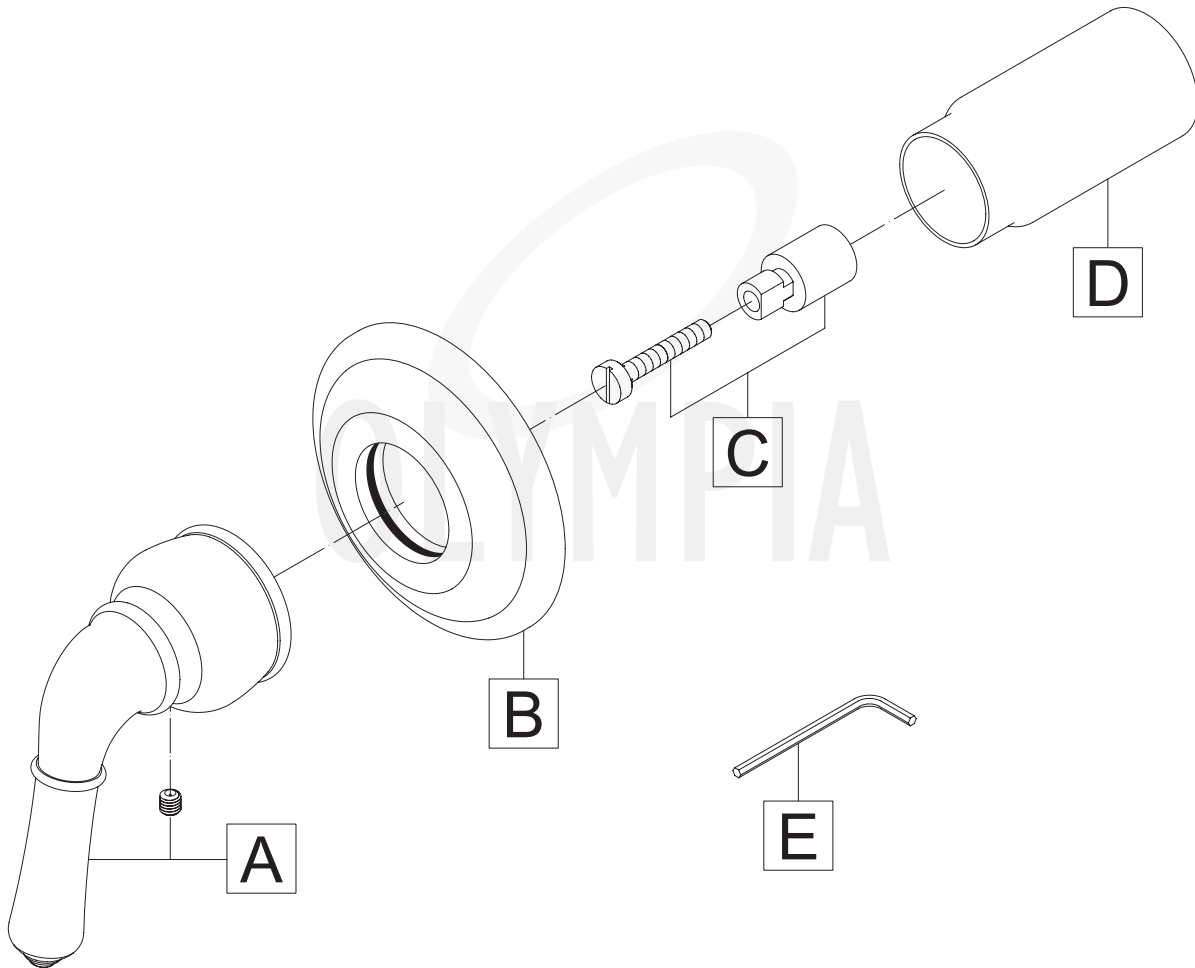

# PARTS BREAKDOWN SHEET

Model Number: T-233X, T-237X, T-238X

	ITEM #	DESCRIPTION
A	OP-640001*	Shower Arm Flange
B	OP-640002*	Shower Arm
C	OP-640038*	1.75 GPM Shower Head (For T-23X0, T-23X2)
D	OP-640037*	1.75 GPM Rain Shower Head (For T-23X4, T-23X5)
E	OP-640041*	1.75 GPM Shower Head (For T-2386, T-2387)
F	OP-440051*	Face Plate
G	OP-140011*	Lever Handle (For T-237X)
H	OP-140018*	Lever Handle (For T-238X)
I	OP-490011	3/32" Allen Wrench
J	OP-640007*	Diverter Tub Spout (For T-23X0, T-2386)

# PARTS BREAKDOWN SHEET

Model Number: T-239X, T-2391X

ITEM #	DESCRIPTION
A OP-640045*	Shower Arm Flange
B OP-640002*	Shower Arm
C OP-640038*	1.75 GPM Shower Head (For T-2390, T-2392, T-23910, T-23912)
D OP-640042*	1.75 GPM Shower Head (For T-2394, T-2395, T-2398, "-4S" Suf- fix)
E X-6400088*	1.75 GPM Shower Head (For T-2394-6, T-2395-6, T-2398-6)
F OP-640041*	1.75 GPM Shower Head (For T-23914, T-23915)
G OP-440056*	Face Plate
H OP-140019*	Lever Handle (For T-239X)
I OP-140021*	Lever Handle (For T-2391X)
J OP-490011	3/32" Allen Wrench

ITEM #	DESCRIPTION
K OP-640046*	Diverter Tub Spout (For T-2390, T-2394(-6))
L OP-440055*	Spout Escutcheon
M OP-640019*	Tub Spout (For T-2391, T-23911)
N OP-640043*	7" Extended Diverter Tub Spout (For T-2396, T-2398)
N OP-640044*	7" Extended Tub Spout (For T-2397)
O OP-640007*	Diverter Tub Spout (For T-23910)
P OP-640040*	7" Extended Diverter Tub Spout (For T-23914)
Q OP-640034*	7" Extended Tub Spout (For T-23917)
R OP-440054*	Sleeve
S OP-340009	Ceramic Cartridge & Spool
1 OP-440043	Allen Screw
2 OP-440010*	Face Plate Screws

# PARTS BREAKDOWN SHEET

Model Number: P-2240T

\* Note: Please specify finish/color when ordering.

	ITEM #	DESCRIPTION
A	OP-140009*	Lever Handle
B	OP-460002*	Flange
C	OP-460001	Handle Adapter
D	OP-460005*	Sleeve
E	OP-490011	3/32" Allen Wrench