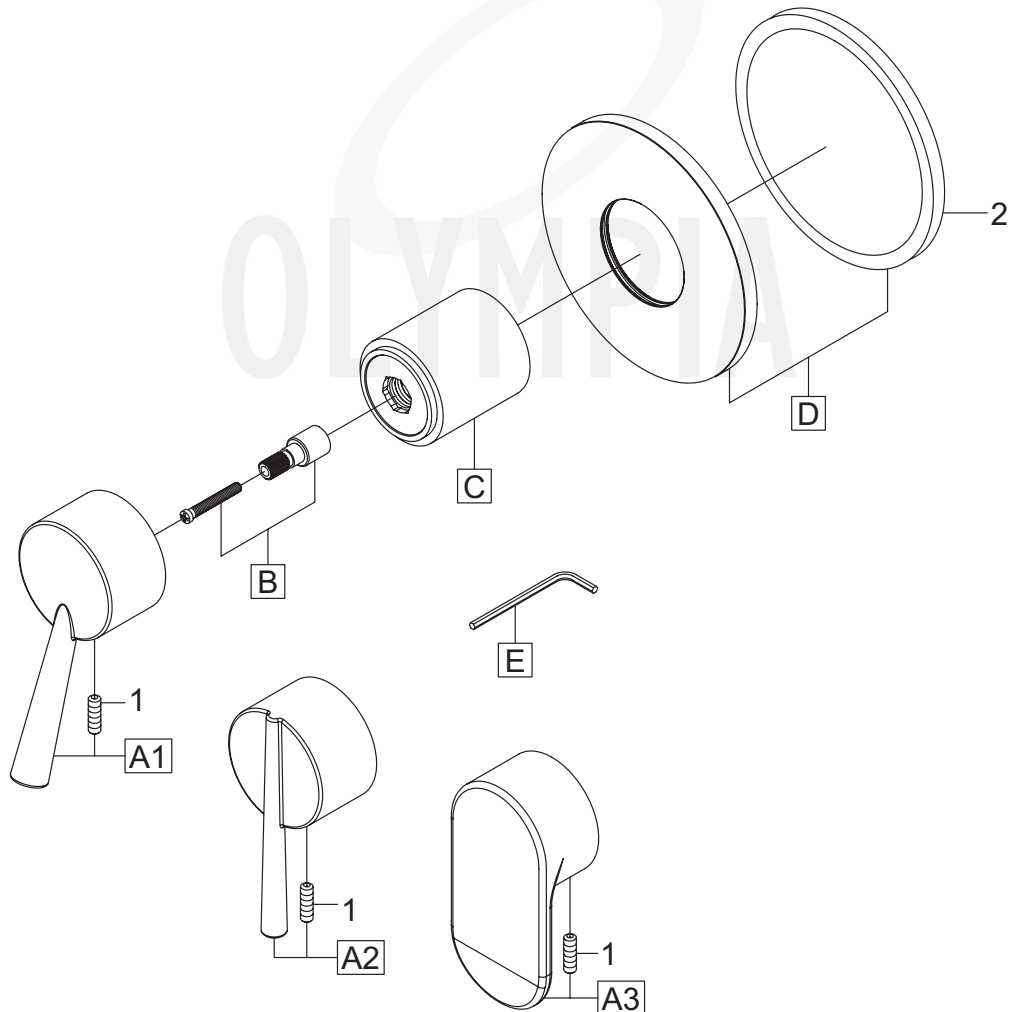

# PARTS BREAKDOWN SHEET

Model Number: T-239X, T-2391X

ITEM #	DESCRIPTION
A OP-640045*	Shower Arm Flange
B OP-640002*	Shower Arm
C OP-640038*	1.75 GPM Shower Head (For T-2390, T-2392, T-23910, T-23912)
D OP-640042*	1.75 GPM Shower Head (For T-2394, T-2395, T-2398, "-4S" Suf- fix)
E X-6400088*	1.75 GPM Shower Head (For T-2394-6, T-2395-6, T-2398-6)
F OP-640041*	1.75 GPM Shower Head (For T-23914, T-23915)
G OP-440056*	Face Plate
H OP-140019*	Lever Handle (For T-239X)
I OP-140021*	Lever Handle (For T-2391X)
J OP-490011	3/32" Allen Wrench

ITEM #	DESCRIPTION
K OP-640046*	Diverter Tub Spout (For T-2390, T-2394(-6))
L OP-440055*	Spout Escutcheon
M OP-640019*	Tub Spout (For T-2391, T-23911)
N OP-640043*	7" Extended Diverter Tub Spout (For T-2396, T-2398)
N OP-640044*	7" Extended Tub Spout (For T-2397)
O OP-640007*	Diverter Tub Spout (For T-23910)
P OP-640040*	7" Extended Diverter Tub Spout (For T-23914)
Q OP-640034*	7" Extended Tub Spout (For T-23917)
R OP-440054*	Sleeve
S OP-340009	Ceramic Cartridge & Spool
1 OP-440043	Allen Screw
2 OP-440010*	Face Plate Screws

# PARTS BREAKDOWN SHEET

Model Number: P-2240T

\* Note: Please specify finish/color when ordering.

	ITEM #	DESCRIPTION
A	OP-140009*	Lever Handle
B	OP-460002*	Flange
C	OP-460001	Handle Adapter
D	OP-460005*	Sleeve
E	OP-490011	3/32" Allen Wrench

# PARTS BREAKDOWN SHEET

Model Number: P-2230T, P-2270T, P-2280T

\* Note: Please specify finish/color when ordering.

	ITEM #	DESCRIPTION
A1	OP-160003*	Lever Handle (For P-2270T)
A2	OP-140018*	Lever Handle (For P-2280T)
A3	OP-140020*	Lever Handle (For P-2230T)
B	OP-460022	Handle Adapter
C	X-4600035*	Sleeve
D	X-4600011*	Face Plate
E	OP-490011	3/32" Allen Wrench
1	OP-440043	3/32" Allen Screw
2	X-4600012	Rubber Gasket