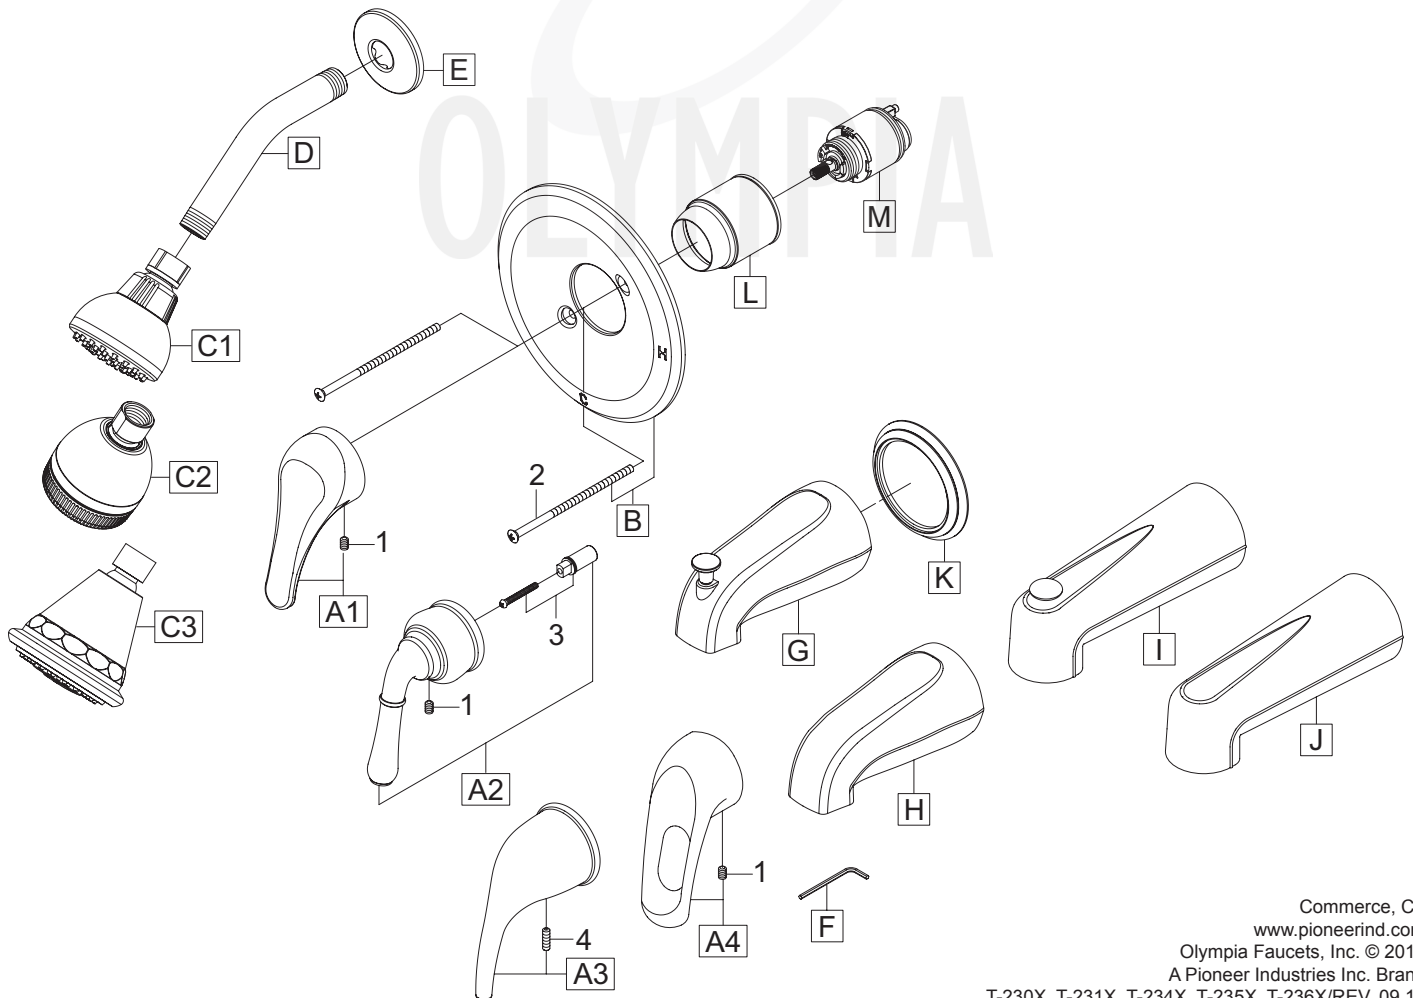

# PARTS BREAKDOWN SHEET

Model Number: T-230X, T-231X, T-234X, T-235X, T-236X

ITEM #	DESCRIPTION
A1	OP-140014* Metal Lever Handle (For T-230X )
A2	OP-140008* Lever Handle (For T-234X, T-235X)
A3	OP-140015* Lever Handle (For T-236X)
A4	OP-140010* Loop Handle (For T-231X)
B	OP-440009* Face Plate
C1	OP-640053* 1.5 GPM Showerhead (For T-230X, T-231X)
C2	OP-640029* 1.75 GPM Showerhead (For T-234X, T-236X)
C3	OP-640035* 1.75 GPM Showerhead (For T-235X)
D	OP-640002* Shower Arm
E	OP-640001* Shower Arm Flange
F	OP-490011 3/32" Allen Wrench

ITEM #	DESCRIPTION
G	OP-640018* Diverter Tub Spout (For T-23X0)
H	OP-640019* Tub Spout (For T-23X1)
I	OP-640033* 7" Extended Diverter Tub Spout (For T-2353)
J	OP-640034* 7" Extended Tub Spout (For T-2354)
K	OP-440042* Spout Escutcheon (For T-235X)
L	OP-440054* Sleeve
M	OP-340009 Ceramic Cartridge & Spool
1	OP-490029 Allen Screw
2	OP-440010* Face Plate Screws
3	OP-440033 Handle Adapter
4	OP-440043 Allen Screw

# PARTS BREAKDOWN SHEET

Model Number: T-233X, T-237X, T-238X

	ITEM #	DESCRIPTION
A	OP-640001*	Shower Arm Flange
B	OP-640002*	Shower Arm
C	OP-640038*	1.75 GPM Shower Head (For T-23X0, T-23X2)
D	OP-640037*	1.75 GPM Rain Shower Head (For T-23X4, T-23X5)
E	OP-640041*	1.75 GPM Shower Head (For T-2386, T-2387)
F	OP-440051*	Face Plate
G	OP-140011*	Lever Handle (For T-237X)
H	OP-140018*	Lever Handle (For T-238X)
I	OP-490011	3/32" Allen Wrench
J	OP-640007*	Diverter Tub Spout (For T-23X0, T-2386)

# PARTS BREAKDOWN SHEET

Model Number: T-239X, T-2391X

ITEM #	DESCRIPTION
A OP-640045*	Shower Arm Flange
B OP-640002*	Shower Arm
C OP-640038*	1.75 GPM Shower Head (For T-2390, T-2392, T-23910, T-23912)
D OP-640042*	1.75 GPM Shower Head (For T-2394, T-2395, T-2398, "-4S" Suf- fix)
E X-6400088*	1.75 GPM Shower Head (For T-2394-6, T-2395-6, T-2398-6)
F OP-640041*	1.75 GPM Shower Head (For T-23914, T-23915)
G OP-440056*	Face Plate
H OP-140019*	Lever Handle (For T-239X)
I OP-140021*	Lever Handle (For T-2391X)
J OP-490011	3/32" Allen Wrench