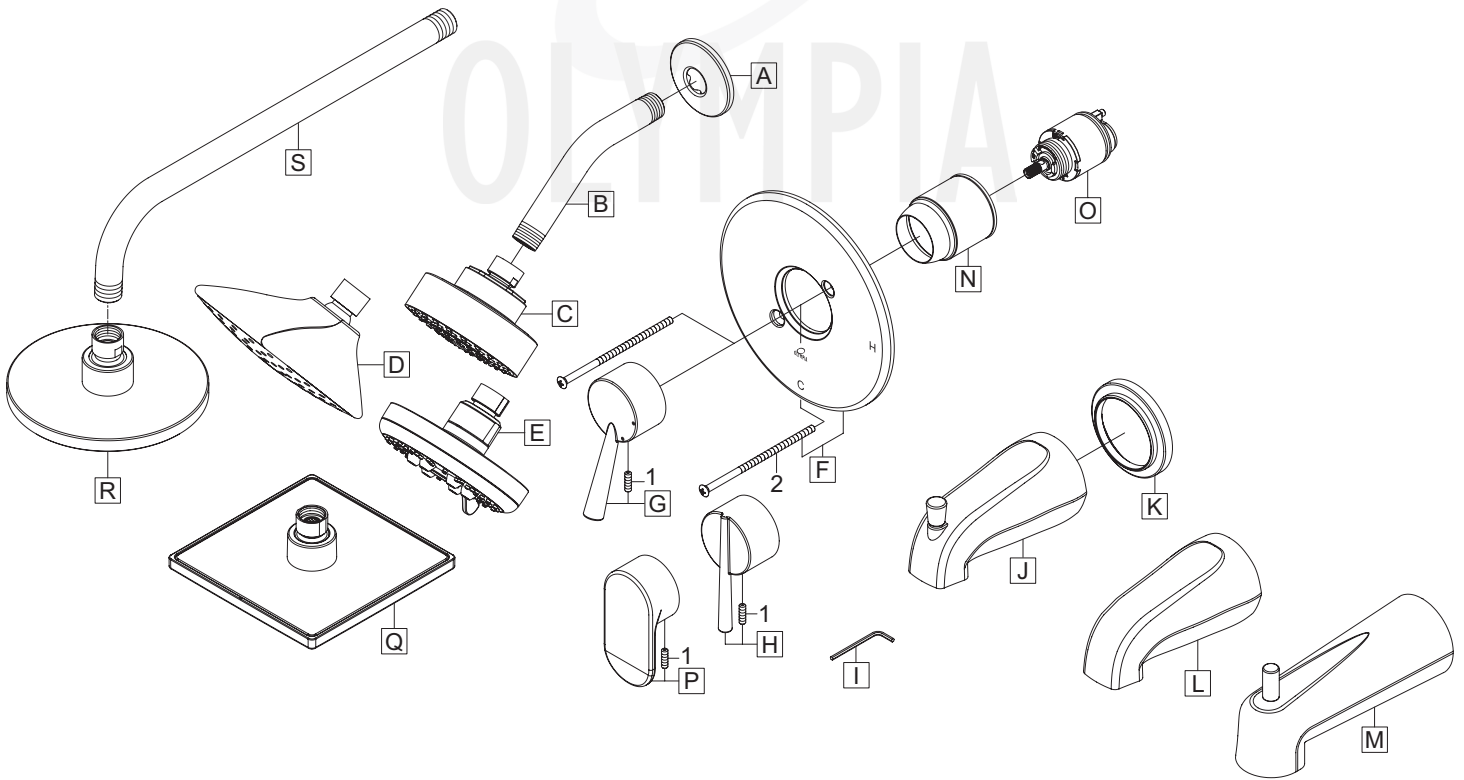

# PARTS BREAKDOWN SHEET

Model Number: T-233X, T-237X, T-238X

	ITEM #	DESCRIPTION
A	OP-640001*	Shower Arm Flange
B	OP-640002*	Shower Arm
C	OP-640038*	1.75 GPM Shower Head (For T-23X0, T-23X2)
D	OP-640037*	1.75 GPM Rain Shower Head (For T-23X4, T-23X5)
E	OP-640041*	1.75 GPM Shower Head (For T-2386, T-2387)
F	OP-440051*	Face Plate
G	OP-140011*	Lever Handle (For T-237X)
H	OP-140018*	Lever Handle (For T-238X)
I	OP-490011	3/32" Allen Wrench
J	OP-640007*	Diverter Tub Spout (For T-23X0, T-2386)

	ITEM #	DESCRIPTION
K	OP-640008*	Spout Escutcheon (For T-23X0, T-23X1, T-23X4, T-23X6)
L	OP-640019*	Tub Spout (For T-23X1)
M	OP-640040*	7" Extended Diverter Tub Spout (For T-23X4)
N	OP-440054*	Sleeve
O	OP-340009	Ceramic Cartridge & Spool
P	OP-140020*	Lever Handle (For T-233X)
Q	X-6400088*	1.75 GPM Shower Head (For T-239X-6)
R	OP-640047*	1.75 GPM Shower Head (For T-238X-6R(L))
S	OP-640056*	14" L Shower Arm (For T-2384-6RL, T-2385-6RL)
1	OP-440043	Allen Screw
2	OP-440010*	Face Plate Screws

# PARTS BREAKDOWN SHEET

Model Number: T-239X, T-2391X

ITEM #	DESCRIPTION
A OP-640045*	Shower Arm Flange
B OP-640002*	Shower Arm
C OP-640038*	1.75 GPM Shower Head (For T-2390, T-2392, T-23910, T-23912)
D OP-640042*	1.75 GPM Shower Head (For T-2394, T-2395, T-2398, "-4S" Suf- fix)
E X-6400088*	1.75 GPM Shower Head (For T-2394-6, T-2395-6, T-2398-6)
F OP-640041*	1.75 GPM Shower Head (For T-23914, T-23915)
G OP-440056*	Face Plate
H OP-140019*	Lever Handle (For T-239X)
I OP-140021*	Lever Handle (For T-2391X)
J OP-490011	3/32" Allen Wrench