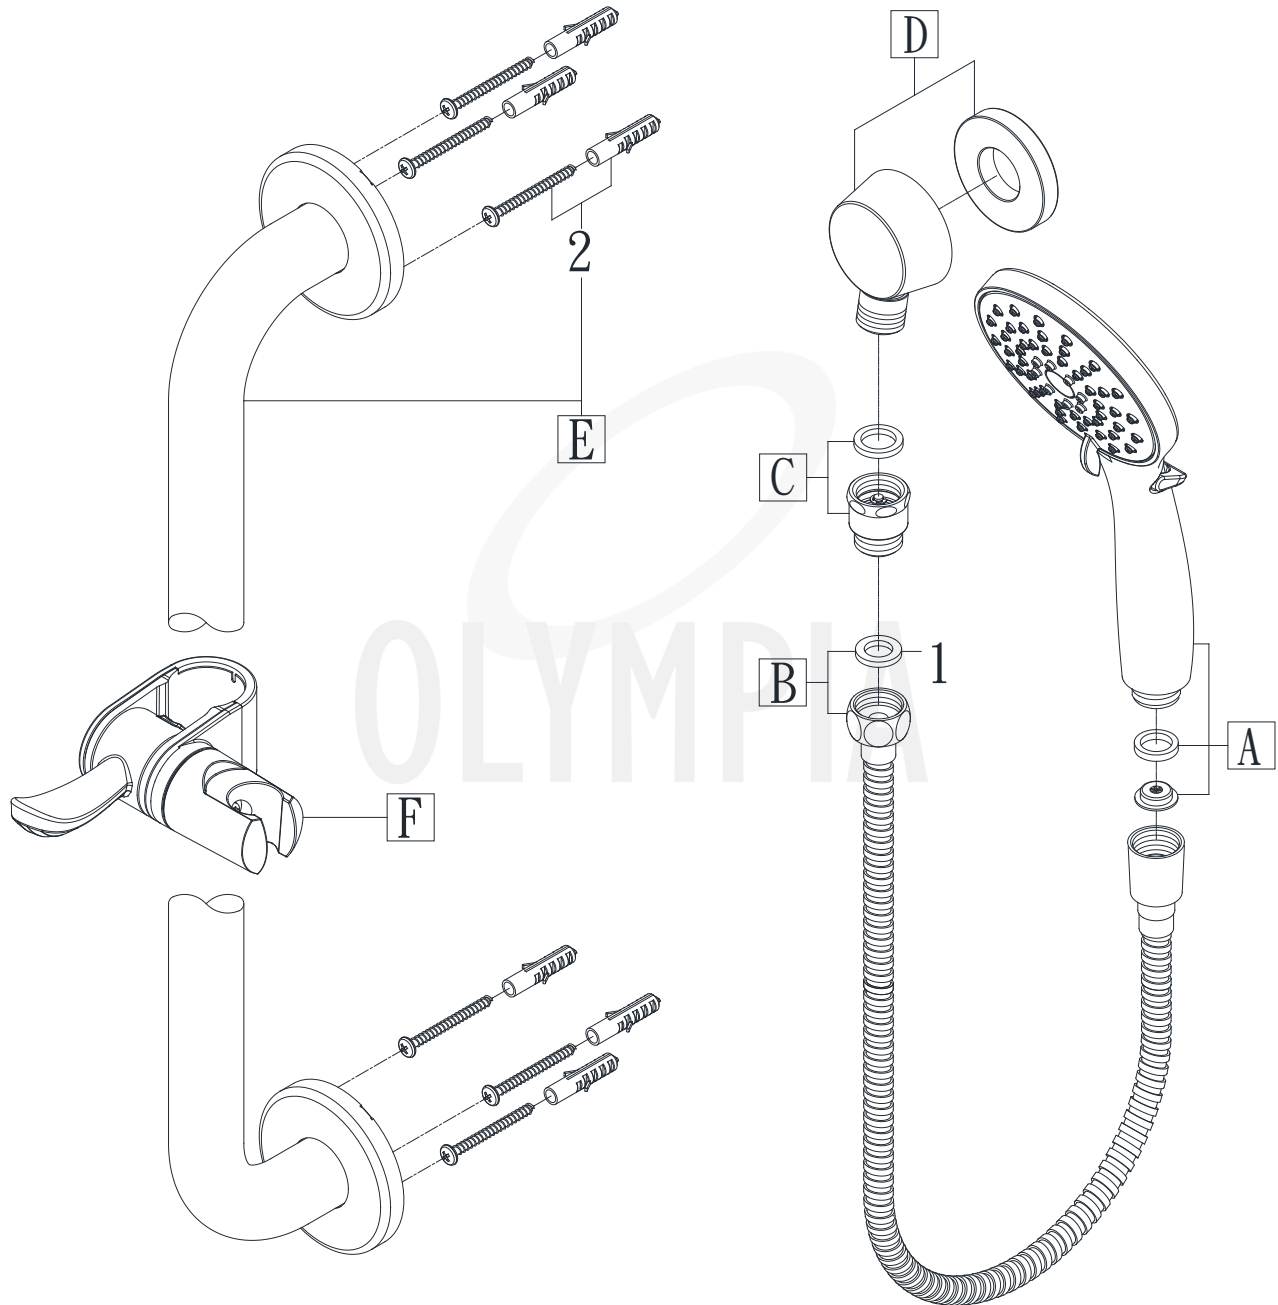

# PARTS BREAKDOWN SHEET

Model Number: T-239X, T-2391X

ITEM #	DESCRIPTION
A OP-640045*	Shower Arm Flange
B OP-640002*	Shower Arm
C OP-640038*	1.75 GPM Shower Head (For T-2390, T-2392, T-23910, T-23912)
D OP-640042*	1.75 GPM Shower Head (For T-2394, T-2395, T-2398, "-4S" Suf- fix)
E X-6400088*	1.75 GPM Shower Head (For T-2394-6, T-2395-6, T-2398-6)
F OP-640041*	1.75 GPM Shower Head (For T-23914, T-23915)
G OP-440056*	Face Plate
H OP-140019*	Lever Handle (For T-239X)
I OP-140021*	Lever Handle (For T-2391X)
J OP-490011	3/32" Allen Wrench

# PARTS BREAKDOWN SHEET

Model Number: P-2230T, P-2270T, P-2280T

\* Note: Please specify finish/color when ordering.

	ITEM #	DESCRIPTION
A1	OP-160003*	Lever Handle (For P-2270T)
A2	OP-140018*	Lever Handle (For P-2280T)
A3	OP-140020*	Lever Handle (For P-2230T)
B	OP-460022	Handle Adapter
C	X-4600035*	Sleeve
D	X-4600011*	Face Plate
E	OP-490011	3/32" Allen Wrench
1	OP-440043	3/32" Allen Screw
2	X-4600012	Rubber Gasket

# PARTS BREAKDOWN SHEET

**Model Number: P-2290T, P-2291T**

\* Note: Please specify finish/color when ordering.

	ITEM #	DESCRIPTION
A1	OP-140019*	Lever Handle (For P-2290T)
A2	OP-140021*	Lever Handle (For P-2291T)
B	OP-460022	Handle Adapter
C	X-4600035*	Sleeve
D	X-6600004*	Face Plate
E	OP-490011	3/32" Allen Wrench
1	OP-440043	3/32" Allen Screw

**PARTS BREAKDOWN SHEET**

**Handheld Shower Set with Grab / Slide Bar**

ITEM#	DESCRIPTION	ITEM#	DESCRIPTION
A	OP-660008* 1.75 GPM Handheld Showerhead	E	OP-460028* Slide/Grab Bar
B	OP-460027* 60" SST Hose	F	OP-460029* Handheld Shower Holder
C	OP-460020* Vacuum Breaker	1	OP-460025 Washer
D	OP-460006* Drop Ell	2	OP-460030 Mounting Kit