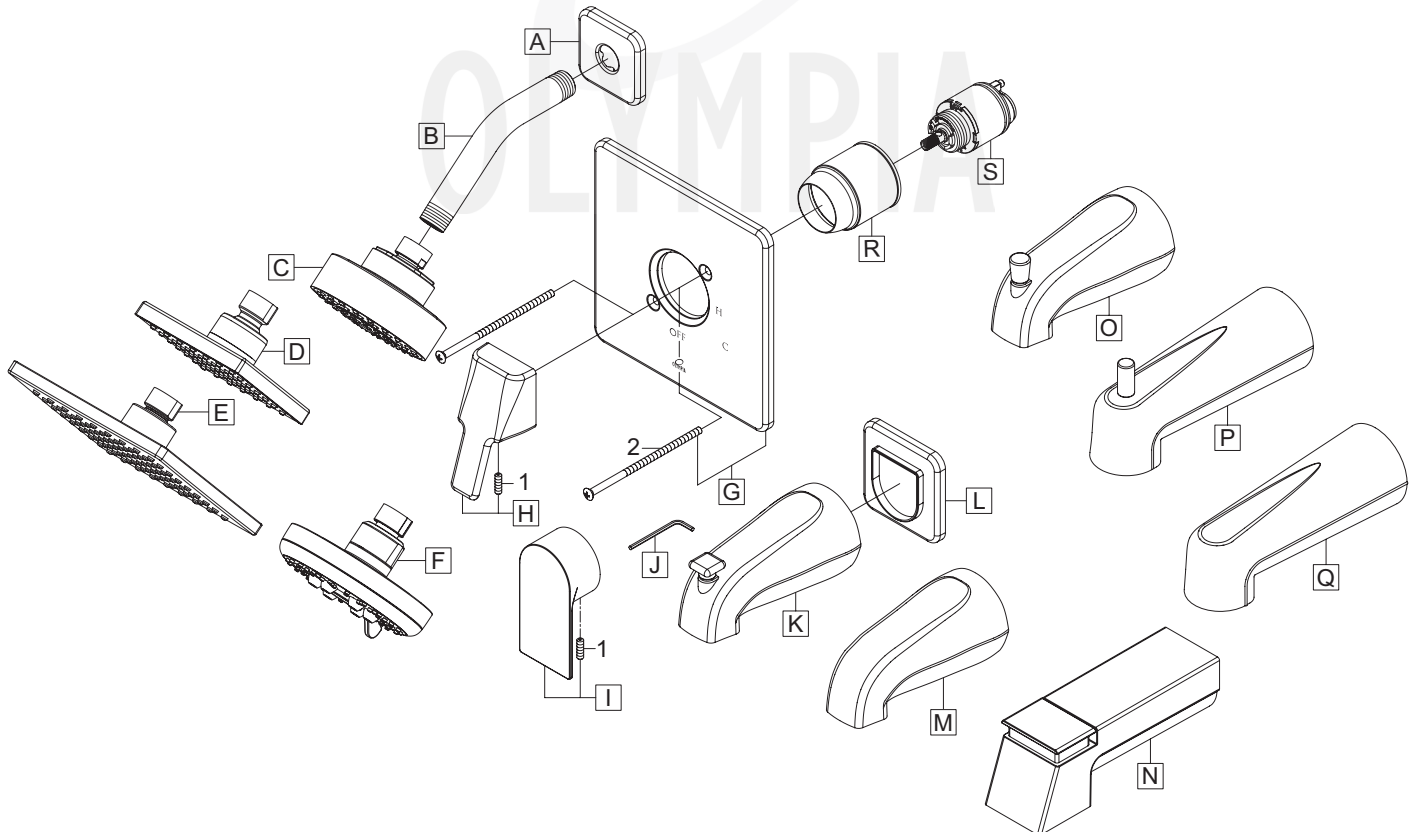

PARTS BREAKDOWN SHEET

Model Number: T-239X, T-2391X

ITEM #	DESCRIPTION
A OP-640045*	Shower Arm Flange
B OP-640002*	Shower Arm
C OP-640038*	1.75 GPM Shower Head (For T-2390, T-2392, T-23910, T-23912)
D OP-640042*	1.75 GPM Shower Head (For T-2394, T-2395, T-2398, "-4S" Suf- fix)
E X-6400088*	1.75 GPM Shower Head (For T-2394-6, T-2395-6, T-2398-6)
F OP-640041*	1.75 GPM Shower Head (For T-23914, T-23915)
G OP-440056*	Face Plate
H OP-140019*	Lever Handle (For T-239X)
I OP-140021*	Lever Handle (For T-2391X)
J OP-490011	3/32" Allen Wrench

ITEM #	DESCRIPTION
K OP-640046*	Diverter Tub Spout (For T-2390, T-2394(-6))
L OP-440055*	Spout Escutcheon
M OP-640019*	Tub Spout (For T-2391, T-23911)
N OP-640043*	7" Extended Diverter Tub Spout (For T-2396, T-2398)
N OP-640044*	7" Extended Tub Spout (For T-2397)
O OP-640007*	Diverter Tub Spout (For T-23910)
P OP-640040*	7" Extended Diverter Tub Spout (For T-23914)
Q OP-640034*	7" Extended Tub Spout (For T-23917)
R OP-440054*	Sleeve
S OP-340009	Ceramic Cartridge & Spool
1 OP-440043	Allen Screw
2 OP-440010*	Face Plate Screws

* Note- Please Specify finish/color code while ordering.