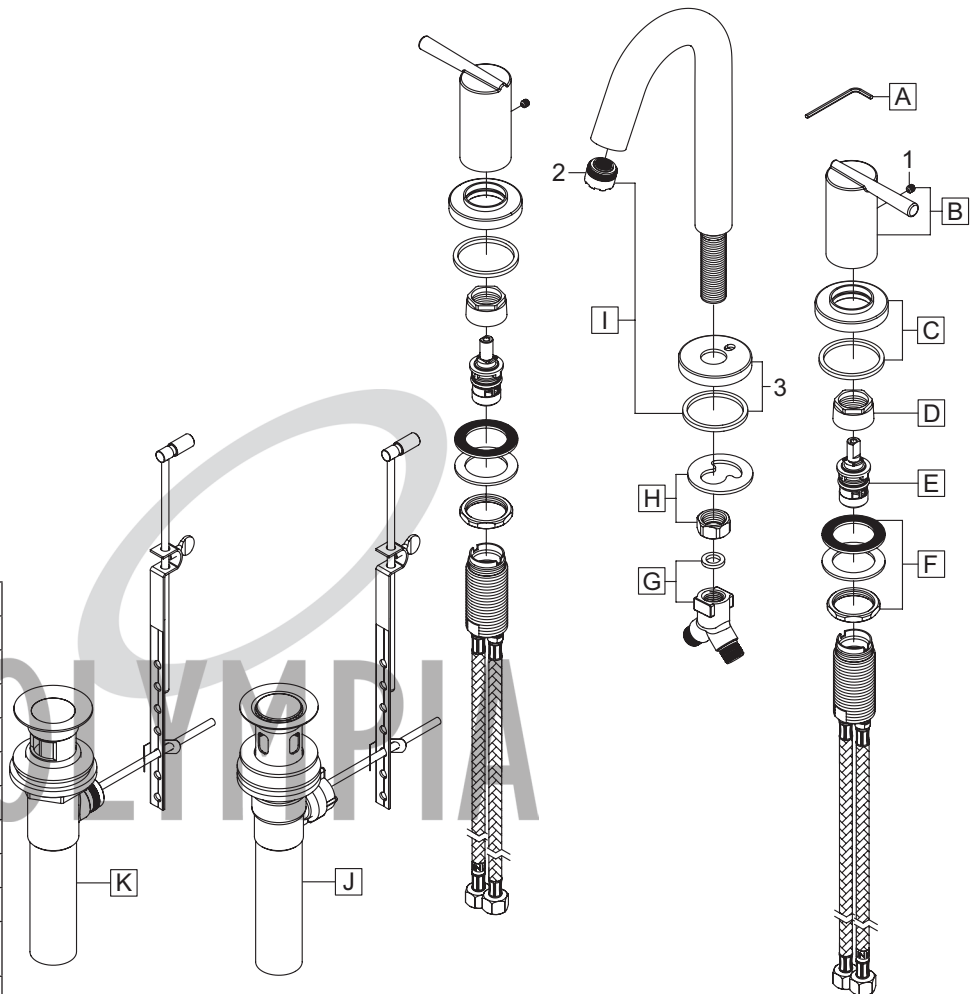

PARTS BREAKDOWN SHEET

TWO HANDLE LAVATORY WIDESPREAD FAUCET

Model #: _____

Specific Features: _____

Project Name: _____

Submitted For: _____

Date: _____

- Lever Handles
- Rigid Gooseneck Spout
- 4" Reach, 5" From Deck to Aerator
- Ceramic Disc Cartridges
- 3-Hole 4" to 16" Installation
- 50/50 or Brass Pop-Up Drain Assembly
- With 1.2 GPM Flow Rate

- ASME A112.18.1
- ANSI A117.1
- ANSI / NSF 61, SECTION 9
- CONTAINS NO MORE THAN 0.25% WEIGHTED AVERAGE LEAD CONTENT

ITEM #	DESCRIPTION
A	OP-490011 3/32" Allen Wrench
B	OP-190016C, H Lever Handle-Cold, Hot
C	OP-430036* Escutcheon & Gasket
D	OP-490006 Bonnet Nut
E	OP-330002C,H Ceramic Disc Cartridge-Cold,Hot
F	OP-590002 Valve Mounting Kit
G	OP-490009 "Y" Connector & Washer
H	OP-430001 Spout Mounting Kit
I	OP-230006* Gooseneck Style Spout
J	OP-630008* 50/50 Drain Assembly (For L-7420)
K	OP-630009* Brass Pop-Up Drain Assembly (For L-7422)
1	OP-420047 3/32" Allen Screw
2	OP-490062* 1.2 GPM Aerator
3	OP-430037* Spout Escutcheon and Gasket

PARTS BREAKDOWN SHEET

Model Number: L-742X Series

* Note: Please specify finish/color when ordering.

	ITEM #	DESCRIPTION
A	OP-190016C, H*	Lever Handle-Cold, Hot
B	OP-430036*	Valve Escutcheon & Gasket
C	OP-530006	Valve Mounting Kit
D	OP-490006	Bonnet Nut
E	OP-330002C, H	Ceramic Stem-Cold, Hot
F	OP-230009*	Gooseneck Style Spout
G	OP-430001	Spout Mounting Kit
H	X-4300101	'Y' Connector
I1	OP-630009*	Brass Pop-Up Drain Assembly
I2	OP-630008*	50/50 Pop-Up Drain Assembly
1	OP-490011	3/32" Allen Wrench
2	OP-420047	3/32" Allen Screw
3	OP-490062*	1.2 GPM Aerator
4	OP-430037*	Spout Escutcheon & Gasket