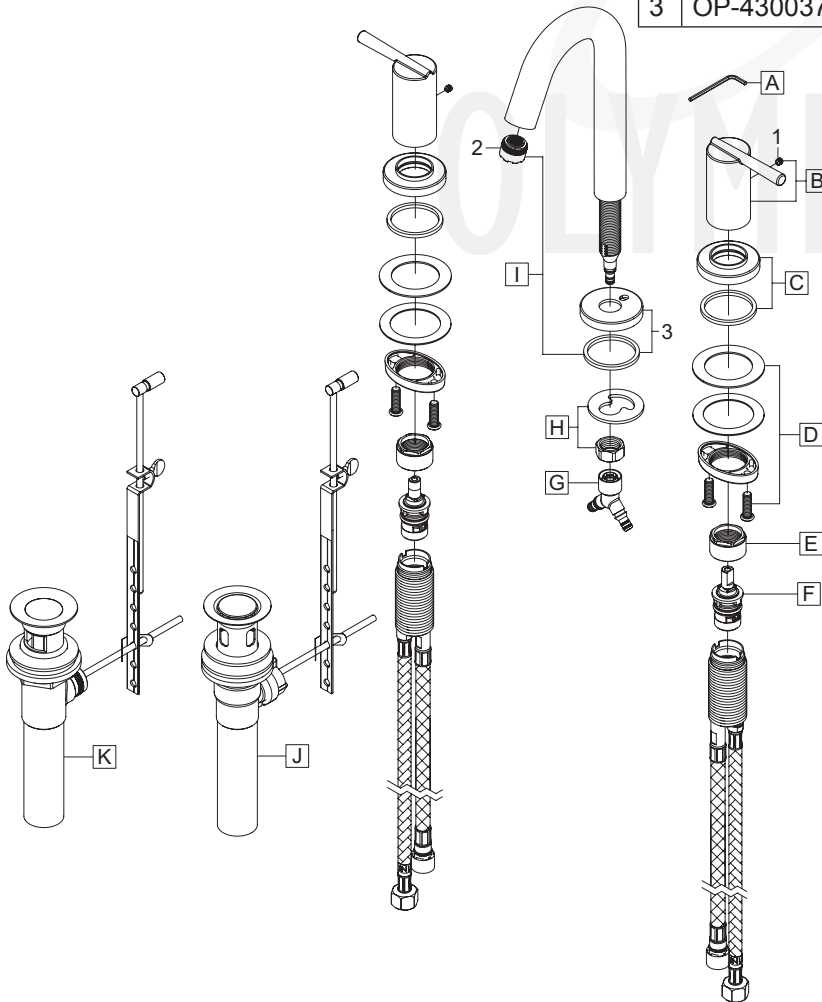

- ASME A112.18.1
- ANSI A117.1
- ANSI / NSF 61, SECTION 9
- CONTAINS NO MORE THAN 0.25% WEIGHTED AVERAGE LEAD CONTENT

ITEM #	DESCRIPTION
A	OP-490011 3/32" Allen Wrench
B	OP-190016C, H Lever Handle-Cold, Hot
C	OP-430036* Escutcheon & Gasket
D	OP-490006 Bonnet Nut
E	OP-330002C,H Ceramic Disc Cartridge-Cold,Hot
F	OP-590002 Valve Mounting Kit
G	OP-490009 "Y" Connector & Washer
H	OP-430001 Spout Mounting Kit
I	OP-230006* Gooseneck Style Spout
J	OP-630008* 50/50 Drain Assembly (For L-7420)
K	OP-630009* Brass Pop-Up Drain Assembly (For L-7422)
1	OP-420047 3/32" Allen Screw
2	OP-490062* 1.2 GPM Aerator
3	OP-430037* Spout Escutcheon and Gasket

	ITEM #	DESCRIPTION
A	OP-490011	3/32" Allen Wrench
B	OP-190016C, H*	Lever Handle-Cold, Hot
C	OP-430036*	Valve Escutcheon & Gasket
D	OP-530006	Valve Mounting Kit
E	OP-490006	Bonnet Nut
F	OP-330002C, H	Ceramic Stem-Cold, Hot
G	X-4300101	'Y' Connector
H	OP-430001	Spout Mounting Kit
I	OP-230009*	Gooseneck Style Spout
J	OP-630008*	50/50 Pop-Up Drain Assembly (For L-7420)
K	OP-630009*	Brass Pop-Up Drain Assembly (For L-7422)
1	OP-420047	3/32" Allen Screw
2	OP-490062*	1.2 GPM Aerator
3	OP-430037*	Spout Escutcheon & Gasket

PARTS BREAKDOWN SHEET

Model Number: L-742X Series

* Note: Please specify finish/color when ordering.

	ITEM #	DESCRIPTION
A	OP-190016C, H*	Lever Handle-Cold, Hot
B	OP-430036*	Valve Escutcheon & Gasket
C	OP-530006	Valve Mounting Kit
D	OP-490006	Bonnet Nut
E	OP-330002C, H	Ceramic Stem-Cold, Hot
F	OP-230009*	Gooseneck Style Spout
G	OP-430001	Spout Mounting Kit
H	X-4300101	'Y' Connector
I1	OP-630009*	Brass Pop-Up Drain Assembly
I2	OP-630008*	50/50 Pop-Up Drain Assembly
1	OP-490011	3/32" Allen Wrench
2	OP-420047	3/32" Allen Screw
3	OP-490062*	1.2 GPM Aerator
4	OP-430037*	Spout Escutcheon & Gasket