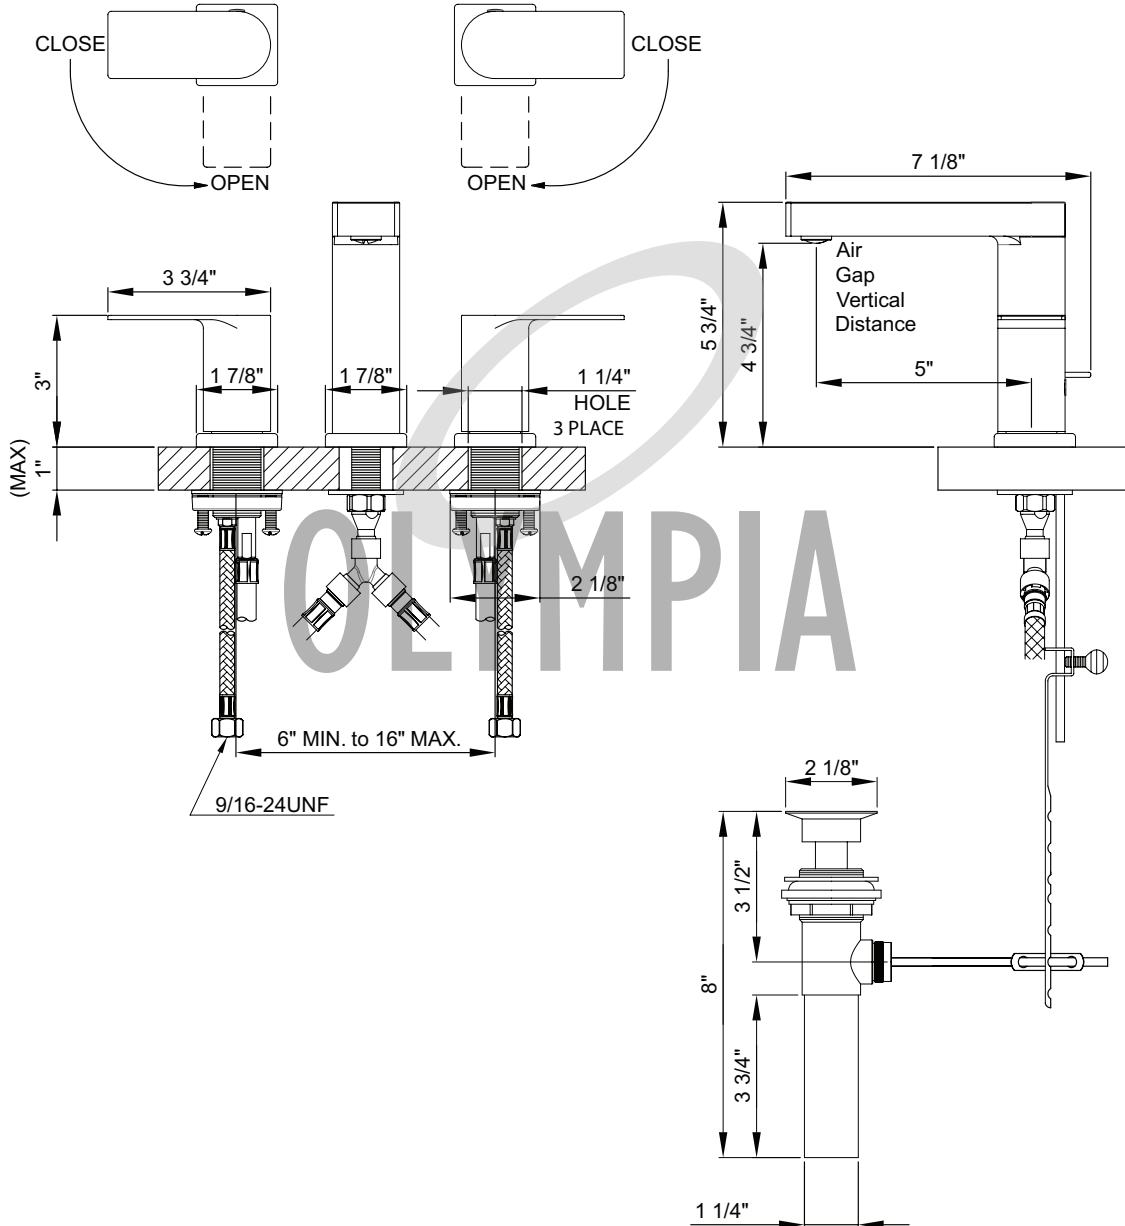

Two Handle Lavatory Widespread Faucet

- Lever Handles
- 5" Reach, 4-3/4" From Deck to Aerator
- Ceramic Disc Cartridges
- 3-Hole 4" to 16" Installation
- Brass Pop-Up Drain Assembly
- With 1.2 GPM Flow Rate
- Easy-install mounting nut

Code and Standards

ADA: Compliance to ICC/ANSI A117.1
(Lever Handle Only)

*For other finishes and flow rates offered, please visit our website, email an inquiry to sales@pioneerind.com or contact our sales at 800-338-9468

Brass Pop-Up Drain