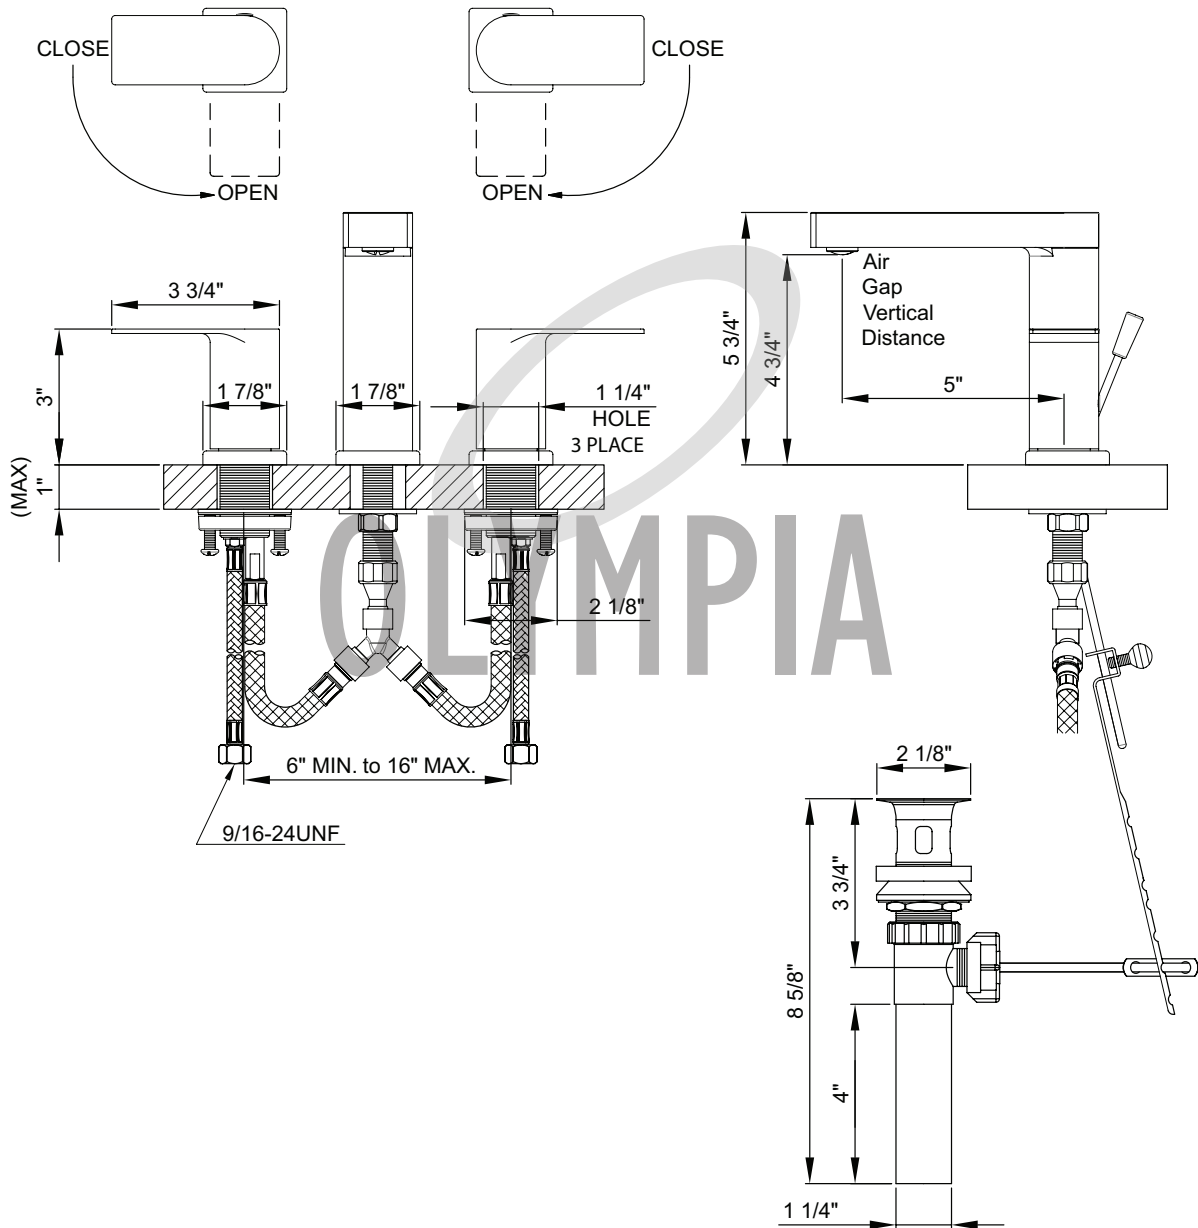

Olympia Faucets
VALUE FOR BUILDERS

L-7400
i4 Series

Two Handle Lavatory Widespread Faucet

- Lever Handles
- 5" Reach, 4-3/4" From Deck to Aerator
- Ceramic Disc Cartridges
- 3-Hole 4" to 16" Installation
- 50/50 Pop-Up Drain Assembly
- With 1.2 GPM Flow Rate
- Easy-install mounting nut

Code and Standards

ADA: Compliance to ICC/ANSI A117.1
(Lever Handle Only)

*For other finishes and flow rates offered, please visit our website, email an inquiry to sales@pioneerind.com or contact our sales at 800-338-9468

50/50 Pop-Up Drain