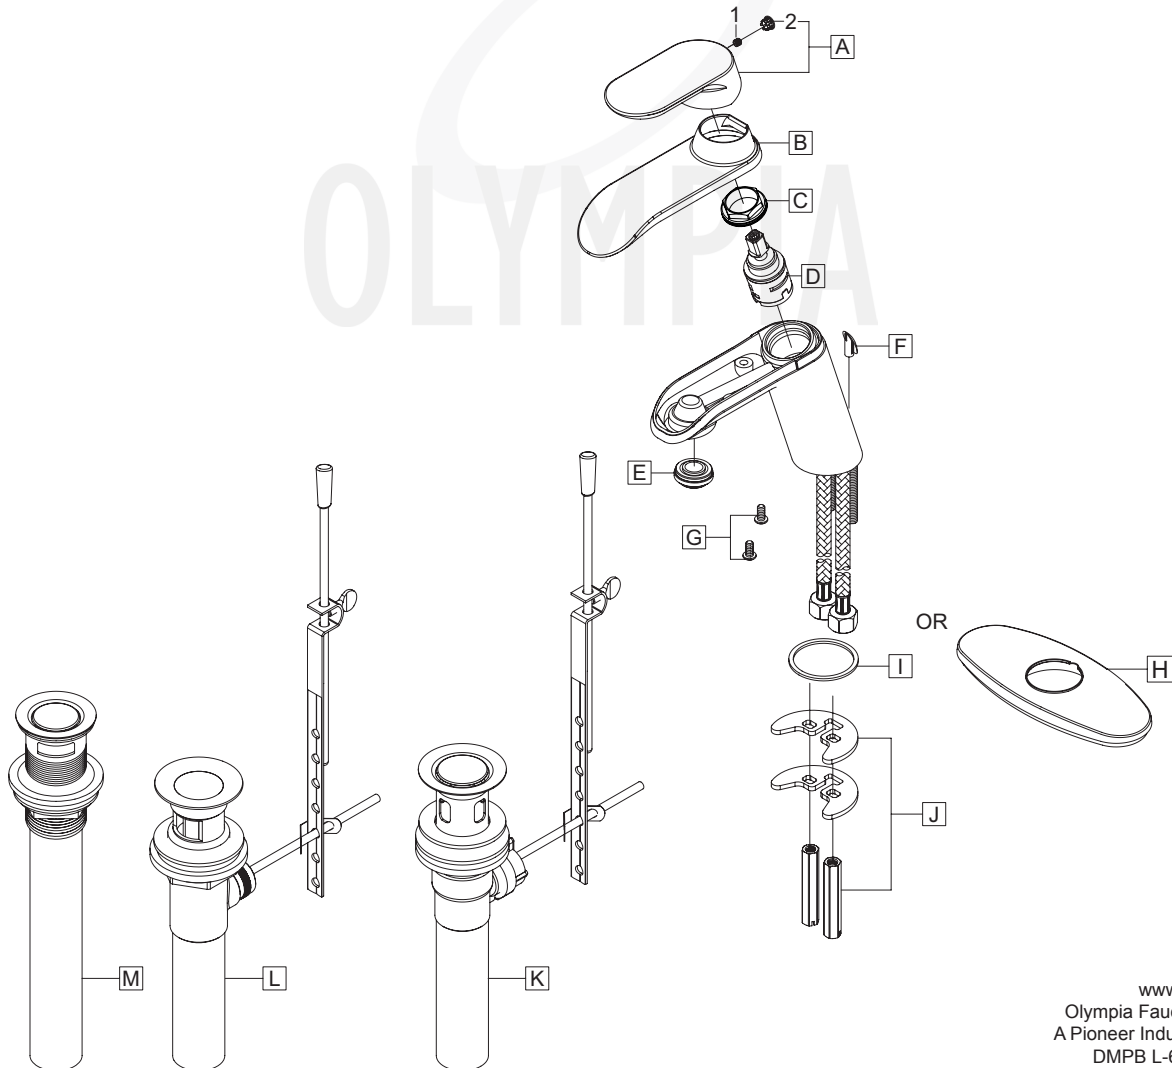

PARTS BREAKDOWN SHEET

Model Number: L-603X

* Note: Please specify finish/color when ordering.

	ITEM #	DESCRIPTION
I	OP-430042	Gasket
J	OP-530005	Mounting Kit
K	OP-630005*	50/50 Pop-Up Drain Assembly (For L-6030(-WD))
L	OP-630006*	Brass Pop-Up Drain Assembly (For L-6032(-WD))
M	OP-630007*	Touch Down Drain (For L-6033)
1	OP-420047	3/32" Allen Screw
2	X-4900044*	Hole Cover

	ITEM #	DESCRIPTION
A	OP-130004*	Lever Handle
B	OP-430038*	Housing
C	OP-430039	Retainer Nut
D	X-3300006	Ceramic Disc Cartridge
E	OP-430040	1.2 GPM Aerator
F	OP-430023*	Hole Cover (For L-6031(-WD), L-6033)
G	OP-430041	Screw
H	OP-430026*	Deck Plate (For L-6030-WD, L-6031-WD, L-6032-WD)

PARTS BREAKDOWN SHEET

Model Number: L-603X

* Note: Please specify finish/color when ordering.

	ITEM #	DESCRIPTION
A	OP-130004*	Lever Handle
B	OP-430038*	Housing
C	OP-430039	Retainer Nut
D	X-3300007	Ceramic Disc Cartridge
E	OP-430040	1.2 GPM Aerator
F	OP-430023*	Hole Cover (For L-6031(-WD), L-6033)
G	OP-430041	Screw
H	OP-430026*	Deck Plate (For "WD" Suffix)
I	OP-430042	Gasket
J	OP-530005	Mounting Kit
K	OP-630005*	50/50 Pop-Up Drain Assembly (For L-6030(-WD))
L	OP-630006*	Brass Pop-Up Drain Assembly (For L-6032(-WD))
M	OP-630007*	Push Pop-Up Drain Assembly (For L-6033)
1	OP-420047	3/32" Allen Screw
2	X-4900044*	Hole Cover