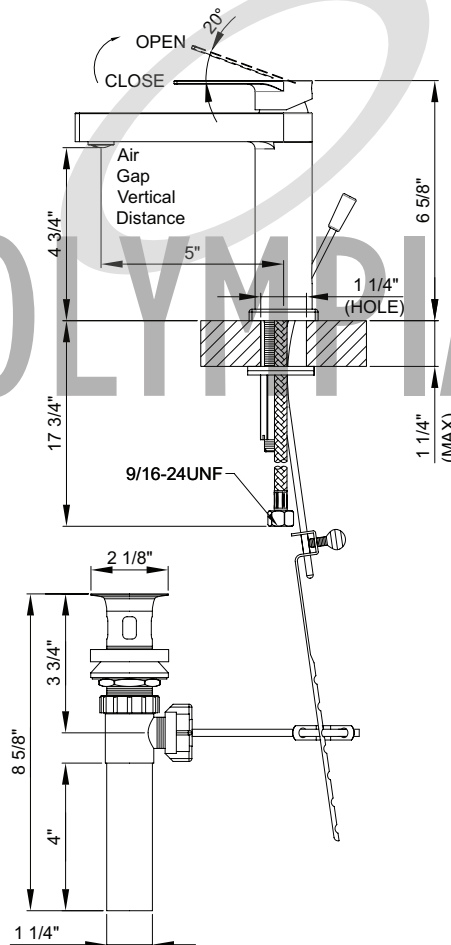

Olympia Faucets
VALUE FOR BUILDERS

L-6000
i4 Series

Single Handle Lavatory Faucet

- Lever Handle
- 5" Reach, 4-3/4" From Deck to Aerator
- Ceramic Disc Cartridge
- 1-Hole Installation
- 50/50 Pop-Up Drain Assembly
- Easy-Install 18" Flex Supply Lines With 3/8" Connections
- With 1.2 GPM Flow Rate

Code and Standards

ADA: Compliance to ICC/ANSI A117.1
(Lever Handle Only)

*For other finishes and flow rates offered, please visit our website, email an inquiry to sales@pioneerind.com or contact our sales at 800-338-9468

50/50 Pop-Up Drain