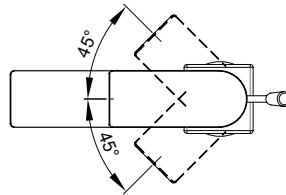

50/50 Pop-Up Drain