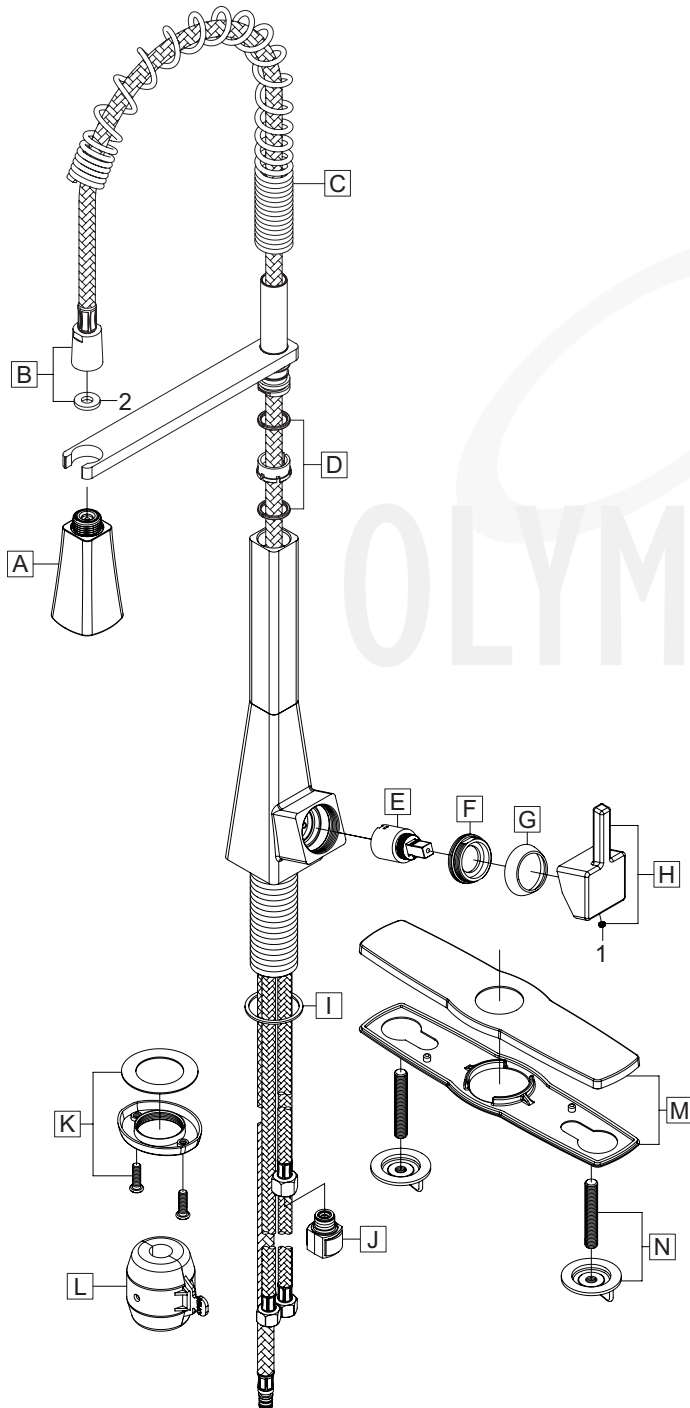

PARTS BREAKDOWN SHEET

Model Number: K-5070

* Note: Please specify finish/color when ordering.

	ITEM #	DESCRIPTION
A	OP-420088*	1.5 GPM Spray Head
B	X-4200198*	Spray Hose
C	OP-420069*	Spring
D	X-4200191	Spout Repair Kit
E	OP-390003	Ceramic Disc Cartridge
F	OP-420057	Retainer Nut
G	OP-420058*	Cap
H	OP-120006*	Lever Handle
I	OP-420059	Washer
J	X-4200199	Quick Connect
K	OP-520015	Locknut with Screws
L	OP-420070	Weight
M	X-4200173*	Deck Plate & Base Gasket
N	OP-520003	Mounting Bolts & Nuts
1	OP-420061	Allen Screw
2	OP-420075	Washer