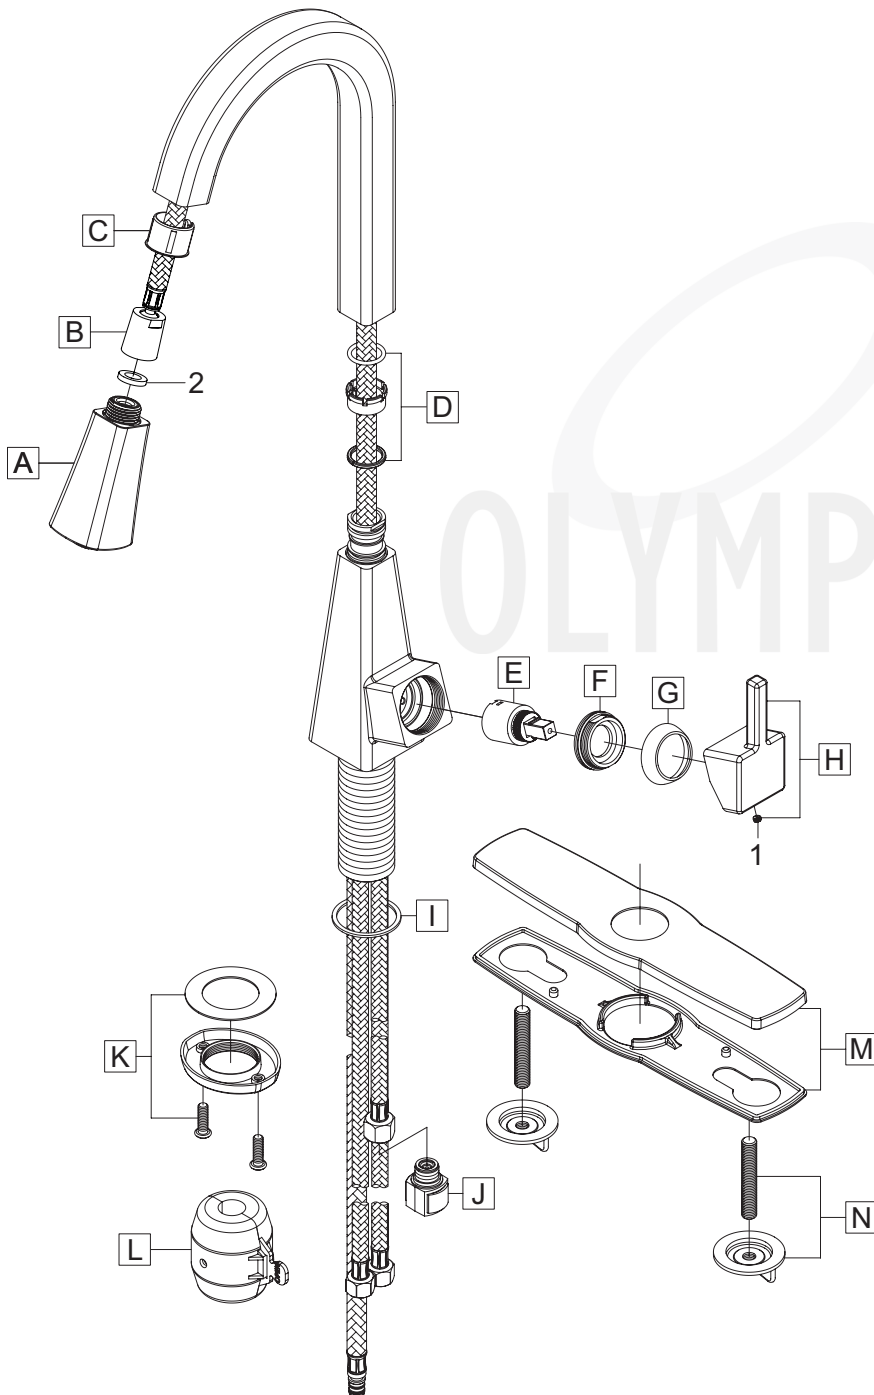

# PARTS BREAKDOWN SHEET

Model Number: K-5060

\* Note: Please specify finish/color when ordering.

	ITEM #	DESCRIPTION
A	OP-420088*	1.5 GPM Spray Head
B	X-4200197	Spray Hose
C	X-4200178	Spray Head Support
D	X-4200190	Spout Repair Kit
E	OP-390003	Ceramic Disc Cartridge
F	OP-420057	Retainer Nut
G	OP-420058*	Cap
H	OP-120006*	Lever Handle
I	OP-420059	Washer
J	X-4200199	Quick Connect
K	OP-520015	Locknut with Screws
L	OP-420070	Weight
M	X-4200173*	Deck Plate & Base Gasket
N	OP-520003	Mounting Bolts & Nuts
1	OP-420061	Allen Screw
2	OP-420075	Washer