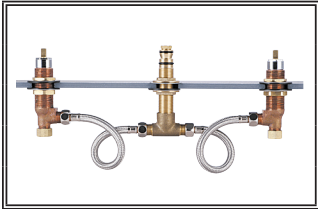

PARTS BREAKDOWN SHEET

TWO HANDLE ROMAN TUB VALVE ONLY

P-1131B SHOWN

Model #: _____

Specific Features: _____

Project Name: _____

Submitted For: _____

Date: _____

- Deck or Ledge Mount
- 1/4 Turn Operation Ceramic Disc Cartridges
- Quick Mount Connector
- Fits 8" to 24" Center
- Valve Stem Extension
- Brass Plug
- Mud Guards Included

Model #	Features	Finish	
P-1131B			

Olympia products are engineered and manufactured to meet the following standards and codes:

ASME A112.18.1
IAPMO LISTED

	ITEM #	DESCRIPTION
A	OP-540004	Valve Mounting Kit
B	OP-490006	Bonnet Nut
C	OP-340004C,H	Ceramic Cartridge, Cold,Hot
D	OP-590001	Supply Nut
E	OP-540006	Shank & Plug
F	OP-540005	Spout Mounting Kit
G	OP-440026	T Connector & Washer
H	OP-440025	Flex Hose Connector