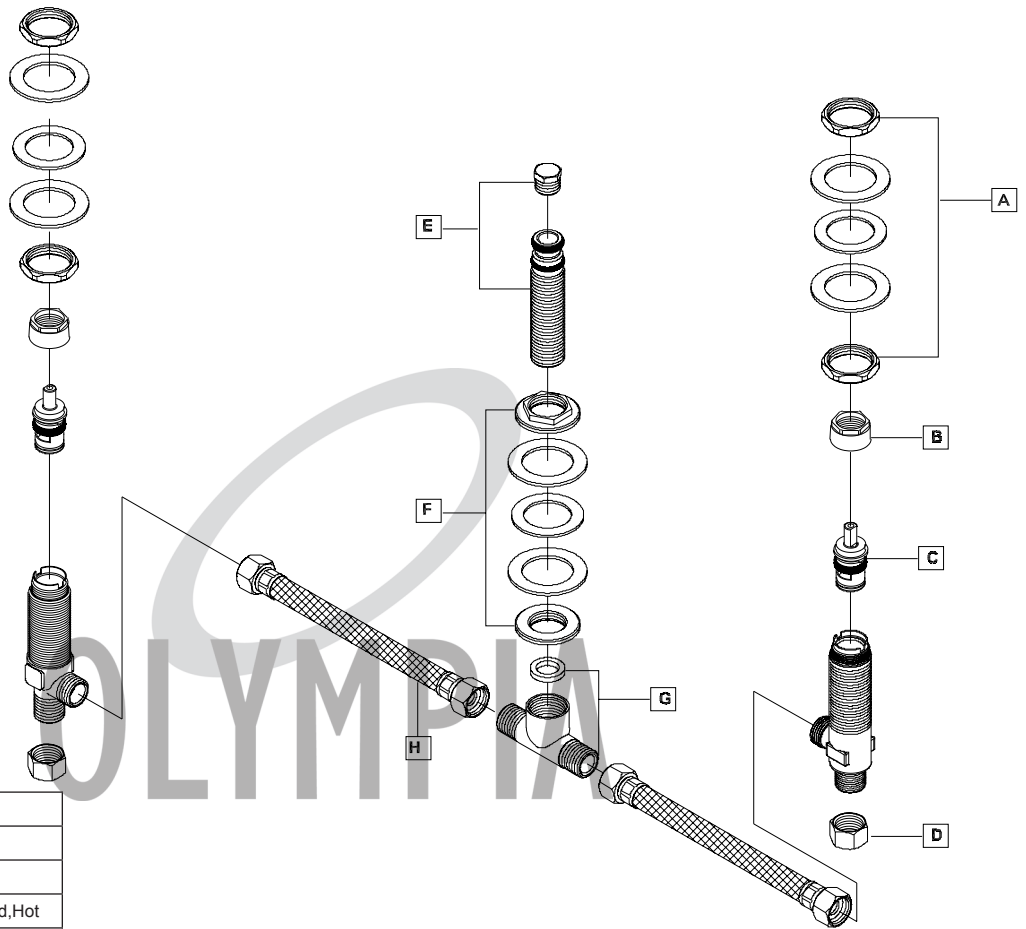

PARTS BREAKDOWN SHEET

TWO HANDLE ROMAN TUB VALVE ONLY

P-1131B SHOWN

Model #: _____

Specific Features: _____

Project Name: _____

Submitted For: _____

Date: _____

- Deck or Ledge Mount
- 1/4 Turn Operation Ceramic Disc Cartridges
- Quick Mount Connector
- Fits 8" to 24" Center
- Valve Stem Extension
- Brass Plug
- Mud Guards Included

Model #	Features	Finish	
P-1131B			

Olympia products are engineered and manufactured to meet the following standards and codes:

ASME A112.18.1
IAPMO LISTED

	ITEM #	DESCRIPTION
A	OP-540004	Valve Mounting Kit
B	OP-490006	Bonnet Nut
C	OP-340004C,H	Ceramic Cartridge, Cold,Hot
D	OP-590001	Supply Nut
E	OP-540006	Shank & Plug
F	OP-540005	Spout Mounting Kit
G	OP-440026	T Connector & Washer
H	OP-440025	Flex Hose Connector