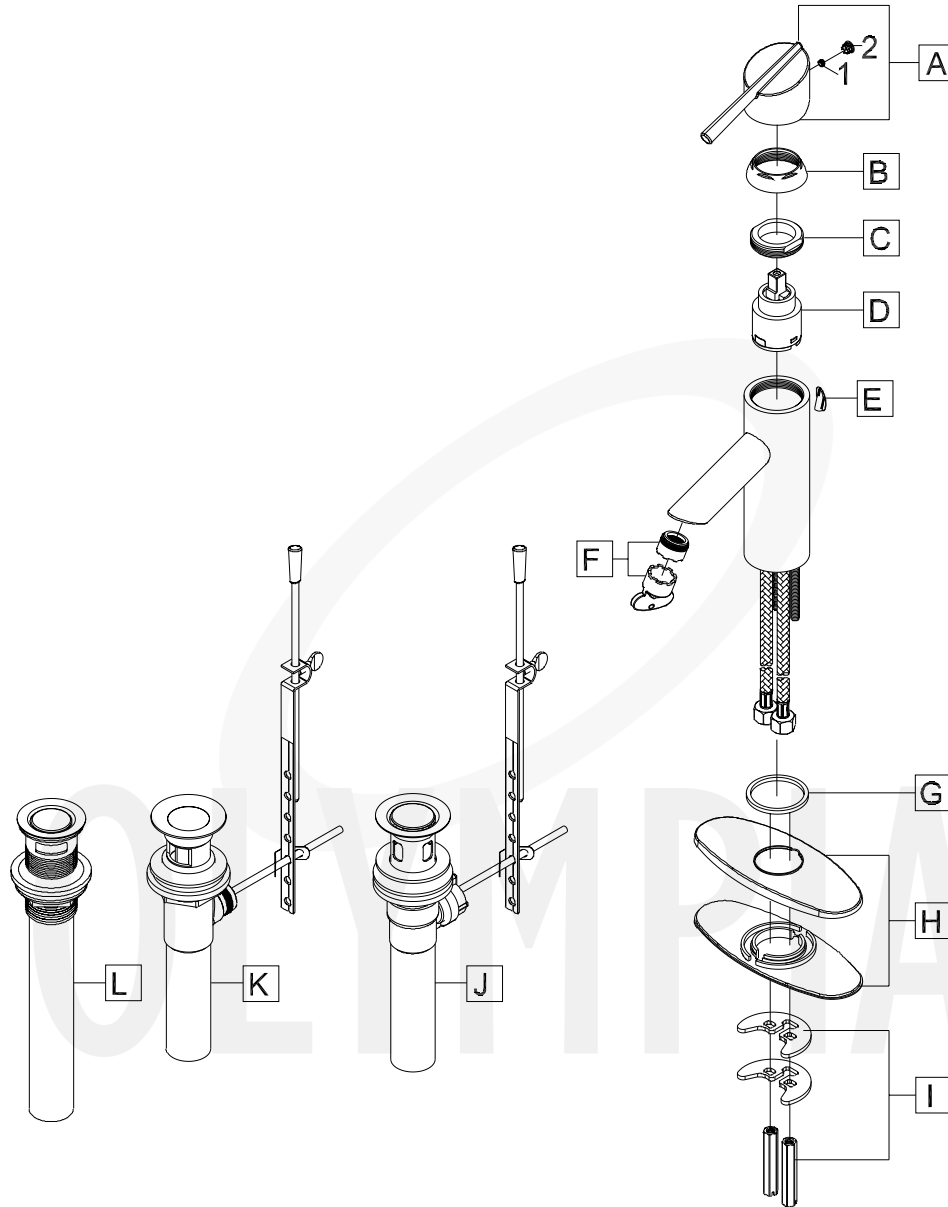

Phone: 888.772.7701

Model# L-602X - i2v Single Handle Lavatory Faucet Series

La Vergne, TN 37086

Fax: 323.888.9515

Email: sales@olympiafaucets.com

www.olympiafaucets.com

| ITEM# | DESCRIPTION | ITEM# | DESCRIPTION |
|-------|---|-------|---|
| A | OP-130003* Lever Handle | H | OP-430026* Deck Plate (For L-6020-WD, L-6021-WD, L-6022-WD) |
| B | OP-430021* Cap | I | OP-530005 Mounting Kit |
| C | OP-420042 Locknut | J | OP-630005* 50/50 Pop-Up Drain Assembly (For L-6020, L-6020-WD) |
| D | OP-320002 Ceramic Disc Cartridge | K | OP-630006* Brass Pop-Up Drain Assembly (For L-6022, L-6022-WD) |
| E | OP-430023* Hole Cover(For L-6021, L-6021-WD, L-6023) | L | OP-630007* Touch Down Drain (For L-6023) |
| F | X-4300090 1.5 GPM Laminar | 1 | OP-420061 3/32" Allen Screw |
| G | OP-430025 Gasket | 2 | X-4900044* Hole Cover |

L-602X Series/REV. 03 2017

PARTS BREAKDOWN SHEET

Model Number: L-602X Series

* Note: Please specify finish/color when ordering.

| | ITEM # | DESCRIPTION | | ITEM # | DESCRIPTION |
|---|------------|---|----|------------|--|
| A | OP-130003* | Lever Handle | H | OP-530005 | Mounting Kit |
| B | OP-430021* | Cap | I1 | OP-630005* | 50/50 Pop-Up Drain Assembly (For L-6020 Faucets) |
| C | OP-420042 | Locknut | I2 | OP-630006* | Brass Pop-Up Drain Assembly (For L-6022 Faucets) |
| D | OP-320002 | Ceramic Disc Cartridge | I3 | OP-630007* | Brass Touch Down Drain (For L-6023) |
| E | OP-430023* | Hole Cover (For L-6021, L-6023, L-6025 Faucets) | I4 | OP-630011* | 50/50 Touch Down Drain (For L-6025) |
| F | OP-490062* | 1.2 GPM Aerator | 1 | X-4900044* | Hole Cover |
| G | OP-430026* | Deck Plate (For "-WD" Suffix) | 2 | OP-420061 | 3/32" Allen Screw |