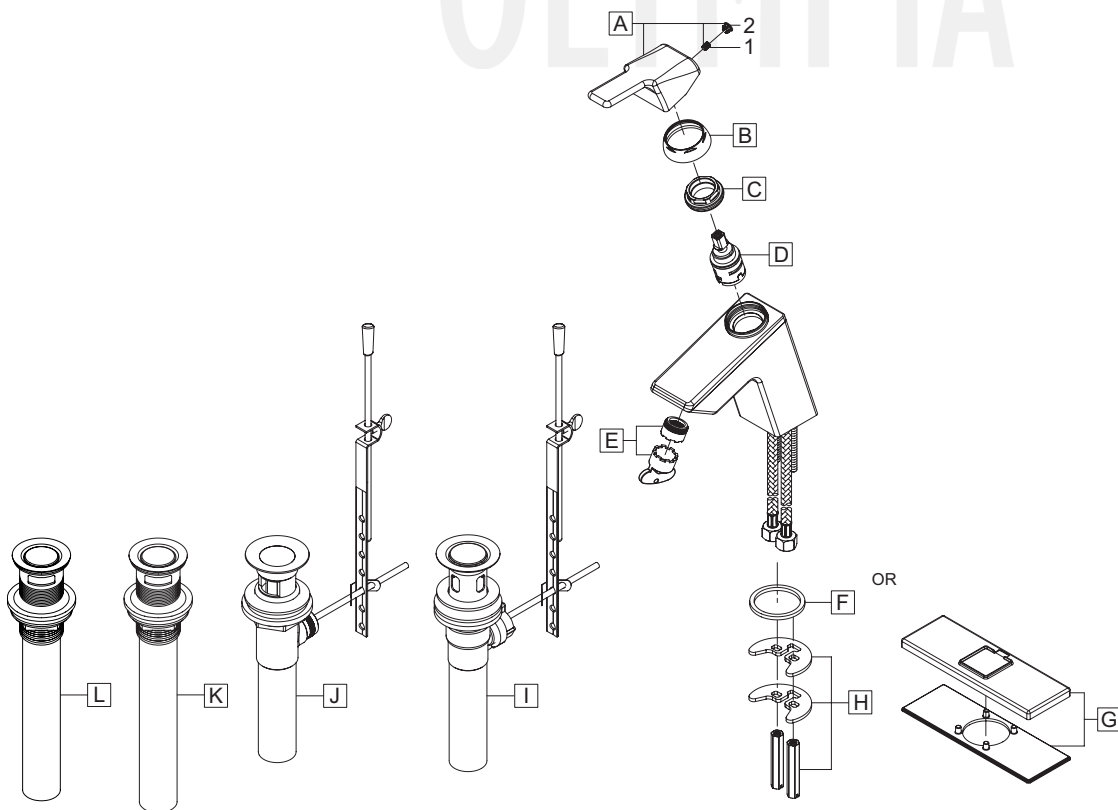

# PARTS BREAKDOWN SHEET

**Model Number: L-601X**

\* Note: Please specify finish/color when ordering.

	ITEM #	DESCRIPTION
A	OP-130002*	Lever Handle
B	OP-430021*	Cap
C	OP-430032	Retainer Nut
D	X-3300007	Ceramic Disc Cartridge
E	OP-490062	1.2 GPM Aerator & Tool
F	OP-430033	Gasket
G	X-4300087*	Deck Plate (For "WD" Suffix)
H	OP-530005	Mounting Kit
I	OP-630005*	50/50 Pop-Up Drain Assembly (For L-6010(-WD))
J	OP-630006*	Brass Pop-Up Drain Assembly (For L-6012(-WD))
K	OP-630007*	Push Down Drain With Overflow (For L-6013)
L	OP-630011*	50/50 Push Down Drain With Overflow (For L-6015)
1	OP-420047	3/32" Allen Screw
2	X-4900044*	Hole Cover

# PARTS BREAKDOWN SHEET

## Model Number: L-601X Series

\* Note: Please specify finish/color when ordering.

	ITEM #	DESCRIPTION		ITEM #	DESCRIPTION
A	OP-130002*	Lever Handle	H	X-4300087*	Deck Plate (For "WD" Suffix)
B	OP-430021*	Cap	I1	OP-630005*	50/50 Pop-Up Drain Assembly, For L-6010(-WD)
C	OP-430032	Retainer Nut	I2	OP-630006*	Brass Pop-Up Drain Assembly, For L-6012(-WD)
D	X-3300007	Ceramic Disc Cartridge	I3	OP-630007*	Push Down Drain With Overflow, For L-6013(-WD)
E	OP-490062*	1.2 GPM Aerator & Tool	I4	OP-630011*	50/50 Push Down Drain With Overflow, For L-6015(-WD)
F	OP-430033	Gasket	1	X-4900044*	Hole Cover
G	OP-530005	Mounting Kit	2	OP-420047	3/32" Allen Screw