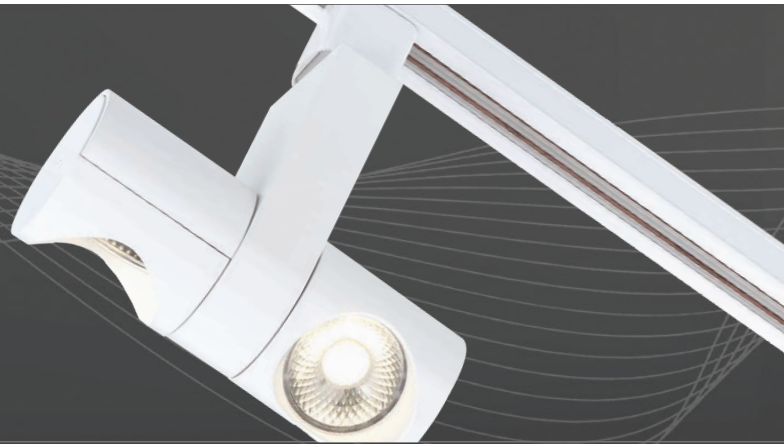

Satco's 12-watt LED monopoint spotlights are hardwired directly to the ceiling or wall. The fixtures have a barrel shape, and are available in a black or white finish which blends with many decor styles. Its integrated LED has a warm white color temperature, and the light is emitted at a 36-degree beam angle. The included reflector also helps to boost the light.

BARREL LED

The barrel track head is a sleek lighting solution for residential and commercial applications. They are dimmable, durable, and come in a 24 or 36 degree beam spread. Versatile and contemporary, these track heads deliver 30,000 hours of warm white light.

DUAL PIPE & DUAL SQUARE LED

The dual pipe or square track heads deliver energy-efficient lighting for a variety of commercial and residential environments. The lightweight aluminum heads allow for easy installation. The dual track heads allow for each individual light source to operate independently of each other.