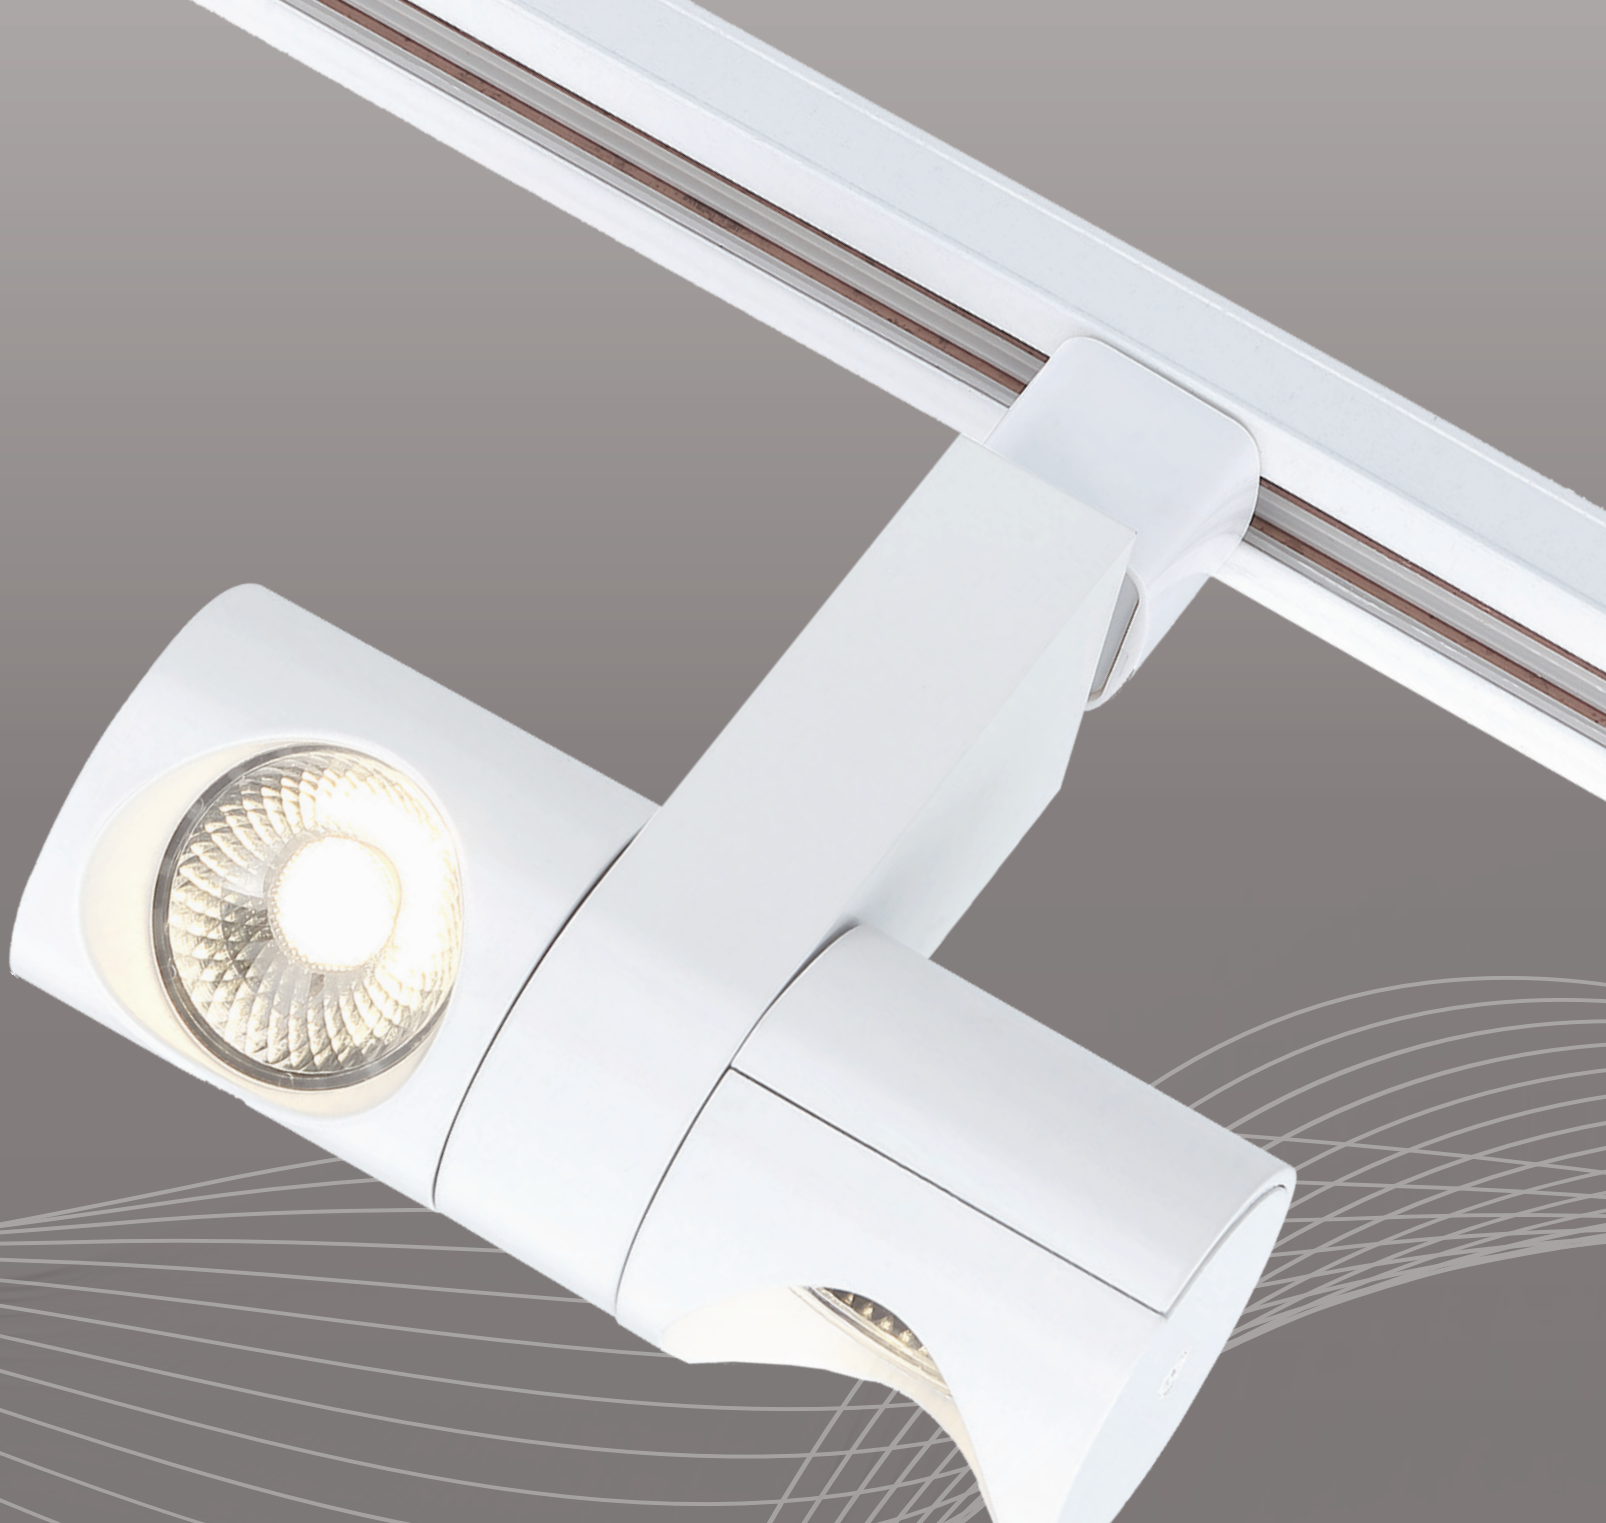

CONTENTS

LED Track Head Collection	4
Multi-Tech Track Head Collection	32
LED Track Kits	42
Multi-Tech Track Kits	44
Track Accessories	46