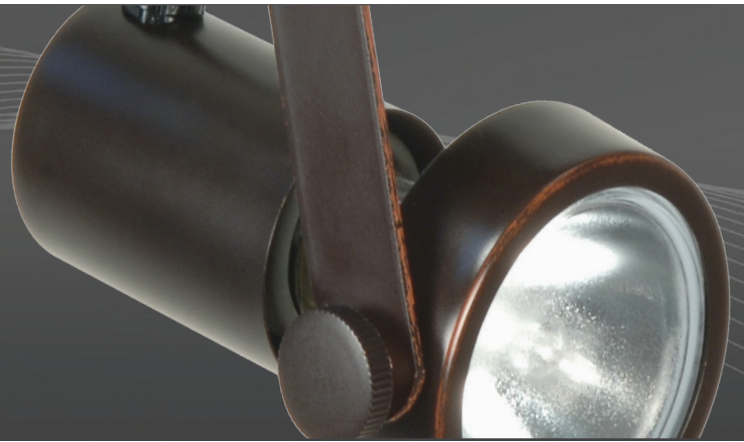

PAR20

PAR20 Short Bullet Cylinder

Dimensions: Height 4 1/2", Width 3 1/2", Extension 7"

(1) PAR20 50W max. / Medium Base

TH216 White (shown)

TH217 Black

PAR20 Gimbal Ring

Dimensions: Height 4 1/2", Width 2 3/4", Extension 6 3/4"

(1) PAR20 50W max. / Medium Base

TH220 White

TH221 Black (shown)

TH300 Brushed Nickel

TH347 Russet Bronze