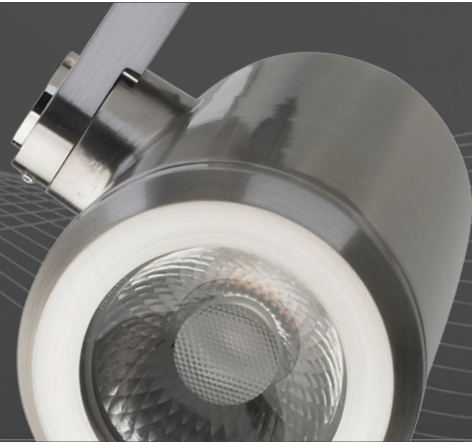

TAPER BACK LED

The taper back track heads are dimmable, durable and have a 24 or 36 degree beam spread. Versatile and contemporary, these track heads deliver 30,000 hours of warm white light.

TH452, TH454