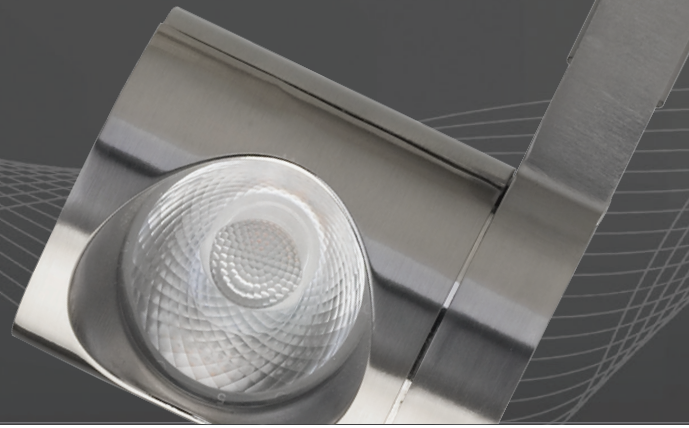

Satco's 12-watt LED monopoint spotlights are hardwired directly to the ceiling or wall. The fixtures have a barrel shape, and are available in a black or white finish which blends with many decor styles. Its integrated LED has a warm white color temperature, and the light is emitted at a 36-degree beam angle. The included reflector also helps to boost the light.

BARREL LED

The barrel track head is a sleek lighting solution for residential and commercial applications. They are dimmable, durable, and come in a 24 or 36 degree beam spread. Versatile and contemporary, these track heads deliver 30,000 hours of warm white light.

DUAL PIPE & DUAL SQUARE LED

The dual pipe or square track heads deliver energy-efficient lighting for a variety of commercial and residential environments. The lightweight aluminum heads allow for easy installation. The dual track heads allow for each individual light source to operate independently of each other.

PIPE LED

Pipe track heads are a sleek lighting solution for residential and commercial applications. They are dimmable, durable, and have a 24 or 36 degree beam spread. Versatile and contemporary, these track heads deliver 30,000 hours of warm white light.