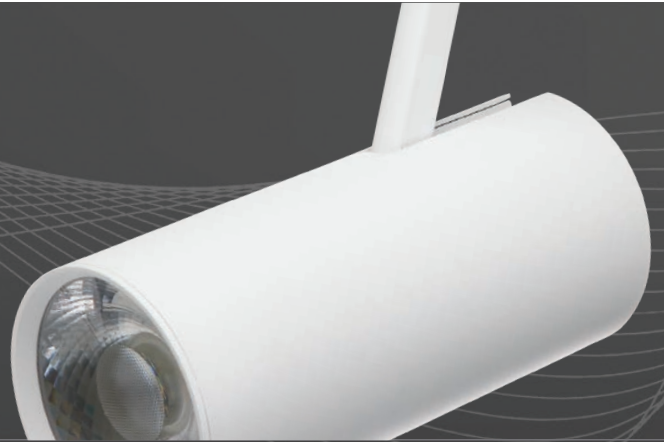

PRO SERIES LED

The Pro Series LED track heads offers a distinct look while providing superior illumination for high-demand applications. Built to withstand the demanding, everyday operation while maintaining a consistent look and feel, this cylindrical style track light distributes exceptional, high lumen, LED light for larger spaces which may be problematic for lesser fixtures.

TH621, TH623
TH622, TH624