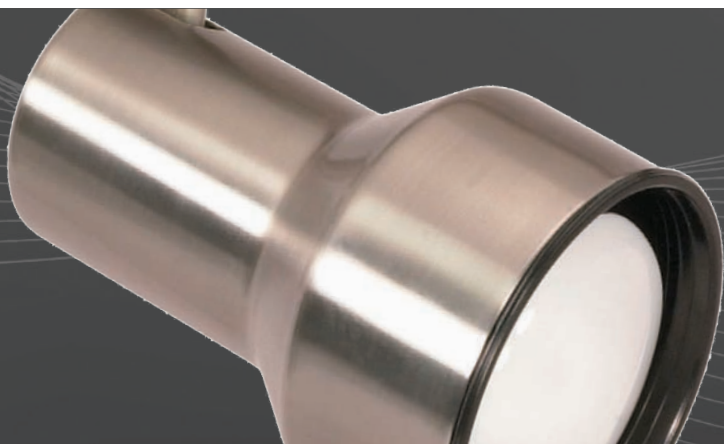

R20

R20 Step Cylinder

Dimensions: Height 5 ¼", Width 3 ½", Extension 7 ½"

(1) R20/PAR20 50W max. / Medium Base

TH204 White

TH205 Black

TH303 Brushed Nickel

TH341 Russet Bronze (shown)

R20 Straight Cylinder

Dimensions: Height 6 ½", Width 4 ¼", Extension 9 ½"

(1) R20/PAR20 50W max. / Medium Base

TH200 White

TH201 Black

TH307 Brushed Nickel (shown)

TH343 Russet Bronze

R20 Bullet Cylinder

Dimensions: Height 6", Width 3 ½", Extension 8"

(1) R20/PAR20 50W max. / Medium Base

TH208 White

TH209 Black (shown)

TH305 Brushed Nickel

TH345 Russet Bronze