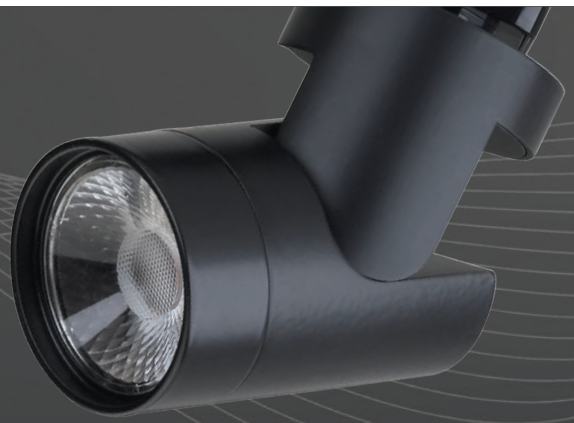

Satco's 12-watt LED monopoint spotlights are hardwired directly to the ceiling or wall. The fixtures have a barrel shape, and are available in a black or white finish which blends with many decor styles. Its integrated LED has a warm white color temperature, and the light is emitted at a 36-degree beam angle. The included reflector also helps to boost the light.

ANGLE ARM LED

These angle arm track heads are a sleek lighting solution for residential and commercial applications. These fixtures are dimmable, durable, and have a 24° and 36° beam spread. Versatile and contemporary, these track heads deliver 30,000 hours of warm white light.

BARREL LED

The barrel track head is a sleek lighting solution for residential and commercial applications. They are dimmable, durable, and come in a 24 or 36 degree beam spread. Versatile and contemporary, these track heads deliver 30,000 hours of warm white light.

PIPE LED

Pipe track heads are a sleek lighting solution for residential and commercial applications. They are dimmable, durable, and have a 24 or 36 degree beam spread. Versatile and contemporary, these track heads deliver 30,000 hours of warm white light.