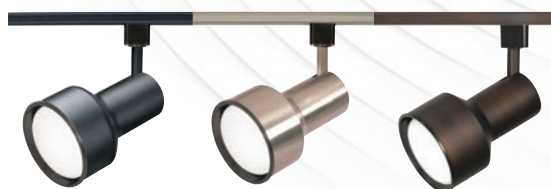

TK321 Black
TK340 Brushed Nickel
TK361 Russet Bronze