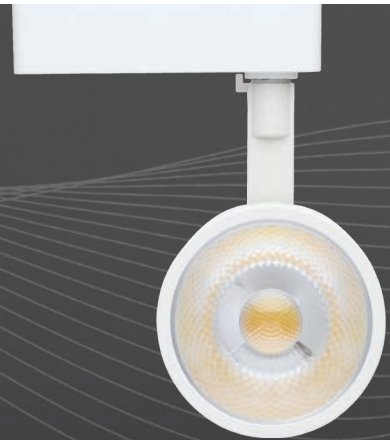

STARFISH LED

Illuminate your world with the captivating charm of Nuvo's contemporary LED SMART track heads, designed to turn every moment into a unique experience. With a 36-degree beam spread and Starfish app enabled, you have endless lighting possibilities at your fingertips. Transform your space with dynamic RGB color-changing options, offering millions of hues to set the perfect mood. Whether you desire the soft glow of warm white or the crisp clarity of cool white, these tunable lights adapt to your every whim. Available in sophisticated matte black and elegant matte white finishes, Nuvo's LED track heads seamlessly blend modern innovation with intelligent lighting, creating a sanctuary of light in your home.

TH903, TH904