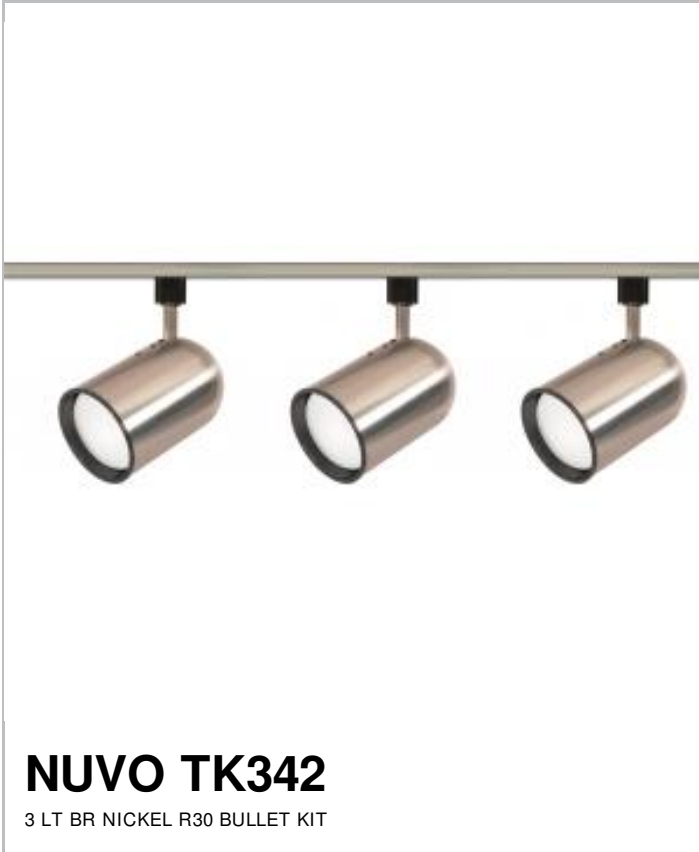

Project Name

Location

Prepared By

Notes

[www] 03-22-2021 04:50:59

General

Status	Active
Finish	Brushed Nickel
Base	Medium
Length (in.)	7
Width (in.)	4.44
Height (in.)	4.44
Dimmable	Lamp Dependent
Technology	Incandescent
Indoor or Outdoor Fixture	Indoor

Dimensions

Extension (in.)	10
Weight (lb.)	5.88

Compliance

Safety Listing	cETLus
UL Application	Track
Energy Star	No
California Prop 65	Lead
RoHS Compliant	Yes

Additional Information

Includes	(1) Four foot track, (3) Track lighting heads, (1) Floating power feed canopy kit, All necessary mounting hardware
Warranty	1 Year Limited - Fixtures