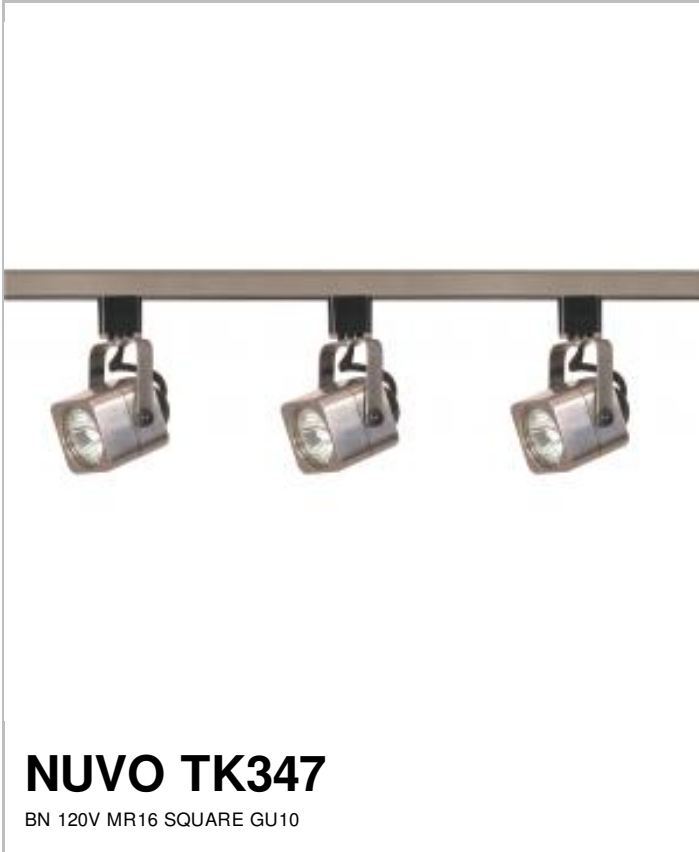

Project Name

Location

Prepared By

Notes

[www] 03-15-2021 00:27:55

**General**

Status	Active
Finish	Brushed Nickel
Base	Bi Pin GU10
Length (in.)	2.31
Width (in.)	2.25
Height (in.)	2.25
Dimmable	Lamp Dependent
Technology	Halogen
Indoor or Outdoor Fixture	Indoor

**Dimensions**

Extension (in.)	5.88
Weight (lb.)	4.90

**Compliance**

Safety Listing	cETLus
UL Application	Track
Energy Star	No
California Prop 65	Lead
RoHS Compliant	Yes

**Additional Information**

Includes	(1) Four foot track, (3) Track lighting heads, (1) Floating power feed canopy kit, All necessary mounting hardware
Warranty	1 Year Limited - Fixtures