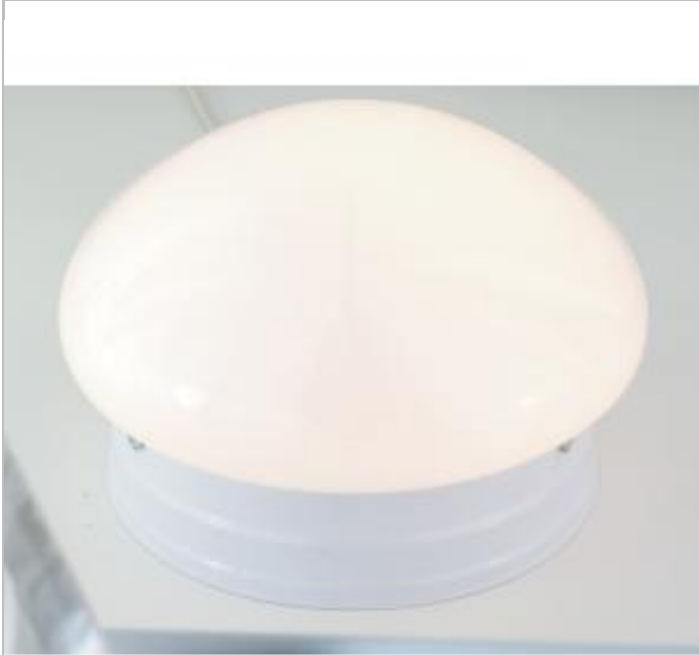

Project Name

Location

Prepared By

NUVO SF77-060

1 LIGHT SMALL MUSHROOM FLUSH

Notes

[www] 03-22-2021 04:50:59

General

Status	Active
Finish	White
Style	Traditional
Number of Lamps	1
Height (in.)	5.00
Width (in.)	7.50
Indoor or Outdoor Fixture	Indoor

Specifications

Base	Medium
Bulb Type	Incandescent
Max Wattage	60
Voltage	120V
Bulb Included	No
Glass Description	White
Weight (lb.)	1.56
Fixture Type	Flush Mount
Fixture Material	Steel