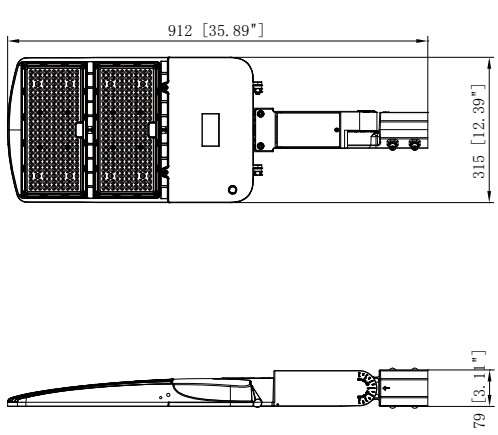

240&300W

2 3/8" Slip-Fitter (Included)

ITEM	Wattage/Distribution	Voltage/CCT/Finish
65/846	240W LED AREA LIGHT TYPE III	120-277V/4000K/BRONZE
65/847	240W LED AREA LIGHT TYPE III	120-277V/5000K/BRONZE
65/848	300W LED AREA LIGHT TYPE III	120-277V/4000K/BRONZE
65/849	300W LED AREA LIGHT TYPE III	120-277V/5000K/BRONZE
65/856	240W LED AREA LIGHT TYPE III	120-347V/4000K/BRONZE
65/857	240W LED AREA LIGHT TYPE III	120-347V/5000K/BRONZE
65/858	300W LED AREA LIGHT TYPE III	120-347V/4000K/BRONZE
65/859	300W LED AREA LIGHT TYPE III	120-347V/5000K/BRONZE
65/866	240W LED AREA LIGHT TYPE III	277-480V/4000K/BRONZE
65/867	240W LED AREA LIGHT TYPE III	277-480V/5000K/BRONZE
65/868	300W LED AREA LIGHT TYPE III	277-480V/4000K/BRONZE
65/869	300W LED AREA LIGHT TYPE III	277-480V/5000K/BRONZE

65/870 - UNIVERSAL MOUNT

65/871 - DIRECT MOUNT

65/872 - TRUNNION MOUNT

65/874 - YOKE MOUNT

65/875 - EXTENDED 2 3/8\"/>

65/876 - EXTENDED DIRECT MOUNT