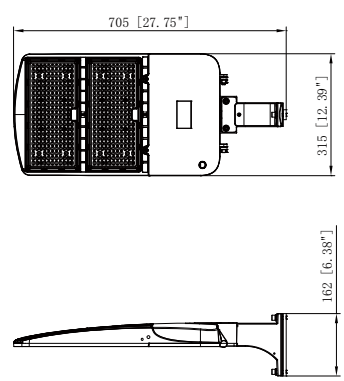

240&300W

2 3/8" Slip-Fitter (Included)

ITEM	Wattage/Distribution	Voltage/CCT/Finish
65/846	240W LED AREA LIGHT TYPE III	120-277V/4000K/BRONZE
65/847	240W LED AREA LIGHT TYPE III	120-277V/5000K/BRONZE
65/848	300W LED AREA LIGHT TYPE III	120-277V/4000K/BRONZE
65/849	300W LED AREA LIGHT TYPE III	120-277V/5000K/BRONZE
65/856	240W LED AREA LIGHT TYPE III	120-347V/4000K/BRONZE
65/857	240W LED AREA LIGHT TYPE III	120-347V/5000K/BRONZE
65/858	300W LED AREA LIGHT TYPE III	120-347V/4000K/BRONZE
65/859	300W LED AREA LIGHT TYPE III	120-347V/5000K/BRONZE
65/866	240W LED AREA LIGHT TYPE III	277-480V/4000K/BRONZE
65/867	240W LED AREA LIGHT TYPE III	277-480V/5000K/BRONZE
65/868	300W LED AREA LIGHT TYPE III	277-480V/4000K/BRONZE
65/869	300W LED AREA LIGHT TYPE III	277-480V/5000K/BRONZE

65/870 - UNIVERSAL MOUNT

65/871 - DIRECT MOUNT

65/872 - TRUNNION MOUNT

65/874 - YOKE MOUNT

65/875 - EXTENDED 2 3/8\"/>

65/876 - EXTENDED DIRECT MOUNT