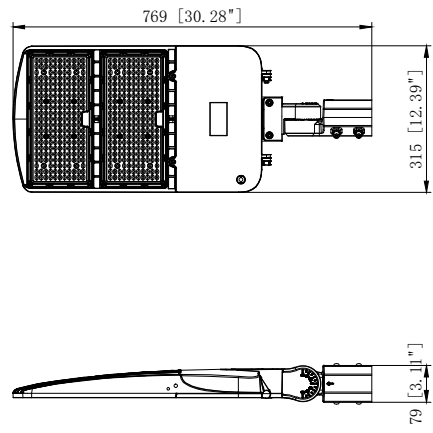

240&300W

2 3/8" Slip-Fitter (Included)

ITEM	Wattage/Distribution	Voltage/CCT/Finish
65/846	240W LED AREA LIGHT TYPE III	120-277V/4000K/BRONZE
65/847	240W LED AREA LIGHT TYPE III	120-277V/5000K/BRONZE
65/848	300W LED AREA LIGHT TYPE III	120-277V/4000K/BRONZE
65/849	300W LED AREA LIGHT TYPE III	120-277V/5000K/BRONZE
65/856	240W LED AREA LIGHT TYPE III	120-347V/4000K/BRONZE
65/857	240W LED AREA LIGHT TYPE III	120-347V/5000K/BRONZE
65/858	300W LED AREA LIGHT TYPE III	120-347V/4000K/BRONZE
65/859	300W LED AREA LIGHT TYPE III	120-347V/5000K/BRONZE
65/866	240W LED AREA LIGHT TYPE III	277-480V/4000K/BRONZE
65/867	240W LED AREA LIGHT TYPE III	277-480V/5000K/BRONZE
65/868	300W LED AREA LIGHT TYPE III	277-480V/4000K/BRONZE
65/869	300W LED AREA LIGHT TYPE III	277-480V/5000K/BRONZE

65/870 - UNIVERSAL MOUNT

65/871 - DIRECT MOUNT

65/872 - TRUNNION MOUNT

65/874 - YOKE MOUNT

65/875 - EXTENDED 2 3/8\"/>

65/876 - EXTENDED DIRECT MOUNT