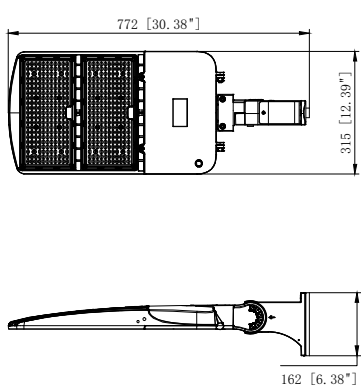

240&300W

2 3/8" Slip-Fitter (Included)

ITEM	Wattage/Distribution	Voltage/CCT/Finish
65/846	240W LED AREA LIGHT TYPE III	120-277V/4000K/BRONZE
65/847	240W LED AREA LIGHT TYPE III	120-277V/5000K/BRONZE
65/848	300W LED AREA LIGHT TYPE III	120-277V/4000K/BRONZE
65/849	300W LED AREA LIGHT TYPE III	120-277V/5000K/BRONZE
65/856	240W LED AREA LIGHT TYPE III	120-347V/4000K/BRONZE
65/857	240W LED AREA LIGHT TYPE III	120-347V/5000K/BRONZE
65/858	300W LED AREA LIGHT TYPE III	120-347V/4000K/BRONZE
65/859	300W LED AREA LIGHT TYPE III	120-347V/5000K/BRONZE
65/866	240W LED AREA LIGHT TYPE III	277-480V/4000K/BRONZE
65/867	240W LED AREA LIGHT TYPE III	277-480V/5000K/BRONZE
65/868	300W LED AREA LIGHT TYPE III	277-480V/4000K/BRONZE
65/869	300W LED AREA LIGHT TYPE III	277-480V/5000K/BRONZE

65/870 - UNIVERSAL MOUNT

65/871 - DIRECT MOUNT

65/872 - TRUNNION MOUNT

65/874 - YOKE MOUNT

65/875 - EXTENDED 2 3/8\"/>

65/876 - EXTENDED DIRECT MOUNT