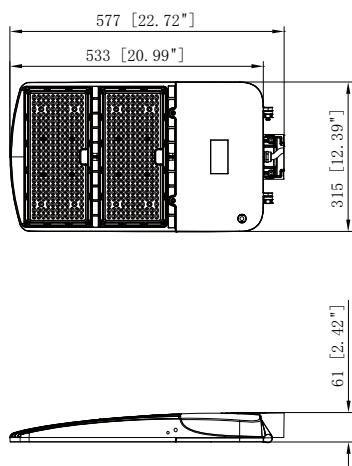

240&300W

2 3/8" Slip-Fitter (Included)

ITEM	Wattage/Distribution	Voltage/CCT/Finish
65/846	240W LED AREA LIGHT TYPE III	120-277V/4000K/BRONZE
65/847	240W LED AREA LIGHT TYPE III	120-277V/5000K/BRONZE
65/848	300W LED AREA LIGHT TYPE III	120-277V/4000K/BRONZE
65/849	300W LED AREA LIGHT TYPE III	120-277V/5000K/BRONZE
65/856	240W LED AREA LIGHT TYPE III	120-347V/4000K/BRONZE
65/857	240W LED AREA LIGHT TYPE III	120-347V/5000K/BRONZE
65/858	300W LED AREA LIGHT TYPE III	120-347V/4000K/BRONZE
65/859	300W LED AREA LIGHT TYPE III	120-347V/5000K/BRONZE
65/866	240W LED AREA LIGHT TYPE III	277-480V/4000K/BRONZE
65/867	240W LED AREA LIGHT TYPE III	277-480V/5000K/BRONZE
65/868	300W LED AREA LIGHT TYPE III	277-480V/4000K/BRONZE
65/869	300W LED AREA LIGHT TYPE III	277-480V/5000K/BRONZE

65/870 - UNIVERSAL MOUNT

65/871 - DIRECT MOUNT

65/872 - TRUNNION MOUNT

65/874 - YOKE MOUNT

65/875 - EXTENDED 2 3/8\"/>

65/876 - EXTENDED DIRECT MOUNT