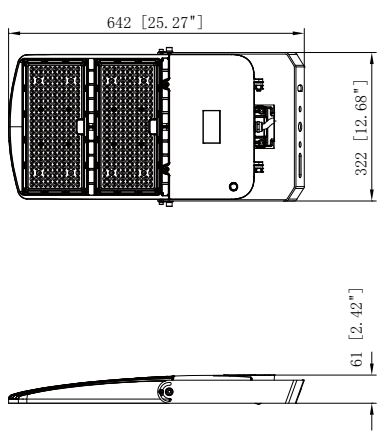

240&300W

2 3/8" Slip-Fitter (Included)

ITEM	Wattage/Distribution	Voltage/CCT/Finish
65/846	240W LED AREA LIGHT TYPE III	120-277V/4000K/BRONZE
65/847	240W LED AREA LIGHT TYPE III	120-277V/5000K/BRONZE
65/848	300W LED AREA LIGHT TYPE III	120-277V/4000K/BRONZE
65/849	300W LED AREA LIGHT TYPE III	120-277V/5000K/BRONZE
65/856	240W LED AREA LIGHT TYPE III	120-347V/4000K/BRONZE
65/857	240W LED AREA LIGHT TYPE III	120-347V/5000K/BRONZE
65/858	300W LED AREA LIGHT TYPE III	120-347V/4000K/BRONZE
65/859	300W LED AREA LIGHT TYPE III	120-347V/5000K/BRONZE
65/866	240W LED AREA LIGHT TYPE III	277-480V/4000K/BRONZE
65/867	240W LED AREA LIGHT TYPE III	277-480V/5000K/BRONZE
65/868	300W LED AREA LIGHT TYPE III	277-480V/4000K/BRONZE
65/869	300W LED AREA LIGHT TYPE III	277-480V/5000K/BRONZE

65/870 - UNIVERSAL MOUNT

65/871 - DIRECT MOUNT

65/872 - TRUNNION MOUNT

65/874 - YOKE MOUNT

65/875 - EXTENDED 2 3/8\"/>

65/876 - EXTENDED DIRECT MOUNT