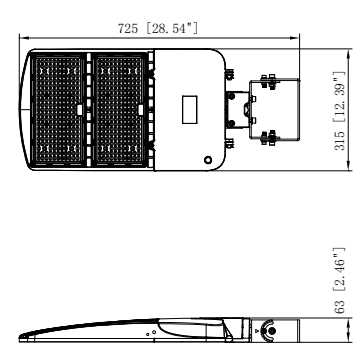

240&300W

2 3/8" Slip-Fitter (Included)

ITEM	Wattage/Distribution	Voltage/CCT/Finish
65/846	240W LED AREA LIGHT TYPE III	120-277V/4000K/BRONZE
65/847	240W LED AREA LIGHT TYPE III	120-277V/5000K/BRONZE
65/848	300W LED AREA LIGHT TYPE III	120-277V/4000K/BRONZE
65/849	300W LED AREA LIGHT TYPE III	120-277V/5000K/BRONZE
65/856	240W LED AREA LIGHT TYPE III	120-347V/4000K/BRONZE
65/857	240W LED AREA LIGHT TYPE III	120-347V/5000K/BRONZE
65/858	300W LED AREA LIGHT TYPE III	120-347V/4000K/BRONZE
65/859	300W LED AREA LIGHT TYPE III	120-347V/5000K/BRONZE
65/866	240W LED AREA LIGHT TYPE III	277-480V/4000K/BRONZE
65/867	240W LED AREA LIGHT TYPE III	277-480V/5000K/BRONZE
65/868	300W LED AREA LIGHT TYPE III	277-480V/4000K/BRONZE
65/869	300W LED AREA LIGHT TYPE III	277-480V/5000K/BRONZE

65/870 - UNIVERSAL MOUNT

65/871 - DIRECT MOUNT

65/872 - TRUNNION MOUNT

65/874 - YOKE MOUNT

65/875 - EXTENDED 2 3/8\"/>

65/876 - EXTENDED DIRECT MOUNT