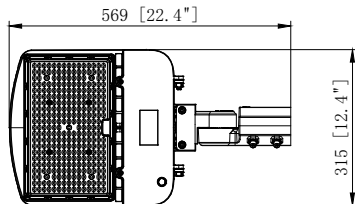

200W

2 3/8" Slip-Fitter (Included)

ITEM	Wattage/Distribution	Voltage/CCT/Finish
65/844	200W LED AREA LIGHT TYPE III	120-277V/4000K/BRONZE
65/845	200W LED AREA LIGHT TYPE III	120-277V/5000K/BRONZE
65/854	200W LED AREA LIGHT TYPE III	120-347V/4000K/BRONZE
65/855	200W LED AREA LIGHT TYPE III	120-347V/5000K/BRONZE
65/864	200W LED AREA LIGHT TYPE III	277-480V/4000K/BRONZE
65/865	200W LED AREA LIGHT TYPE III	277-480V/5000K/BRONZE

65/870 - UNIVERSAL MOUNT

65/871 - DIRECT MOUNT

65/872 - TRUNNION MOUNT

65/873 - YOKE MOUNT

65/875 - EXTENDED 2 3/8" SLIP-FITTER

65/876 - EXTENDED DIRECT MOUNT