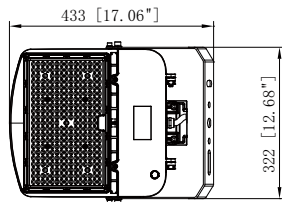

65/870 - UNIVERSAL MOUNT

65/871 - DIRECT MOUNT

65/872 - TRUNNION MOUNT

65/873 - YOKE MOUNT

65/875 - EXTENDED 2 3/8" SLIP-FITTER

65/876 - EXTENDED DIRECT MOUNT