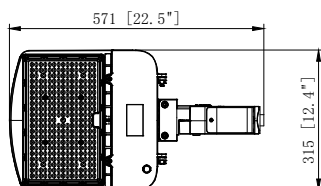

200W

2 3/8" Slip-Fitter (Included)

ITEM	Wattage/Distribution	Voltage/CCT/Finish
65/844	200W LED AREA LIGHT TYPE III	120-277V/4000K/BRONZE
65/845	200W LED AREA LIGHT TYPE III	120-277V/5000K/BRONZE
65/854	200W LED AREA LIGHT TYPE III	120-347V/4000K/BRONZE
65/855	200W LED AREA LIGHT TYPE III	120-347V/5000K/BRONZE
65/864	200W LED AREA LIGHT TYPE III	277-480V/4000K/BRONZE
65/865	200W LED AREA LIGHT TYPE III	277-480V/5000K/BRONZE

65/870 - UNIVERSAL MOUNT

65/871 - DIRECT MOUNT

65/872 - TRUNNION MOUNT

65/873 - YOKE MOUNT

65/875 - EXTENDED 2 3/8" SLIP-FITTER

65/876 - EXTENDED DIRECT MOUNT