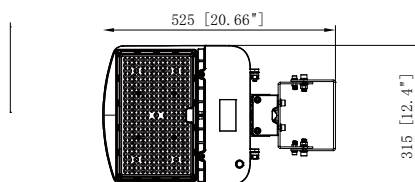

200W

2 3/8" Slip-Fitter (Included)

ITEM	Wattage/Distribution	Voltage/CCT/Finish
65/844	200W LED AREA LIGHT TYPE III	120-277V/4000K/BRONZE
65/845	200W LED AREA LIGHT TYPE III	120-277V/5000K/BRONZE
65/854	200W LED AREA LIGHT TYPE III	120-347V/4000K/BRONZE
65/855	200W LED AREA LIGHT TYPE III	120-347V/5000K/BRONZE
65/864	200W LED AREA LIGHT TYPE III	277-480V/4000K/BRONZE
65/865	200W LED AREA LIGHT TYPE III	277-480V/5000K/BRONZE

65/870 - UNIVERSAL MOUNT

65/871 - DIRECT MOUNT

65/872 - TRUNNION MOUNT

65/873 - YOKE MOUNT

65/875 - EXTENDED 2 3/8" SLIP-FITTER

65/876 - EXTENDED DIRECT MOUNT