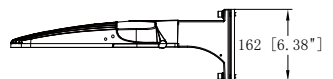

65/871 - DIRECT MOUNT