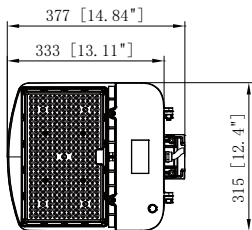

200W

2 3/8" Slip-Fitter (Included)

ITEM	Wattage/Distribution	Voltage/CCT/Finish
65/844	200W LED AREA LIGHT TYPE III	120-277V/4000K/BRONZE
65/845	200W LED AREA LIGHT TYPE III	120-277V/5000K/BRONZE
65/854	200W LED AREA LIGHT TYPE III	120-347V/4000K/BRONZE
65/855	200W LED AREA LIGHT TYPE III	120-347V/5000K/BRONZE
65/864	200W LED AREA LIGHT TYPE III	277-480V/4000K/BRONZE
65/865	200W LED AREA LIGHT TYPE III	277-480V/5000K/BRONZE

65/870 - UNIVERSAL MOUNT

65/871 - DIRECT MOUNT

65/872 - TRUNNION MOUNT

65/873 - YOKE MOUNT

65/875 - EXTENDED 2 3/8" SLIP-FITTER

65/876 - EXTENDED DIRECT MOUNT