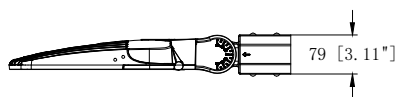

200W

2 3/8" Slip-Fitter (Included)

ITEM	Wattage/Distribution	Voltage/CCT/Finish
65/844	200W LED AREA LIGHT TYPE III	120-277V/4000K/BRONZE
65/845	200W LED AREA LIGHT TYPE III	120-277V/5000K/BRONZE
65/854	200W LED AREA LIGHT TYPE III	120-347V/4000K/BRONZE
65/855	200W LED AREA LIGHT TYPE III	120-347V/5000K/BRONZE
65/864	200W LED AREA LIGHT TYPE III	277-480V/4000K/BRONZE
65/865	200W LED AREA LIGHT TYPE III	277-480V/5000K/BRONZE