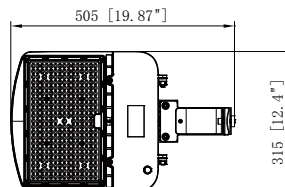

200W

2 3/8" Slip-Fitter (Included)

ITEM	Wattage/Distribution	Voltage/CCT/Finish
65/844	200W LED AREA LIGHT TYPE III	120-277V/4000K/BRONZE
65/845	200W LED AREA LIGHT TYPE III	120-277V/5000K/BRONZE
65/854	200W LED AREA LIGHT TYPE III	120-347V/4000K/BRONZE
65/855	200W LED AREA LIGHT TYPE III	120-347V/5000K/BRONZE
65/864	200W LED AREA LIGHT TYPE III	277-480V/4000K/BRONZE
65/865	200W LED AREA LIGHT TYPE III	277-480V/5000K/BRONZE

65/870 - UNIVERSAL MOUNT

65/871 - DIRECT MOUNT

65/872 - TRUNNION MOUNT

65/873 - YOKE MOUNT

65/875 - EXTENDED 2 3/8" SLIP-FITTER

65/876 - EXTENDED DIRECT MOUNT