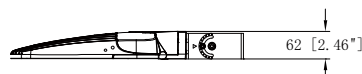

65/872 - TRUNNION MOUNT