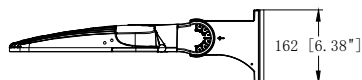

65/870 - UNIVERSAL MOUNT