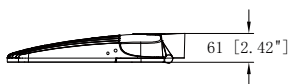

200W

2 3/8" Slip-Fitter (Included)

ITEM	Wattage/Distribution	Voltage/CCT/Finish
65/844	200W LED AREA LIGHT TYPE III	120-277V/4000K/BRONZE
65/845	200W LED AREA LIGHT TYPE III	120-277V/5000K/BRONZE
65/854	200W LED AREA LIGHT TYPE III	120-347V/4000K/BRONZE
65/855	200W LED AREA LIGHT TYPE III	120-347V/5000K/BRONZE
65/864	200W LED AREA LIGHT TYPE III	277-480V/4000K/BRONZE
65/865	200W LED AREA LIGHT TYPE III	277-480V/5000K/BRONZE