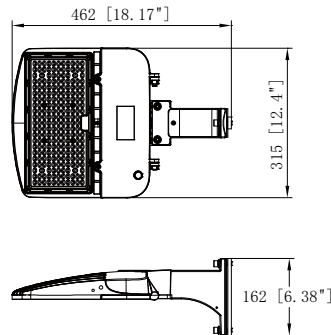

Product Dimension

100W&150W

2 3/8" Slip-Fitter (Included)

| ITEM | Wattage/Distribution | Voltage/CCT/Finish |
|--------|------------------------------|-----------------------|
| 65/840 | 100W LED AREA LIGHT TYPE III | 120-277V/4000K/BRONZE |
| 65/841 | 100W LED AREA LIGHT TYPE III | 120-277V/5000K/BRONZE |
| 65/842 | 150W LED AREA LIGHT TYPE III | 120-277V/4000K/BRONZE |
| 65/843 | 150W LED AREA LIGHT TYPE III | 120-277V/5000K/BRONZE |
| 65/850 | 100W LED AREA LIGHT TYPE III | 120-347V/4000K/BRONZE |
| 65/851 | 100W LED AREA LIGHT TYPE III | 120-347V/5000K/BRONZE |
| 65/852 | 150W LED AREA LIGHT TYPE III | 120-347V/4000K/BRONZE |
| 65/853 | 150W LED AREA LIGHT TYPE III | 120-347V/5000K/BRONZE |
| 65/860 | 100W LED AREA LIGHT TYPE III | 277-480V/4000K/BRONZE |
| 65/861 | 100W LED AREA LIGHT TYPE III | 277-480V/5000K/BRONZE |
| 65/862 | 150W LED AREA LIGHT TYPE III | 277-480V/4000K/BRONZE |
| 65/863 | 150W LED AREA LIGHT TYPE III | 277-480V/5000K/BRONZE |

65/870 - UNIVERSAL MOUNT

65/871 - DIRECT MOUNT

65/872 - TRUNNION MOUNT

65/873 - YOKE MOUNT

65/875 - EXTENDED 2 3/8" SLIP-FITTER

65/876 - EXTENDED DIRECT MOUNT