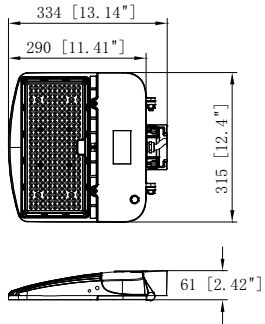

Product Dimension

100W&150W

2 3/8" Slip-Fitter (Included)

| ITEM | Wattage/Distribution | Voltage/CCT/Finish |
|--------|------------------------------|-----------------------|
| 65/840 | 100W LED AREA LIGHT TYPE III | 120-277V/4000K/BRONZE |
| 65/841 | 100W LED AREA LIGHT TYPE III | 120-277V/5000K/BRONZE |
| 65/842 | 150W LED AREA LIGHT TYPE III | 120-277V/4000K/BRONZE |
| 65/843 | 150W LED AREA LIGHT TYPE III | 120-277V/5000K/BRONZE |
| 65/850 | 100W LED AREA LIGHT TYPE III | 120-347V/4000K/BRONZE |
| 65/851 | 100W LED AREA LIGHT TYPE III | 120-347V/5000K/BRONZE |
| 65/852 | 150W LED AREA LIGHT TYPE III | 120-347V/4000K/BRONZE |
| 65/853 | 150W LED AREA LIGHT TYPE III | 120-347V/5000K/BRONZE |
| 65/860 | 100W LED AREA LIGHT TYPE III | 277-480V/4000K/BRONZE |
| 65/861 | 100W LED AREA LIGHT TYPE III | 277-480V/5000K/BRONZE |
| 65/862 | 150W LED AREA LIGHT TYPE III | 277-480V/4000K/BRONZE |
| 65/863 | 150W LED AREA LIGHT TYPE III | 277-480V/5000K/BRONZE |

65/870 - UNIVERSAL MOUNT

65/871 - DIRECT MOUNT

65/872 - TRUNNION MOUNT

65/873 - YOKE MOUNT

65/875 - EXTENDED 2 3/8" SLIP-FITTER

65/876 - EXTENDED DIRECT MOUNT