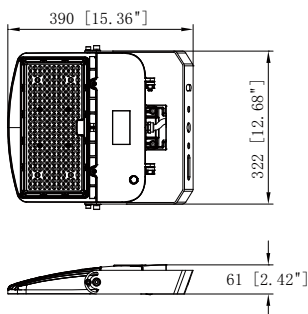

Product Dimension

100W&150W

2 3/8" Slip-Fitter (Included)

| ITEM | Wattage/Distribution | Voltage/CCT/Finish |
|--------|------------------------------|-----------------------|
| 65/840 | 100W LED AREA LIGHT TYPE III | 120-277V/4000K/BRONZE |
| 65/841 | 100W LED AREA LIGHT TYPE III | 120-277V/5000K/BRONZE |
| 65/842 | 150W LED AREA LIGHT TYPE III | 120-277V/4000K/BRONZE |
| 65/843 | 150W LED AREA LIGHT TYPE III | 120-277V/5000K/BRONZE |
| 65/850 | 100W LED AREA LIGHT TYPE III | 120-347V/4000K/BRONZE |
| 65/851 | 100W LED AREA LIGHT TYPE III | 120-347V/5000K/BRONZE |
| 65/852 | 150W LED AREA LIGHT TYPE III | 120-347V/4000K/BRONZE |
| 65/853 | 150W LED AREA LIGHT TYPE III | 120-347V/5000K/BRONZE |
| 65/860 | 100W LED AREA LIGHT TYPE III | 277-480V/4000K/BRONZE |
| 65/861 | 100W LED AREA LIGHT TYPE III | 277-480V/5000K/BRONZE |
| 65/862 | 150W LED AREA LIGHT TYPE III | 277-480V/4000K/BRONZE |
| 65/863 | 150W LED AREA LIGHT TYPE III | 277-480V/5000K/BRONZE |

65/870 - UNIVERSAL MOUNT

65/871 - DIRECT MOUNT

65/872 - TRUNNION MOUNT

65/873 - YOKE MOUNT

65/875 - EXTENDED 2 3/8" SLIP-FITTER

65/876 - EXTENDED DIRECT MOUNT