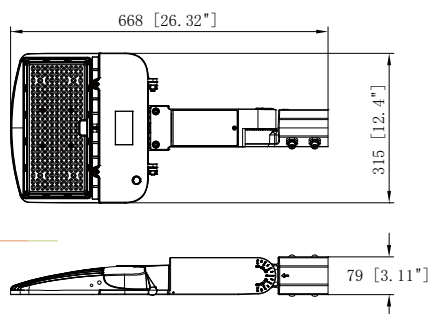

Product Dimension

100W&150W

2 3/8" Slip-Fitter (Included)

| ITEM | Wattage/Distribution | Voltage/CCT/Finish |
|--------|------------------------------|-----------------------|
| 65/840 | 100W LED AREA LIGHT TYPE III | 120-277V/4000K/BRONZE |
| 65/841 | 100W LED AREA LIGHT TYPE III | 120-277V/5000K/BRONZE |
| 65/842 | 150W LED AREA LIGHT TYPE III | 120-277V/4000K/BRONZE |
| 65/843 | 150W LED AREA LIGHT TYPE III | 120-277V/5000K/BRONZE |
| 65/850 | 100W LED AREA LIGHT TYPE III | 120-347V/4000K/BRONZE |
| 65/851 | 100W LED AREA LIGHT TYPE III | 120-347V/5000K/BRONZE |
| 65/852 | 150W LED AREA LIGHT TYPE III | 120-347V/4000K/BRONZE |
| 65/853 | 150W LED AREA LIGHT TYPE III | 120-347V/5000K/BRONZE |
| 65/860 | 100W LED AREA LIGHT TYPE III | 277-480V/4000K/BRONZE |
| 65/861 | 100W LED AREA LIGHT TYPE III | 277-480V/5000K/BRONZE |
| 65/862 | 150W LED AREA LIGHT TYPE III | 277-480V/4000K/BRONZE |
| 65/863 | 150W LED AREA LIGHT TYPE III | 277-480V/5000K/BRONZE |

65/870 - UNIVERSAL MOUNT

65/871 - DIRECT MOUNT

65/872 - TRUNNION MOUNT

65/873 - YOKE MOUNT

65/875 - EXTENDED 2 3/8" SLIP-FITTER

65/876 - EXTENDED DIRECT MOUNT