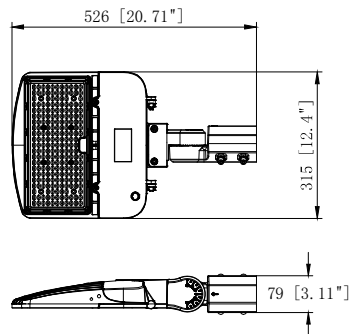

Product Dimension

100W&150W

2 3/8" Slip-Fitter (Included)

| ITEM | Wattage/Distribution | Voltage/CCT/Finish |
|--------|------------------------------|-----------------------|
| 65/840 | 100W LED AREA LIGHT TYPE III | 120-277V/4000K/BRONZE |
| 65/841 | 100W LED AREA LIGHT TYPE III | 120-277V/5000K/BRONZE |
| 65/842 | 150W LED AREA LIGHT TYPE III | 120-277V/4000K/BRONZE |
| 65/843 | 150W LED AREA LIGHT TYPE III | 120-277V/5000K/BRONZE |
| 65/850 | 100W LED AREA LIGHT TYPE III | 120-347V/4000K/BRONZE |
| 65/851 | 100W LED AREA LIGHT TYPE III | 120-347V/5000K/BRONZE |
| 65/852 | 150W LED AREA LIGHT TYPE III | 120-347V/4000K/BRONZE |
| 65/853 | 150W LED AREA LIGHT TYPE III | 120-347V/5000K/BRONZE |
| 65/860 | 100W LED AREA LIGHT TYPE III | 277-480V/4000K/BRONZE |
| 65/861 | 100W LED AREA LIGHT TYPE III | 277-480V/5000K/BRONZE |
| 65/862 | 150W LED AREA LIGHT TYPE III | 277-480V/4000K/BRONZE |
| 65/863 | 150W LED AREA LIGHT TYPE III | 277-480V/5000K/BRONZE |

65/870 - UNIVERSAL MOUNT

65/871 - DIRECT MOUNT

65/872 - TRUNNION MOUNT

65/873 - YOKE MOUNT

65/875 - EXTENDED 2 3/8" SLIP-FITTER

65/876 - EXTENDED DIRECT MOUNT