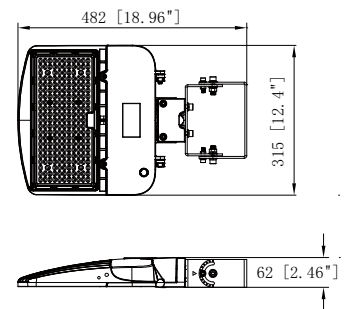

Product Dimension

100W&150W

2 3/8" Slip-Fitter (Included)

| ITEM | Wattage/Distribution | Voltage/CCT/Finish |
|--------|------------------------------|-----------------------|
| 65/840 | 100W LED AREA LIGHT TYPE III | 120-277V/4000K/BRONZE |
| 65/841 | 100W LED AREA LIGHT TYPE III | 120-277V/5000K/BRONZE |
| 65/842 | 150W LED AREA LIGHT TYPE III | 120-277V/4000K/BRONZE |
| 65/843 | 150W LED AREA LIGHT TYPE III | 120-277V/5000K/BRONZE |
| 65/850 | 100W LED AREA LIGHT TYPE III | 120-347V/4000K/BRONZE |
| 65/851 | 100W LED AREA LIGHT TYPE III | 120-347V/5000K/BRONZE |
| 65/852 | 150W LED AREA LIGHT TYPE III | 120-347V/4000K/BRONZE |
| 65/853 | 150W LED AREA LIGHT TYPE III | 120-347V/5000K/BRONZE |
| 65/860 | 100W LED AREA LIGHT TYPE III | 277-480V/4000K/BRONZE |
| 65/861 | 100W LED AREA LIGHT TYPE III | 277-480V/5000K/BRONZE |
| 65/862 | 150W LED AREA LIGHT TYPE III | 277-480V/4000K/BRONZE |
| 65/863 | 150W LED AREA LIGHT TYPE III | 277-480V/5000K/BRONZE |

65/870 - UNIVERSAL MOUNT

65/871 - DIRECT MOUNT

65/872 - TRUNNION MOUNT

65/873 - YOKE MOUNT

65/875 - EXTENDED 2 3/8" SLIP-FITTER

65/876 - EXTENDED DIRECT MOUNT