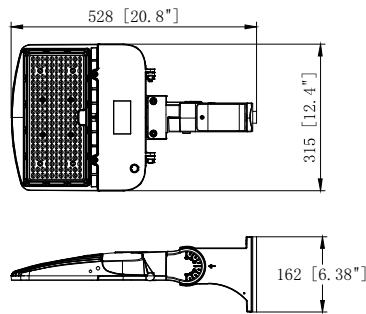

Product Dimension

100W&150W

2 3/8" Slip-Fitter (Included)

| ITEM | Wattage/Distribution | Voltage/CCT/Finish |
|--------|------------------------------|-----------------------|
| 65/840 | 100W LED AREA LIGHT TYPE III | 120-277V/4000K/BRONZE |
| 65/841 | 100W LED AREA LIGHT TYPE III | 120-277V/5000K/BRONZE |
| 65/842 | 150W LED AREA LIGHT TYPE III | 120-277V/4000K/BRONZE |
| 65/843 | 150W LED AREA LIGHT TYPE III | 120-277V/5000K/BRONZE |
| 65/850 | 100W LED AREA LIGHT TYPE III | 120-347V/4000K/BRONZE |
| 65/851 | 100W LED AREA LIGHT TYPE III | 120-347V/5000K/BRONZE |
| 65/852 | 150W LED AREA LIGHT TYPE III | 120-347V/4000K/BRONZE |
| 65/853 | 150W LED AREA LIGHT TYPE III | 120-347V/5000K/BRONZE |
| 65/860 | 100W LED AREA LIGHT TYPE III | 277-480V/4000K/BRONZE |
| 65/861 | 100W LED AREA LIGHT TYPE III | 277-480V/5000K/BRONZE |
| 65/862 | 150W LED AREA LIGHT TYPE III | 277-480V/4000K/BRONZE |
| 65/863 | 150W LED AREA LIGHT TYPE III | 277-480V/5000K/BRONZE |

65/870 - UNIVERSAL MOUNT

65/871 - DIRECT MOUNT

65/872 - TRUNNION MOUNT

65/873 - YOKE MOUNT

65/875 - EXTENDED 2 3/8" SLIP-FITTER

65/876 - EXTENDED DIRECT MOUNT