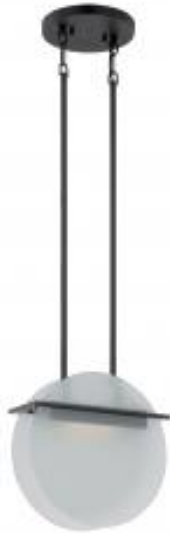

Project Name

Location

Prepared By

NUVO 62-188

LATITUDE 11" LED PENDANT

Notes

[www] 03-15-2021 00:27:49

General

Status	Discontinued
Collection	Latitude
Finish	Textured Black
Wattage	4.8
Style	Contemporary
CCT (Kelvin)	2700
Color Temperature	Warm White
Width (in.)	11.25
Height (in.)	56.00
Indoor or Outdoor Fixture	Indoor

Specifications

Technology	LED
CRI	84
Lumen Output	290
Rated Hours	30000
Voltage	120V
Dimmable	Non-Dimmable
Glass Description	Frosted
Fixture Material	Glass / Metal
Fixture Type	Pendant

Dimensions

Wire Length	144 in.
-------------	---------