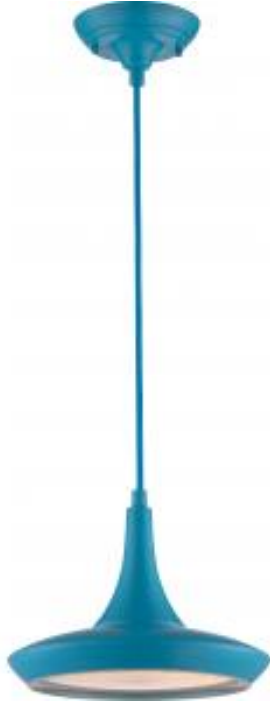

Project Name

Location

Prepared By

NUVO 62-444

FANTOM LED PENDNT W/RAYON WIRE

Notes

[www] 03-22-2021 04:50:53

General

| | |
|---------------------------|--------------|
| Status | Active |
| Collection | Fantom |
| Finish | Blue |
| Wattage | 20 |
| Style | Transitional |
| CCT (Kelvin) | 3000 |
| Color Temperature | Warm White |
| Width (in.) | 10.50 |
| Height (in.) | 8.00 |
| Indoor or Outdoor Fixture | Indoor |

Specifications

| | |
|------------------|----------------|
| Technology | LED |
| CRI | 82 |
| Lumen Output | 1420 |
| Rated Hours | 30000 |
| Voltage | 120V |
| Dimmable | Yes - Dimmable |
| Weight (lb.) | 3.50 |
| Fixture Material | Glass / Metal |
| Fixture Type | Pendant |